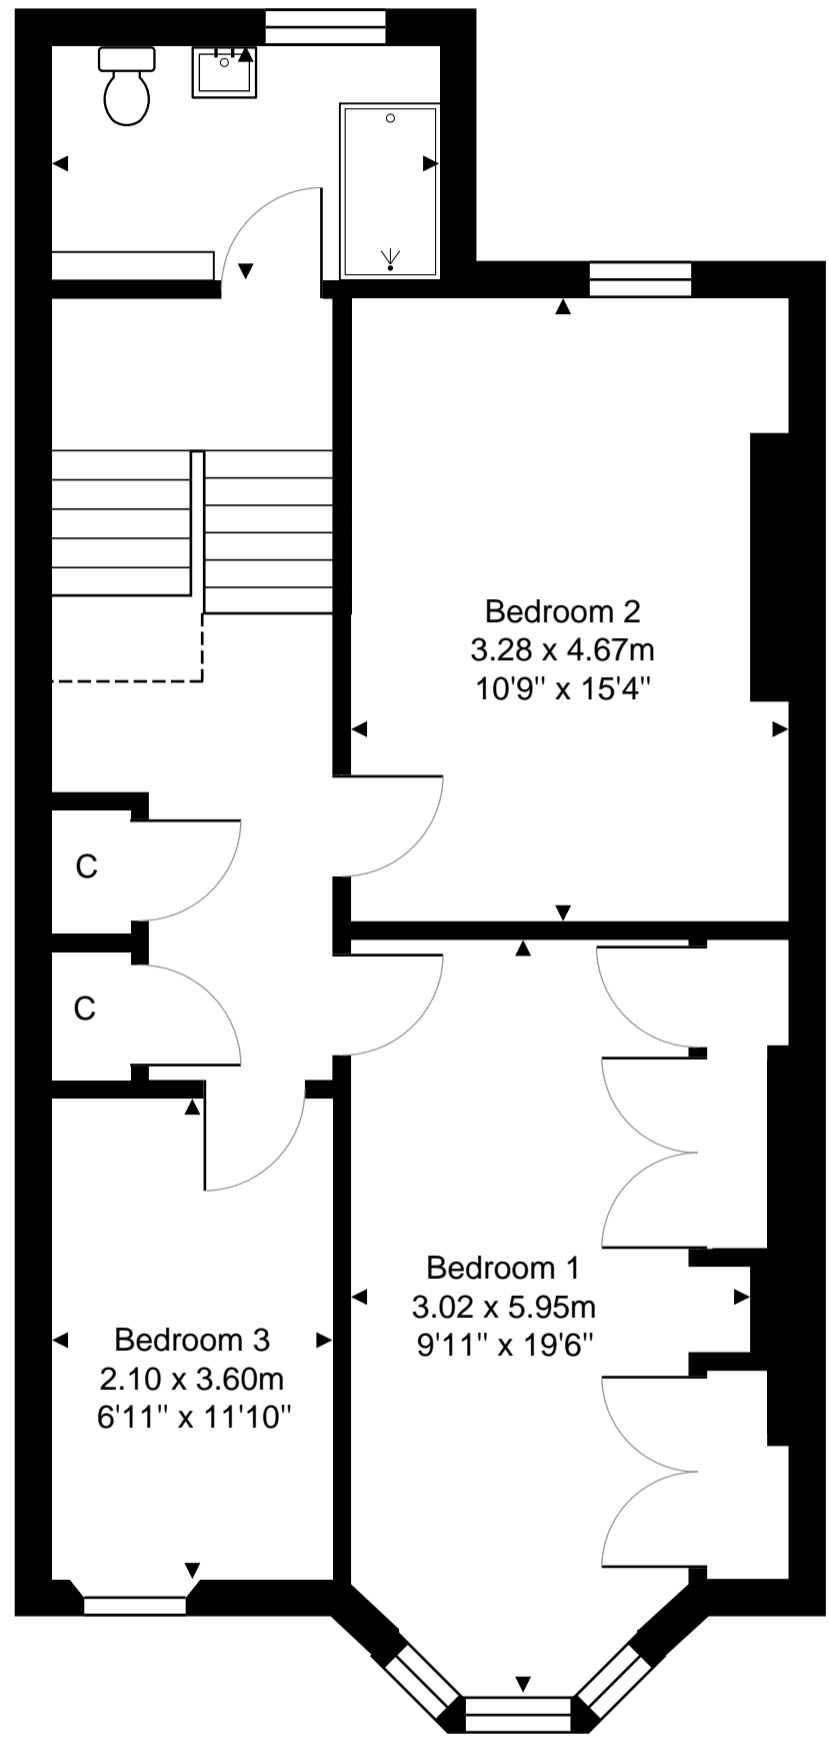

42 Brunstane Road, Joppa, EH15 2QR

Ground Floor

Bathroom
2.90 x 1.75m
9'6" x 5'9"

First Floor

Total Area: 119.4 m² ... 1285 ft²

All measurements are approximate and for display purposes only.