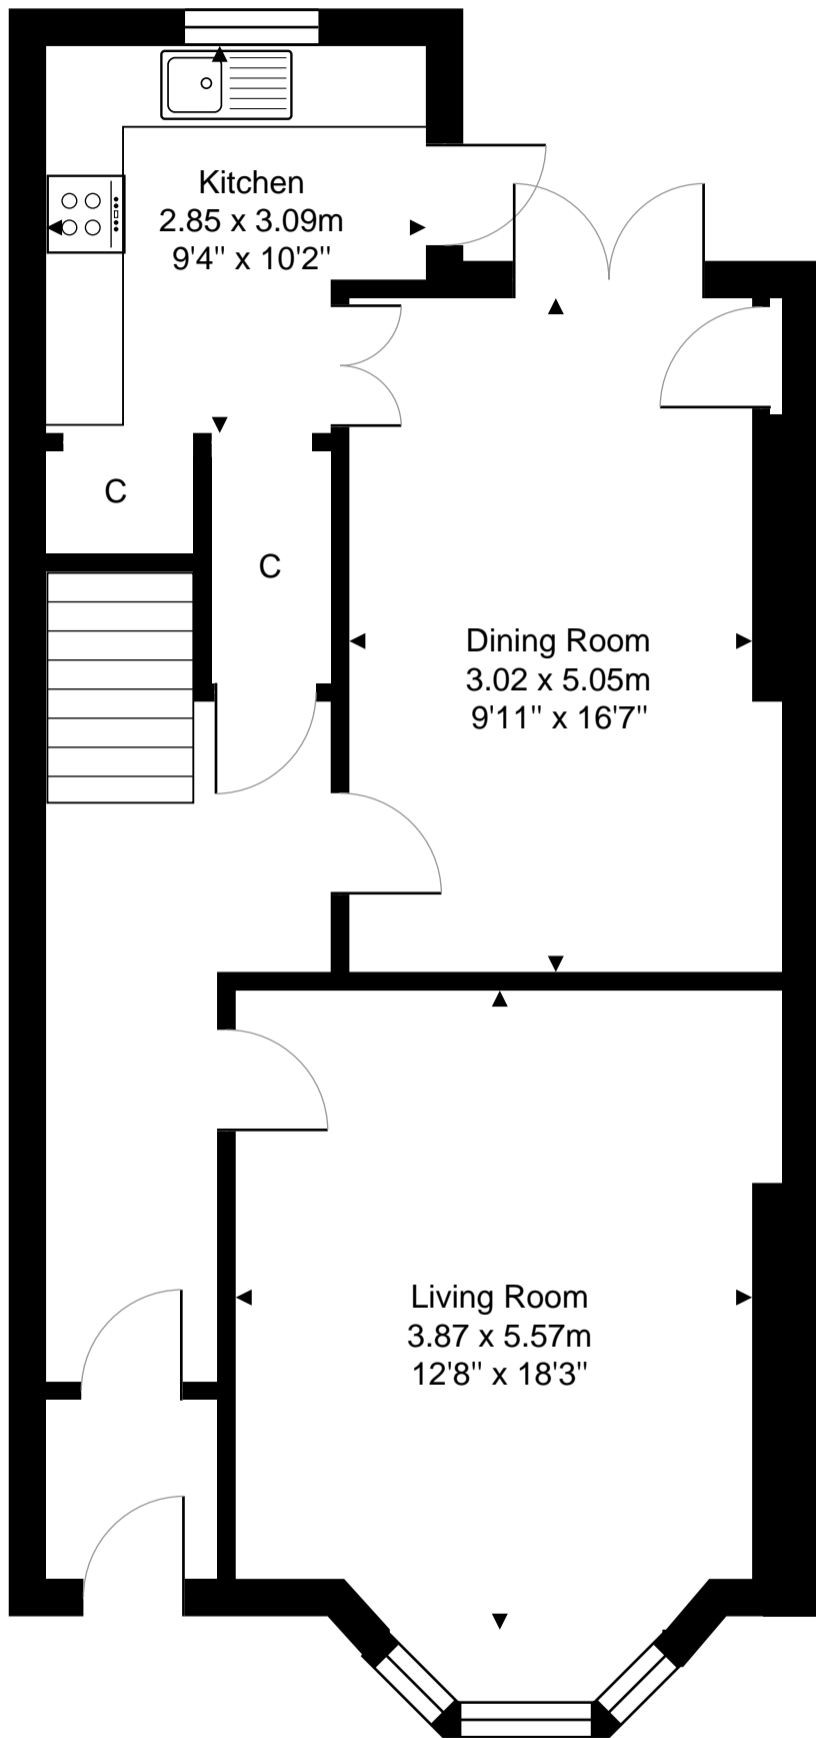

42 Brunstane Road, Joppa, EH15 2QR

Ground Floor

Bathroom
2.90 x 1.75m
9'6" x 5'9"

First Floor

Total Area: 119.4 m² ... 1285 ft²

All measurements are approximate and for display purposes only.