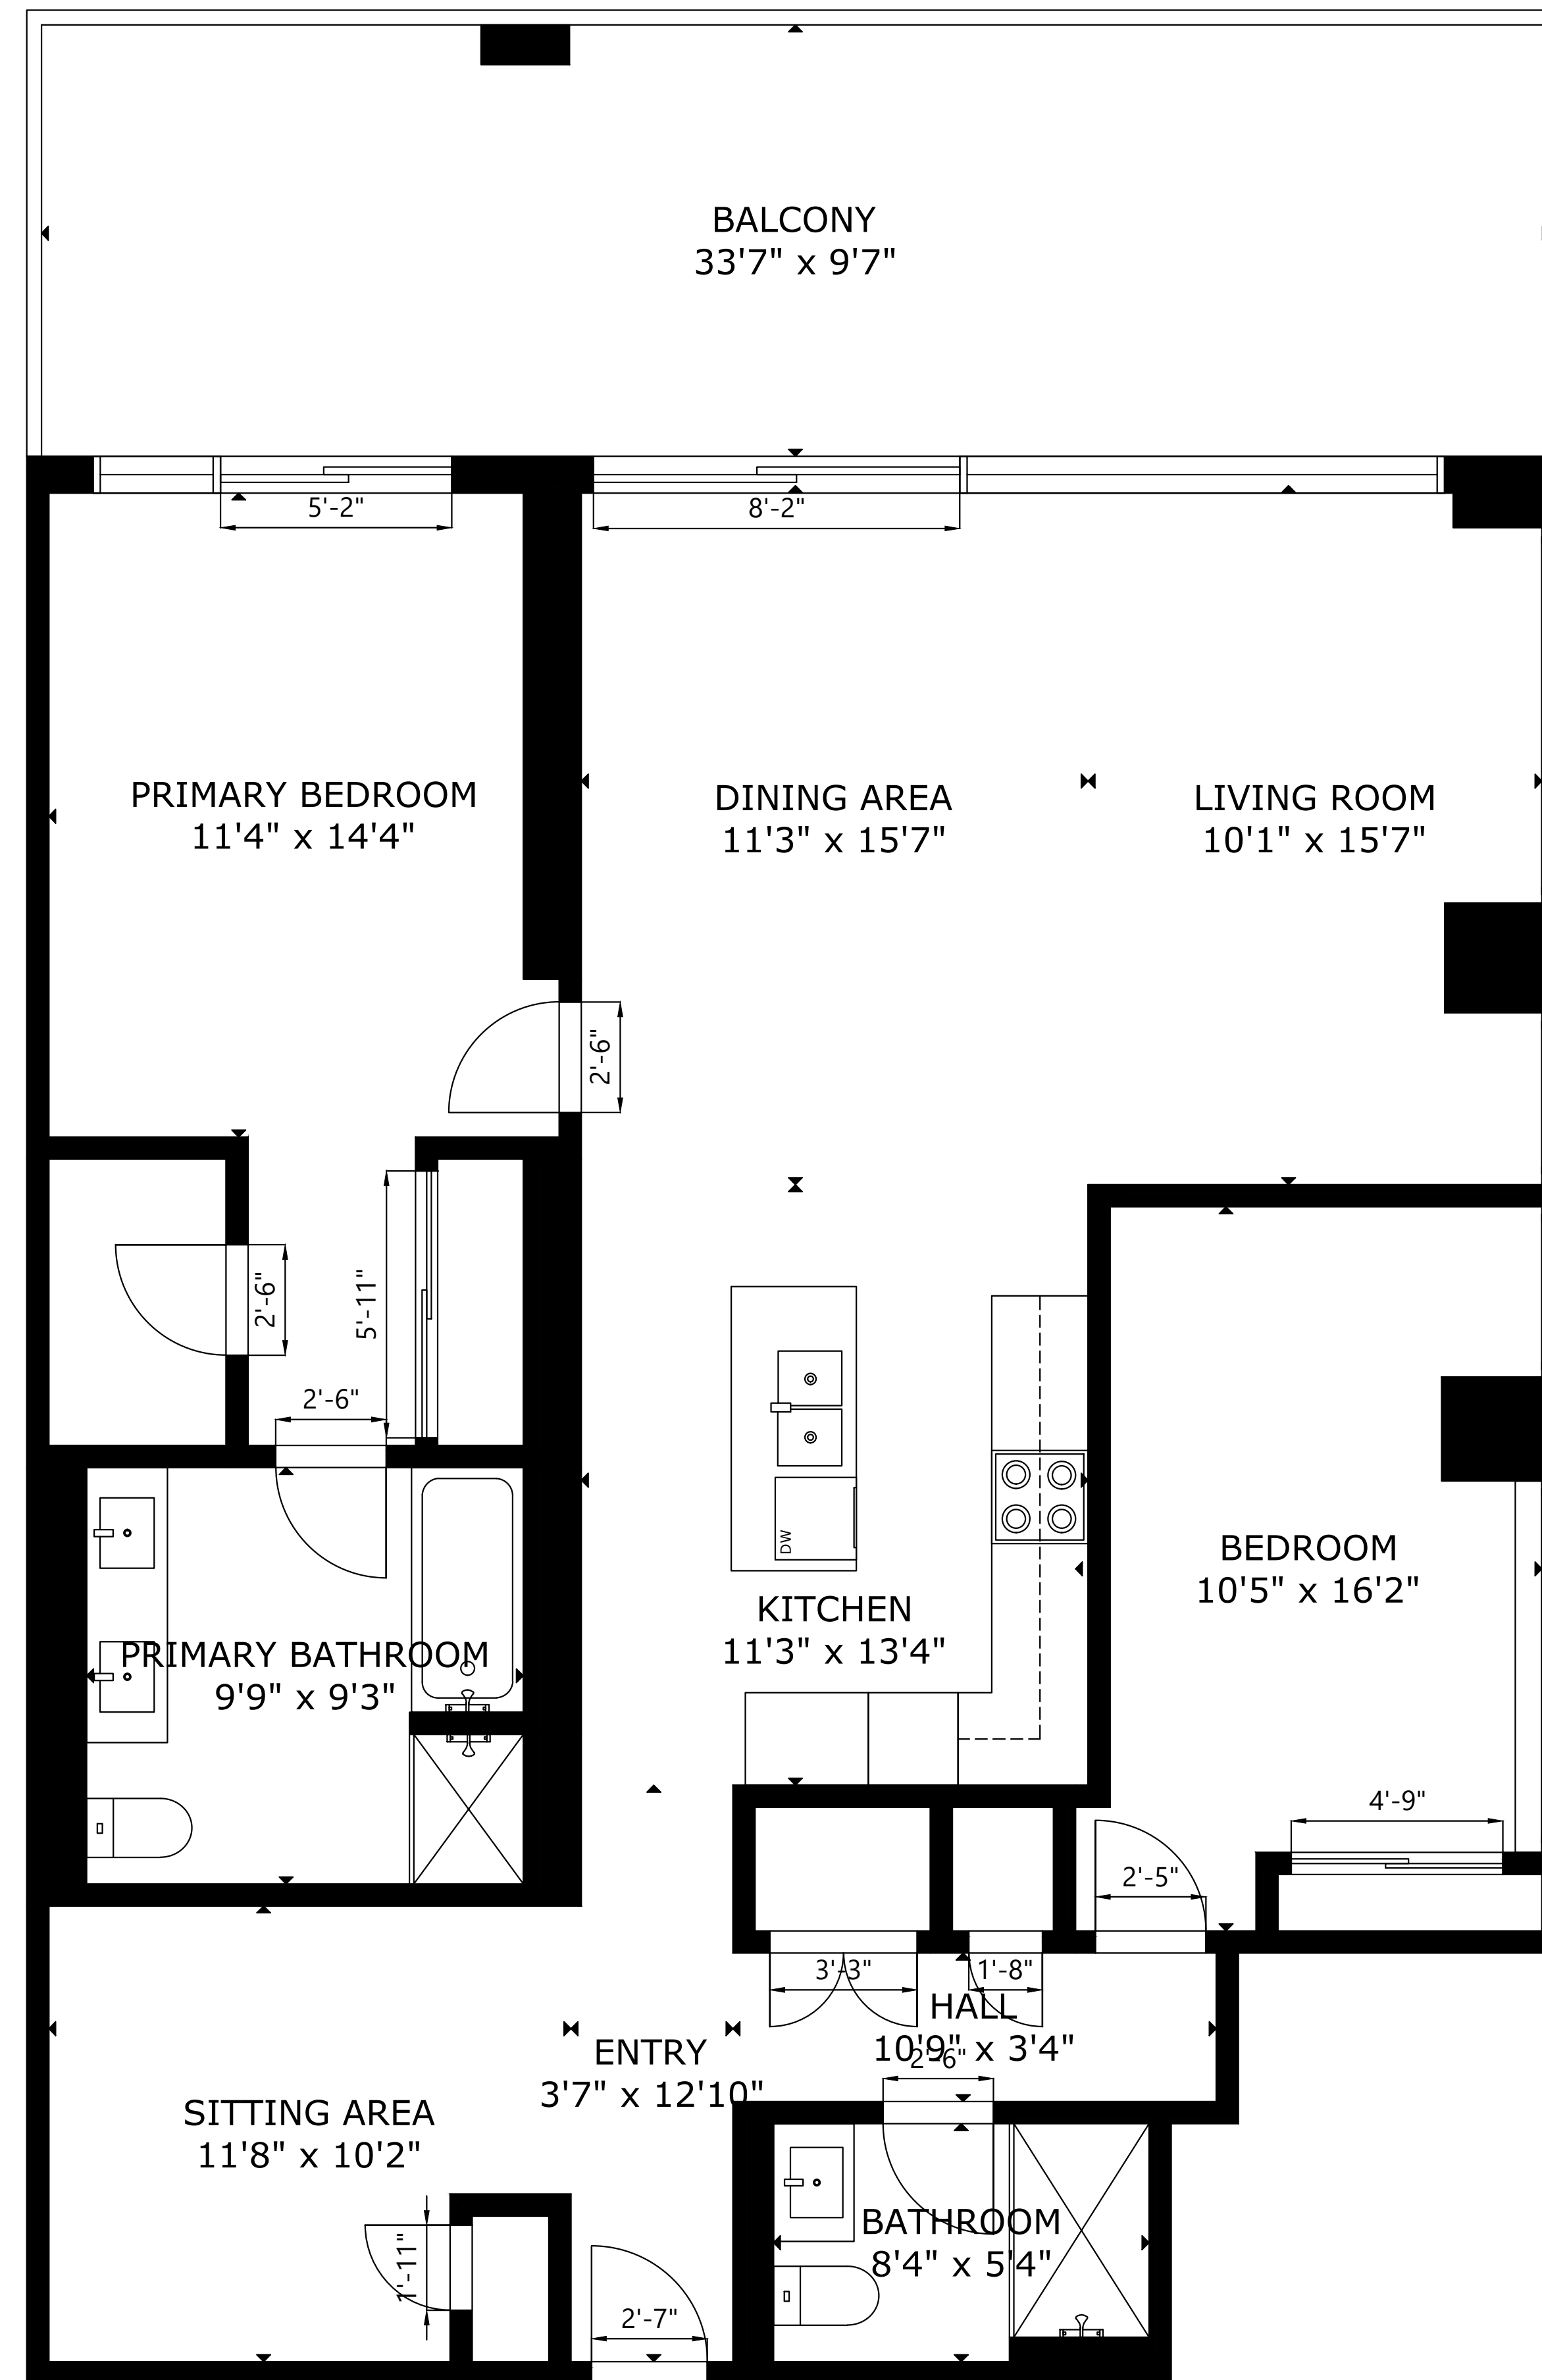

The Roy, Suite 1402. Halifax, Nova Scotia

GROSS INTERNAL AREA
TOTAL: 1,306 sq ft
MAIN FLOOR: 1,306 sq ft
EXCLUDED AREAS: BALCONY: 323 sq ft

SIZE AND DIMENSIONS ARE APPROXIMATE, ACTUAL MAY VARY