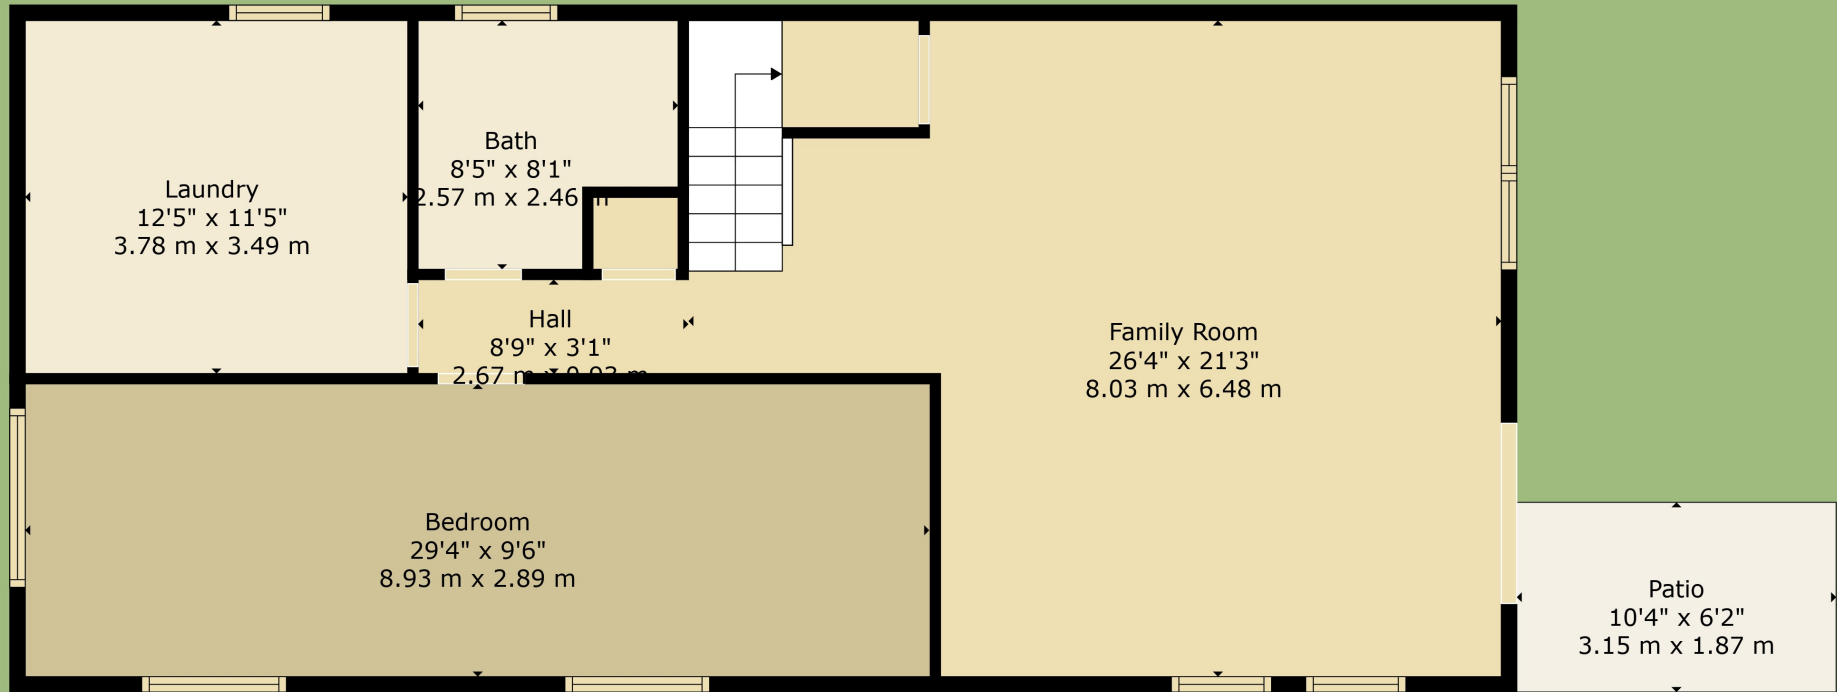

**TOTAL: 1845 sq. ft, 172 m2**

Below Ground: 739 sq. ft, 69 m2, FLOOR 2: 1106 sq. ft, 103 m2  
 EXCLUDED AREAS: PATIO: 64 sq. ft, 6 m2, BEDROOM: 278 sq. ft, 26 m2, PORCH: 49 sq. ft, 5 m2,  
 SCREENED PORCH: 139 sq. ft, 13 m2

Measurements Are Calculated By Cubicasa Technology. Deemed Highly Reliable But Not Guaranteed.

**TOTAL: 1845 sq. ft, 172 m2**

Below Ground: 739 sq. ft, 69 m2, FLOOR 2: 1106 sq. ft, 103 m2

EXCLUDED AREAS: PATIO: 64 sq. ft, 6 m2, BEDROOM: 278 sq. ft, 26 m2, PORCH: 49 sq. ft, 5 m2,  
SCREENED PORCH: 139 sq. ft, 13 m2

Measurements Are Calculated By Cubicasa Technology. Deemed Highly Reliable But Not Guaranteed.

**TOTAL: 1845 sq. ft, 172 m2**

Below Ground: 739 sq. ft, 69 m2, FLOOR 2: 1106 sq. ft, 103 m2

EXCLUDED AREAS: PATIO: 64 sq. ft, 6 m2, BEDROOM: 278 sq. ft, 26 m2, PORCH: 49 sq. ft, 5 m2,

SCREENED PORCH: 139 sq. ft, 13 m2

Measurements Are Calculated By Cubicasa Technology. Deemed Highly Reliable But Not Guaranteed.