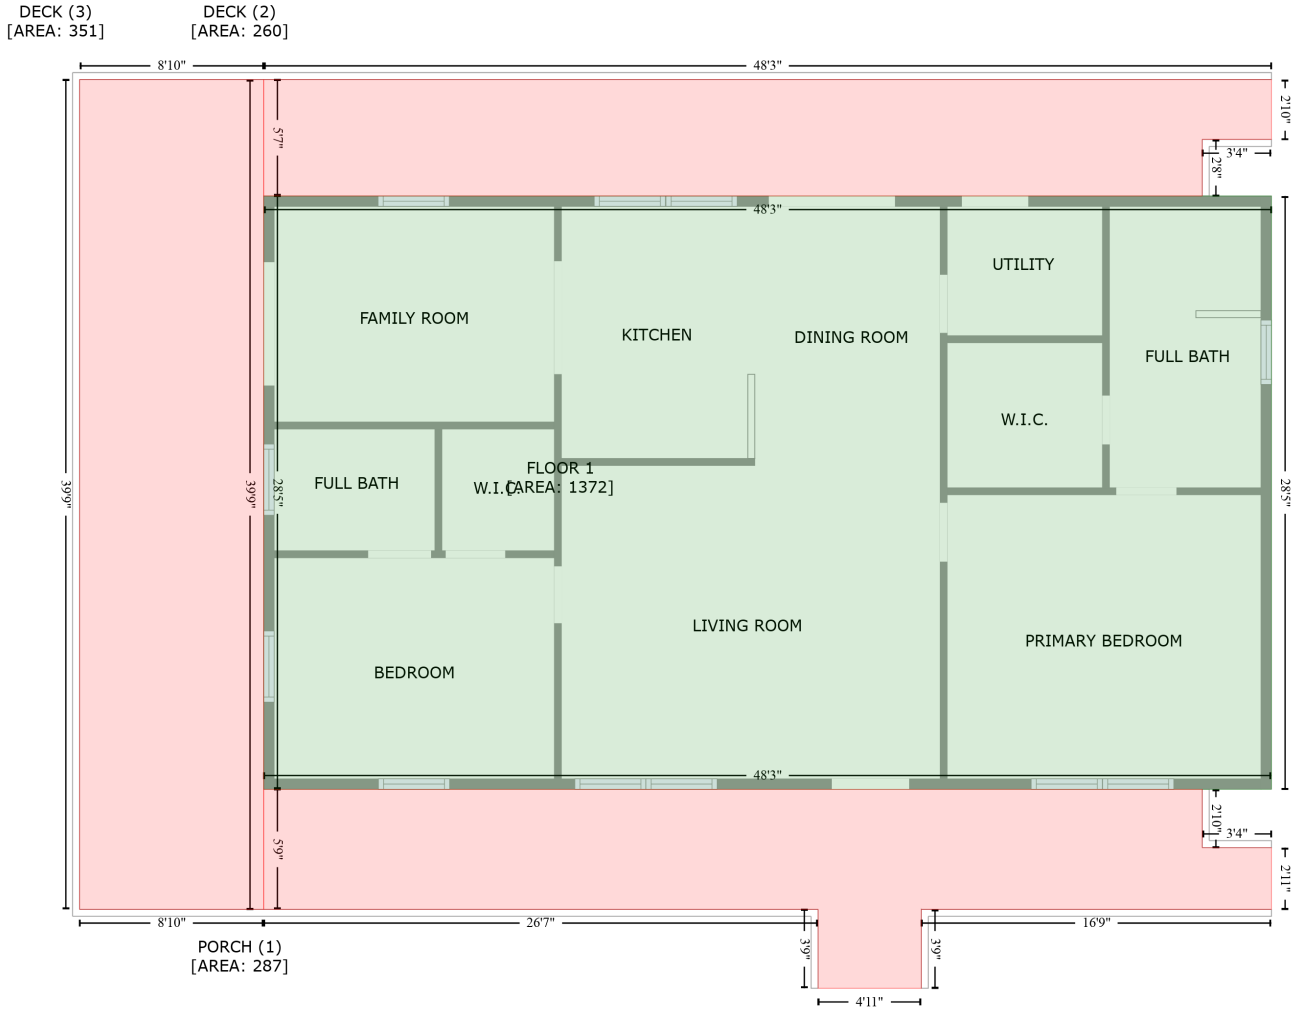

# 117 Jasmin Drive, Lake Lure, North Carolina 28746, United States

Gross Living Area: 1372 sq. ft

Space	Area (sq. ft)	Calculation <small>Coordinate Polygon Area Algorithm using inches</small>
FLOOR 1 (Living area)	1372	$-\left((752.6 + 752.6) * (142 - 483.1) + (752.6 + 173.1) * (483.1 - 483.1) + (173.1 + 173.1) * (483.1 - 142) + (173.1 + 752.6) * (142 - 142)\right) * 0.5 * 0.00694$
PORCH (Non-living area)	287	$-\left((712.8 + 712.8) * (483.1 - 516.6) + (712.8 + 752.6) * (516.6 - 516.6) + (752.6 + 752.6) * (516.6 - 552.1) + (752.6 + 551.3) * (552.1 - 552.1) + (551.3 + 551.3) * (552.1 - 597.5) + (551.3 + 491.9) * (597.5 - 597.5) + (491.9 + 491.9) * (597.5 - 552.1) + (491.9 + 173.1) * (552.1 - 552.1) + (173.1 + 173.1) * (552.1 - 483.1) + (173.1 + 712.8) * (483.1 - 483.1)\right) * 0.5 * 0.00694$
DECK (Non-living area)	260	$-\left((752.6 + 752.6) * (75.1 - 109.6) + (752.6 + 712.8) * (109.6 - 109.6) + (712.8 + 712.8) * (109.6 - 142) + (712.8 + 173.1) * (142 - 142) + (173.1 + 173.1) * (142 - 75.1) + (173.1 + 752.6) * (75.1 - 75.1)\right) * 0.5 * 0.00694$
DECK (Non-living area)	351	$-\left((173.1 + 173.1) * (75.1 - 552.1) + (173.1 + 67.2) * (552.1 - 552.1) + (67.2 + 67.2) * (552.1 - 75.1) + (67.2 + 173.1) * (75.1 - 75.1)\right) * 0.5 * 0.00694$