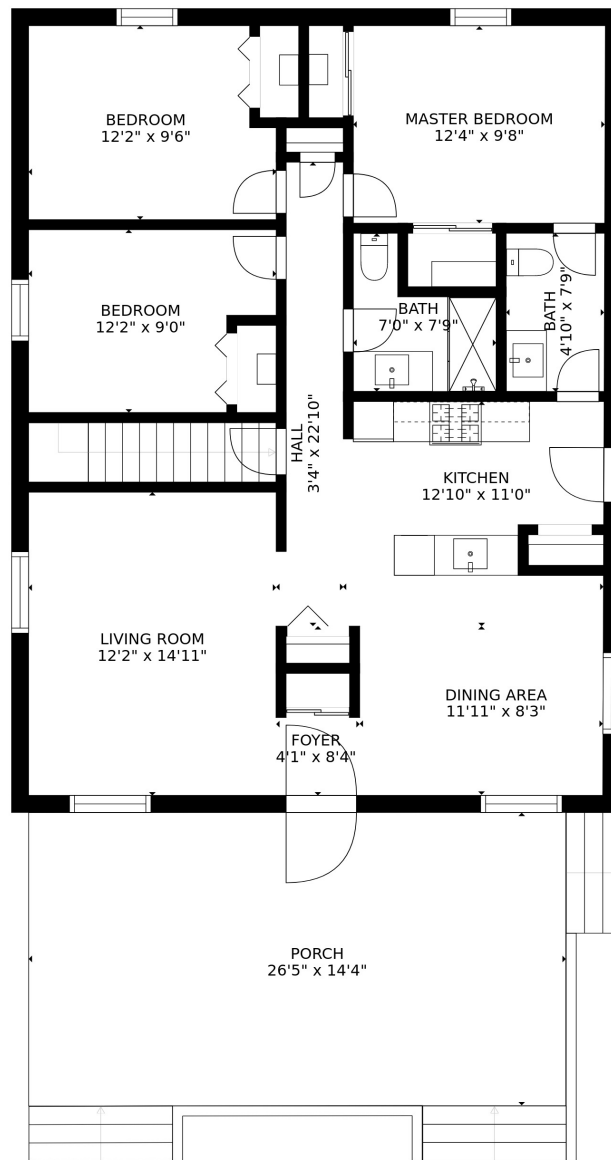

FLOOR 1

FLOOR 2

Estimated areas

GLA FLOOR 1: 0 sq. ft, excluded 1182 sq. ft
 GLA FLOOR 2: 1182 sq. ft, excluded 380 sq. ft
 Total GLA 1182 sq. ft, total scanned area 2744 sq. ft

SIZES AND DIMENSIONS ARE APPROXIMATE, ACTUAL MAY VARY.

Estimated areas

GLA FLOOR 1: 0 sq. ft, excluded 1182 sq. ft
 GLA FLOOR 2: 1182 sq. ft, excluded 380 sq. ft
 Total GLA 1182 sq. ft, total scanned area 2744 sq. ft

SIZES AND DIMENSIONS ARE APPROXIMATE, ACTUAL MAY VARY.