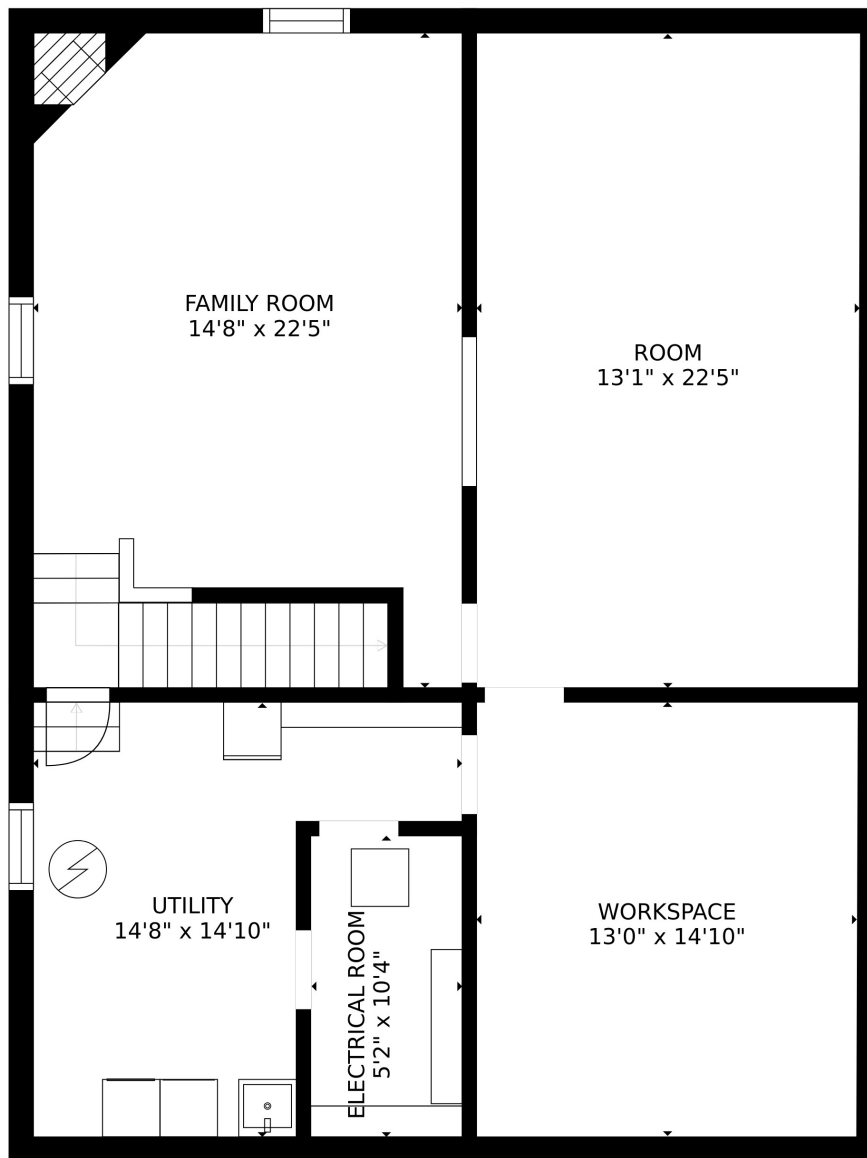

FLOOR 1

FLOOR 2

Estimated areas

GLA FLOOR 1: 0 sq. ft, excluded 1182 sq. ft
 GLA FLOOR 2: 1182 sq. ft, excluded 380 sq. ft
 Total GLA 1182 sq. ft, total scanned area 2744 sq. ft

SIZES AND DIMENSIONS ARE APPROXIMATE, ACTUAL MAY VARY.

Estimated areas

GLA FLOOR 1: 0 sq. ft, excluded 1182 sq. ft
 GLA FLOOR 2: 1182 sq. ft, excluded 380 sq. ft
 Total GLA 1182 sq. ft, total scanned area 2744 sq. ft

SIZES AND DIMENSIONS ARE APPROXIMATE, ACTUAL MAY VARY.