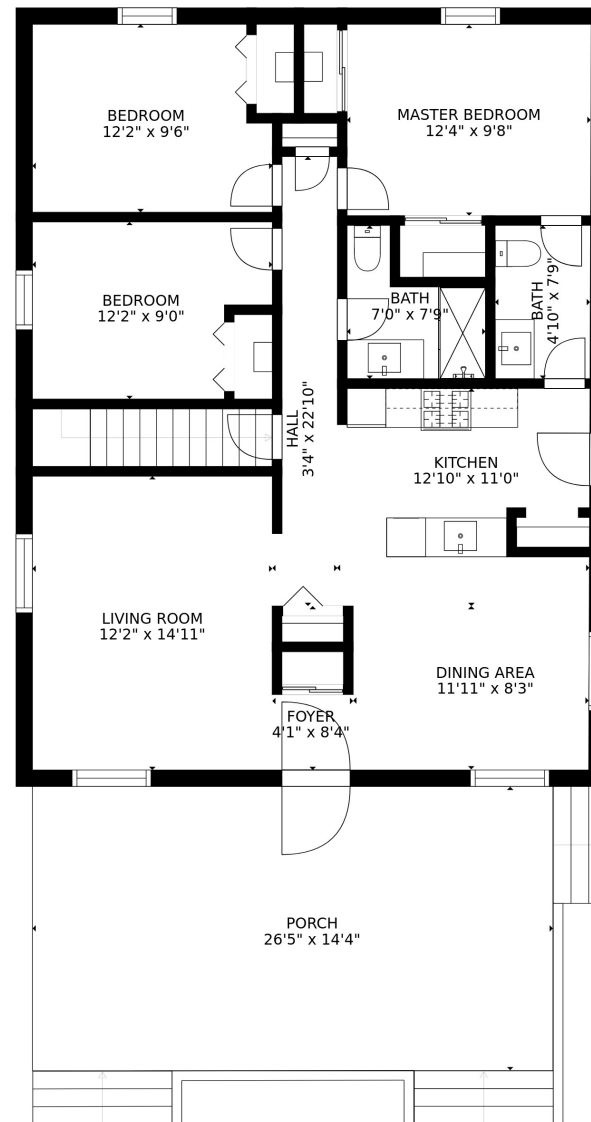

FLOOR 1

FLOOR 2

Estimated areas

GLA FLOOR 1: 0 sq. ft, excluded 1182 sq. ft
 GLA FLOOR 2: 1182 sq. ft, excluded 380 sq. ft
 Total GLA 1182 sq. ft, total scanned area 2744 sq. ft

SIZES AND DIMENSIONS ARE APPROXIMATE, ACTUAL MAY VARY.

Estimated areas

GLA FLOOR 1: 0 sq. ft, excluded 1182 sq. ft
 GLA FLOOR 2: 1182 sq. ft, excluded 380 sq. ft
 Total GLA 1182 sq. ft, total scanned area 2744 sq. ft

SIZES AND DIMENSIONS ARE APPROXIMATE, ACTUAL MAY VARY.