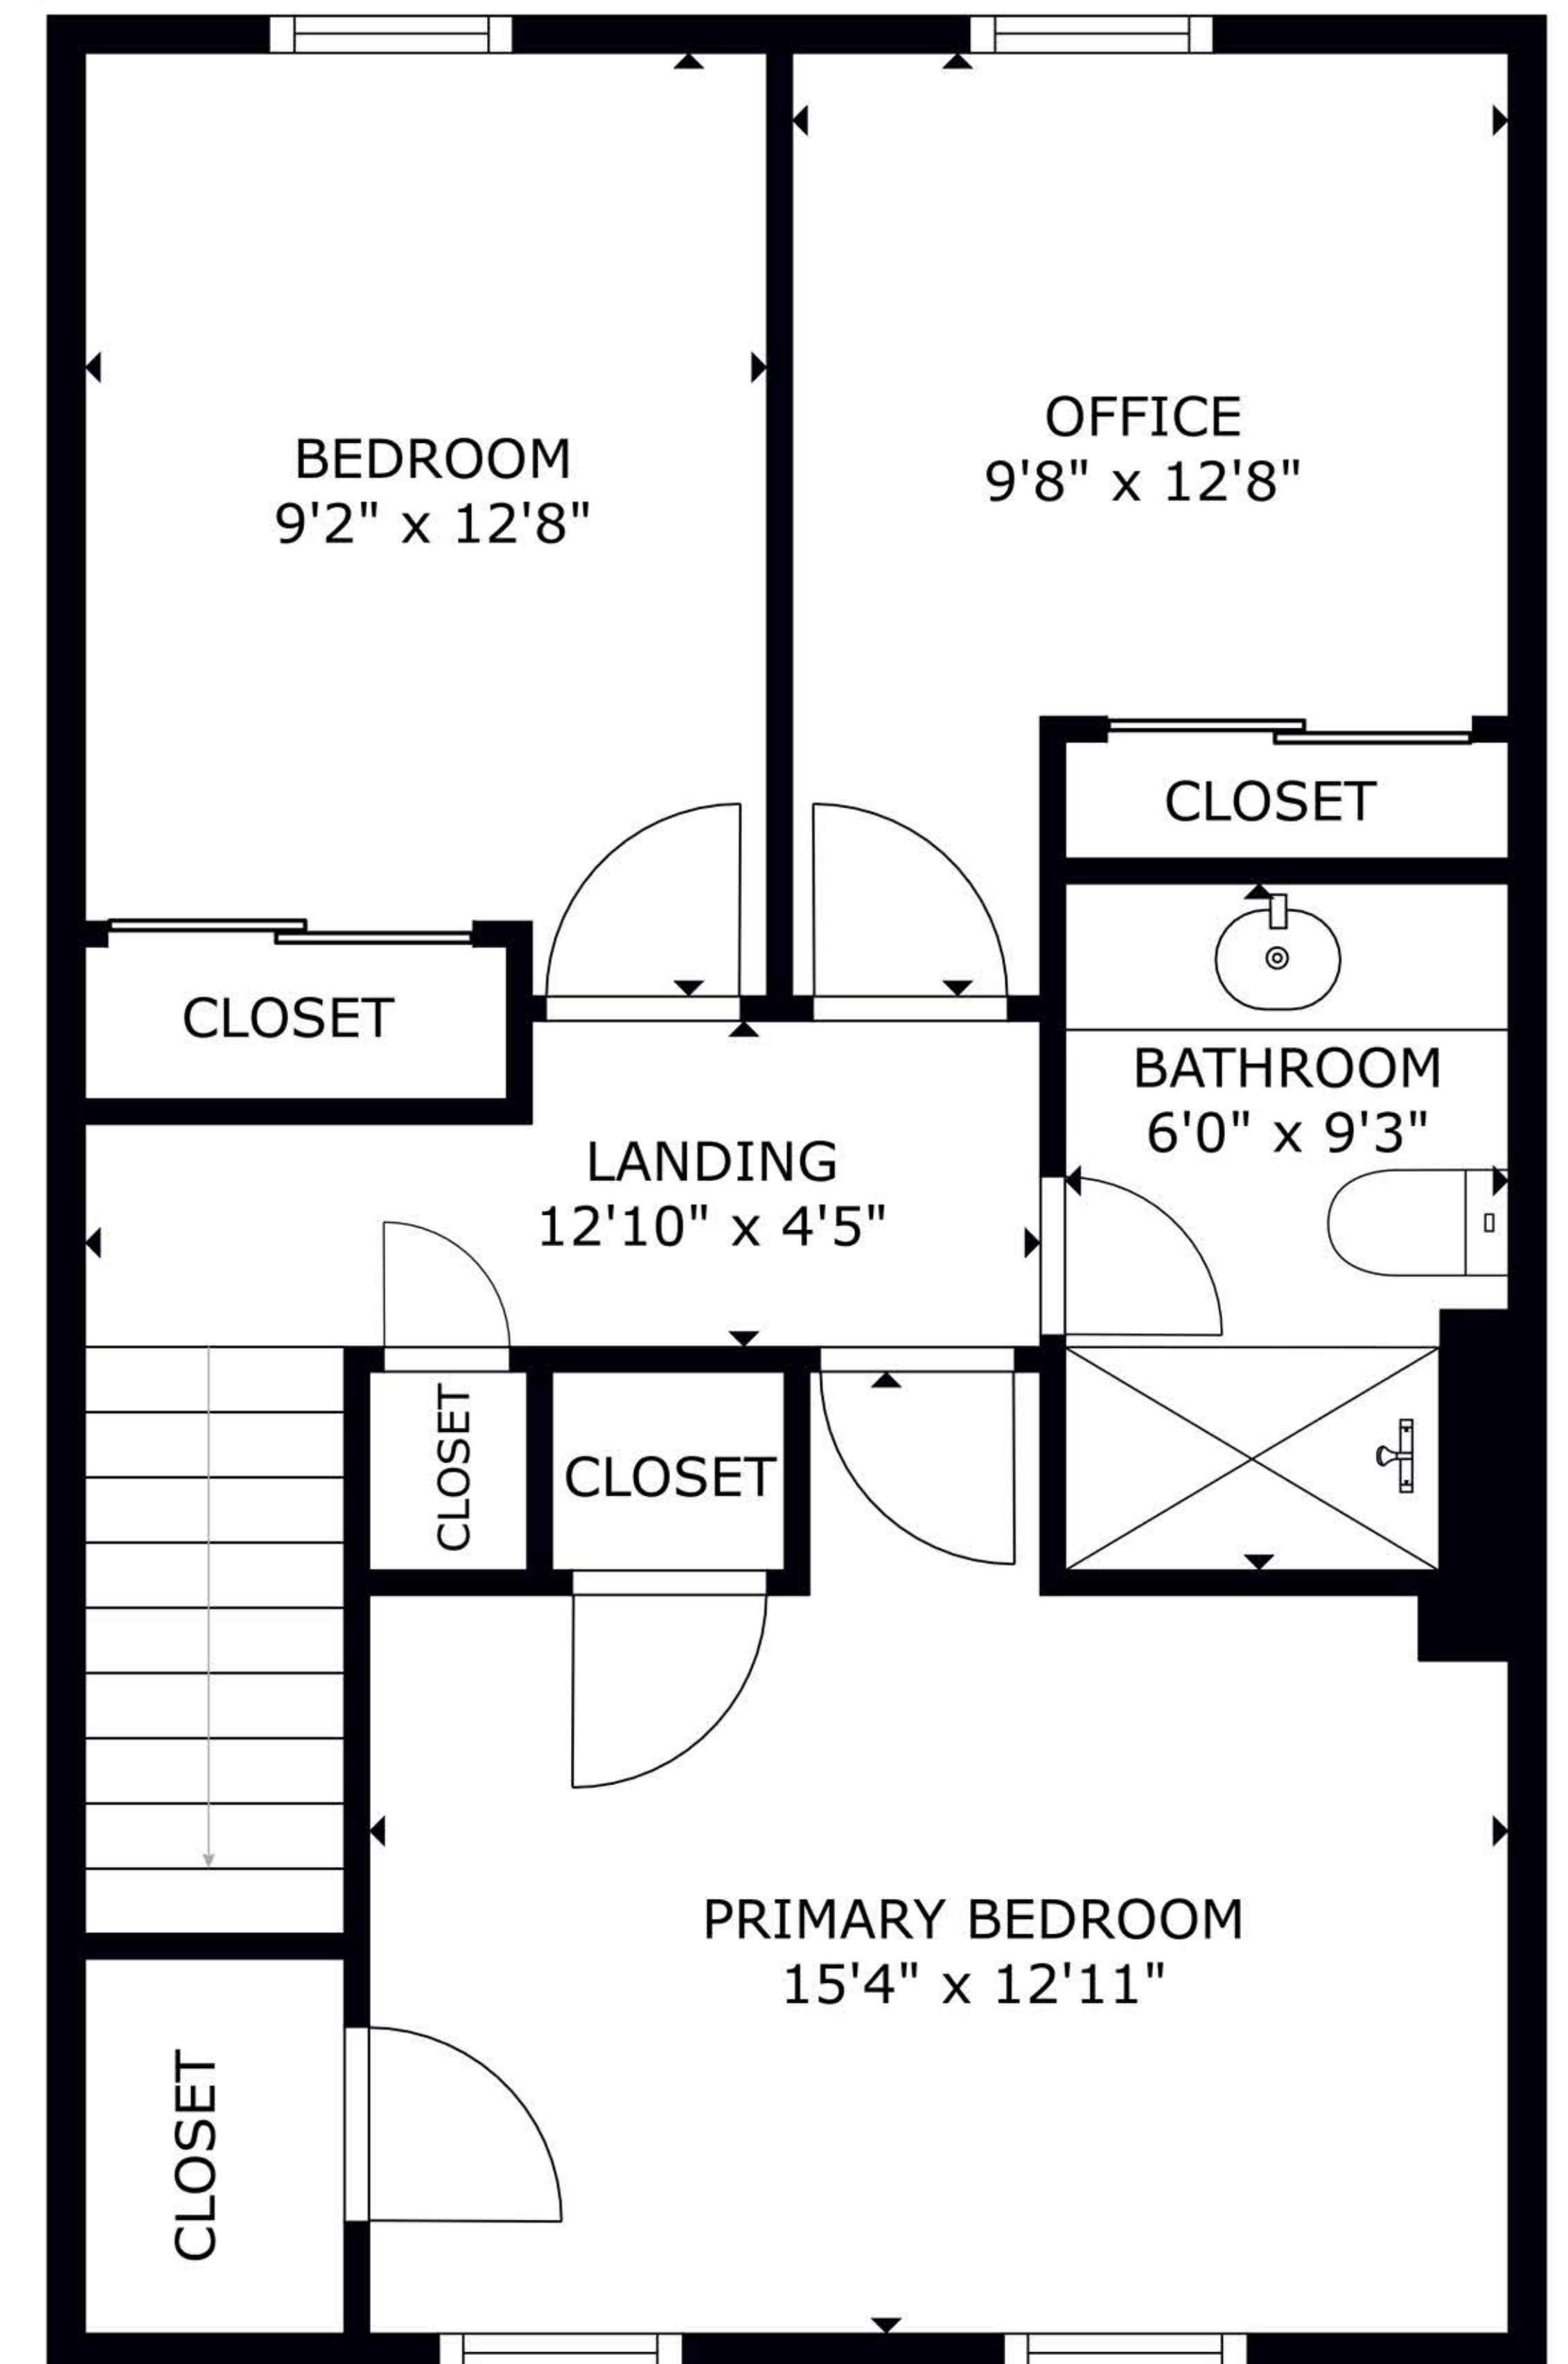

FLOOR 1

FLOOR 2

FLOOR 3

GROSS INTERNAL AREA
 FLOOR 1: 572 sq ft, FLOOR 2: 577 sq ft
 FLOOR 3: 586 sq ft, TOTAL: 1,734 sq ft
 SIZES AND DIMENSIONS ARE APPROXIMATE, ACTUAL MAY VARY.