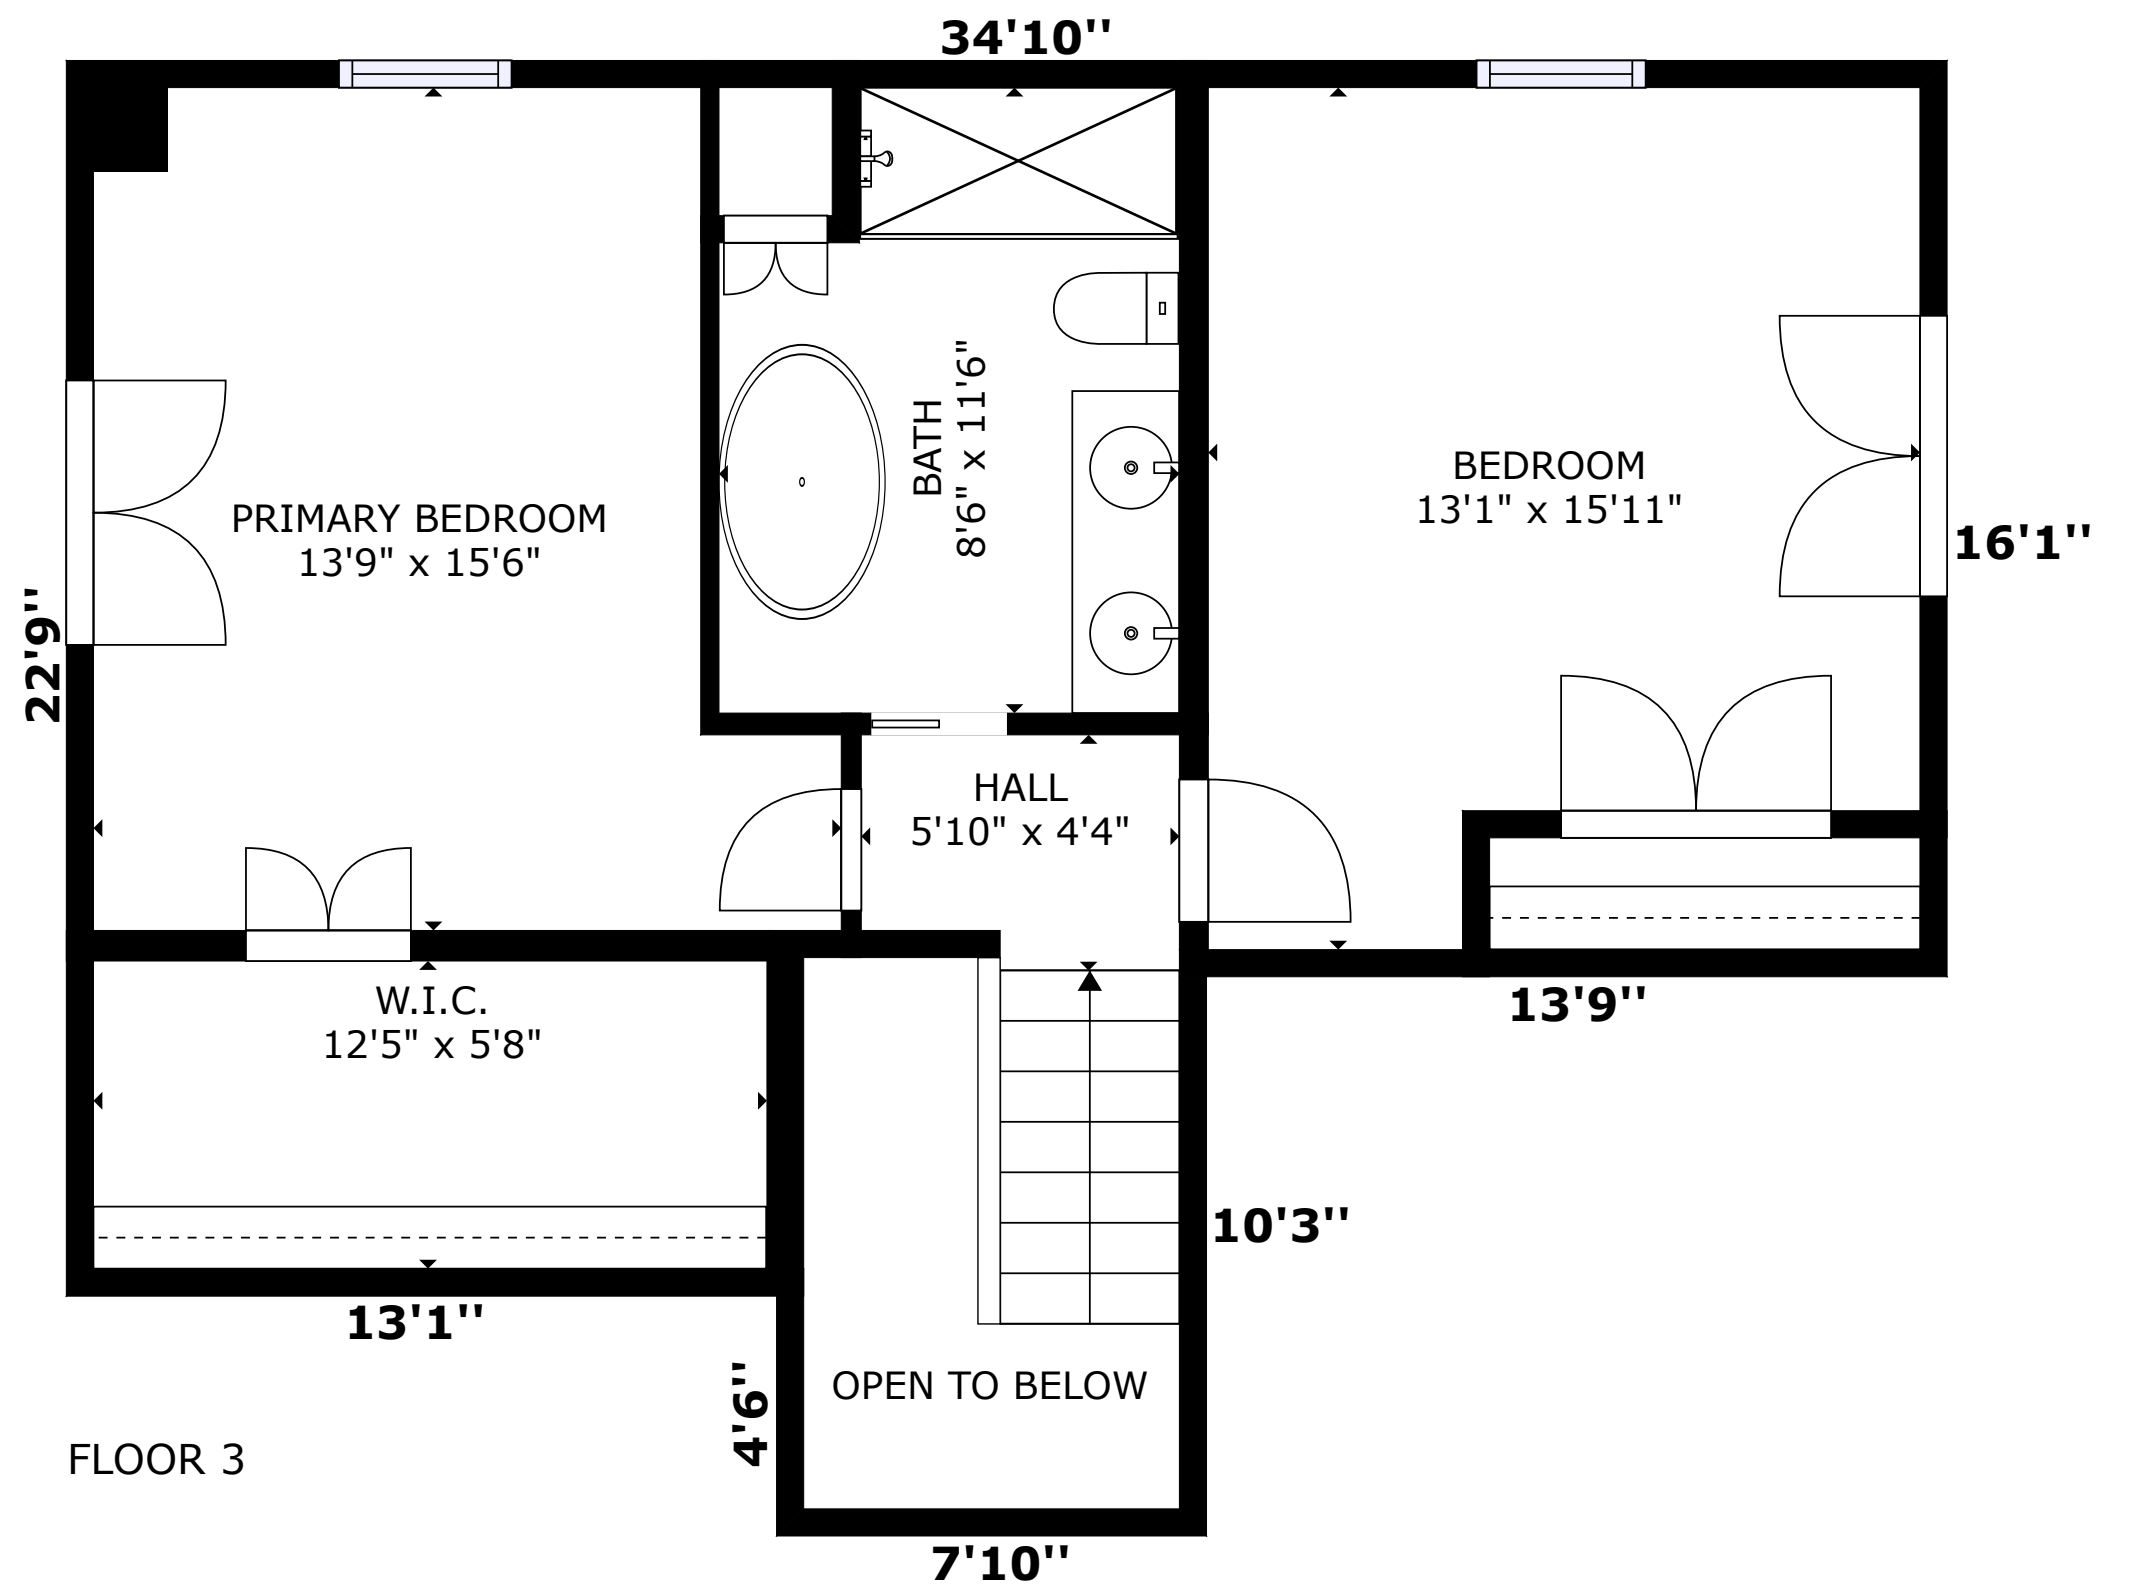

FLOOR 1

FLOOR 3

FLOOR 2

## 7 Angelitos Rd, Santa Fe, NM, 87506

FLOOR 1: 1116 sq. ft, FLOOR 2: 289 sq. ft, FLOOR 3: 660 sq. ft

EXCLUDED AREAS: OPEN TO BELOW: 45 sq. ft

TOTAL LIVEABLE AREA (BASED ON EXTERIOR DIMENSIONS): 2065 sq. ft

ALL MEASUREMENTS ARE APPROXIMATE. THIS DOCUMENT MAY NOT BE USED TO DETERMINE THE VALUATION OF THE PROPERTY OR ESTIMATE REPAIRS OR IMPROVEMENTS. ALL PARTIES USING THIS DOCUMENT AGREE TO TAKE THEIR OWN MEASUREMENTS IN ORDER TO DETERMINE THE LAYOUT AND SIZE OF THE PROPERTY.