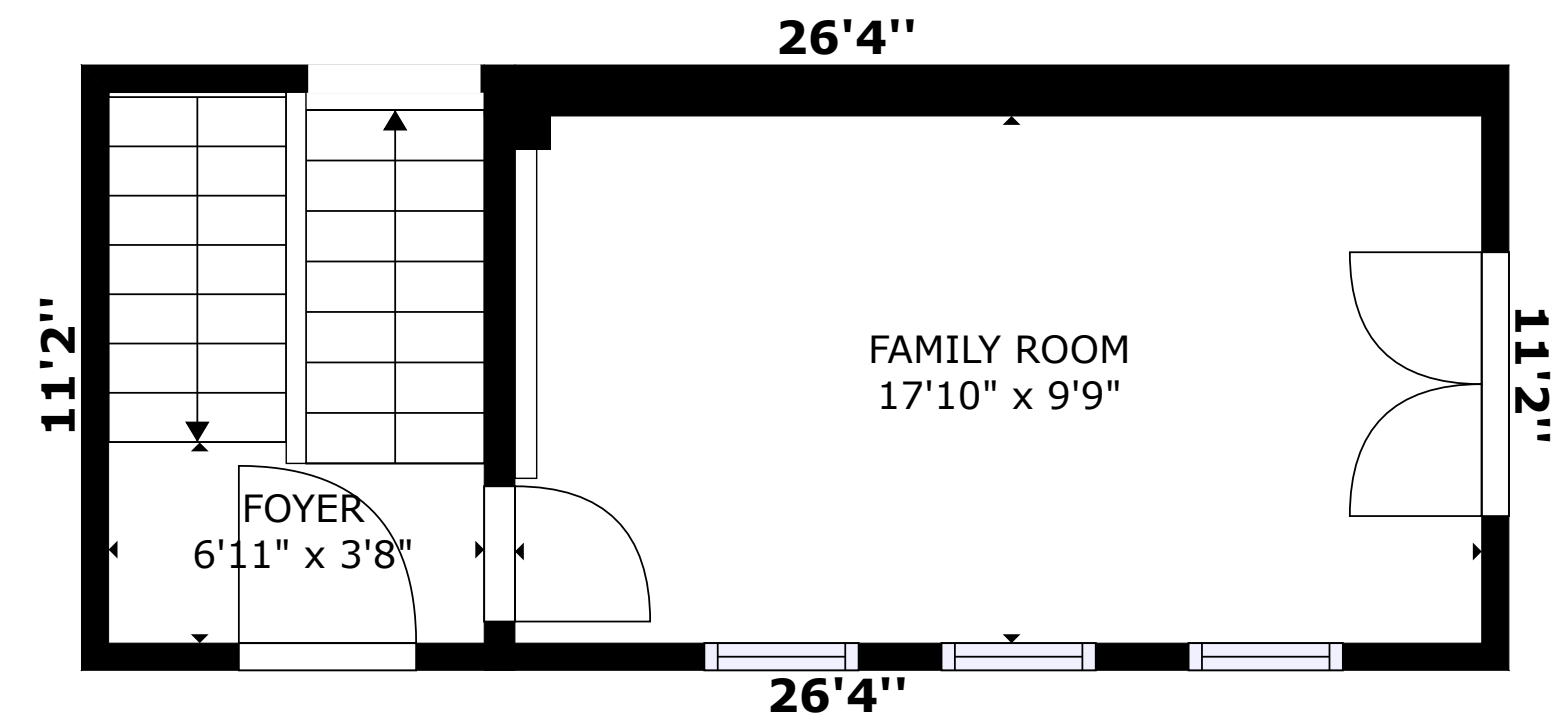

FLOOR 1

FLOOR 3

FLOOR 2

## 7 Angelitos Rd, Santa Fe, NM, 87506

FLOOR 1: 1116 sq. ft, FLOOR 2: 289 sq. ft, FLOOR 3: 660 sq. ft

EXCLUDED AREAS: OPEN TO BELOW: 45 sq. ft

TOTAL LIVEABLE AREA (BASED ON EXTERIOR DIMENSIONS): 2065 sq. ft