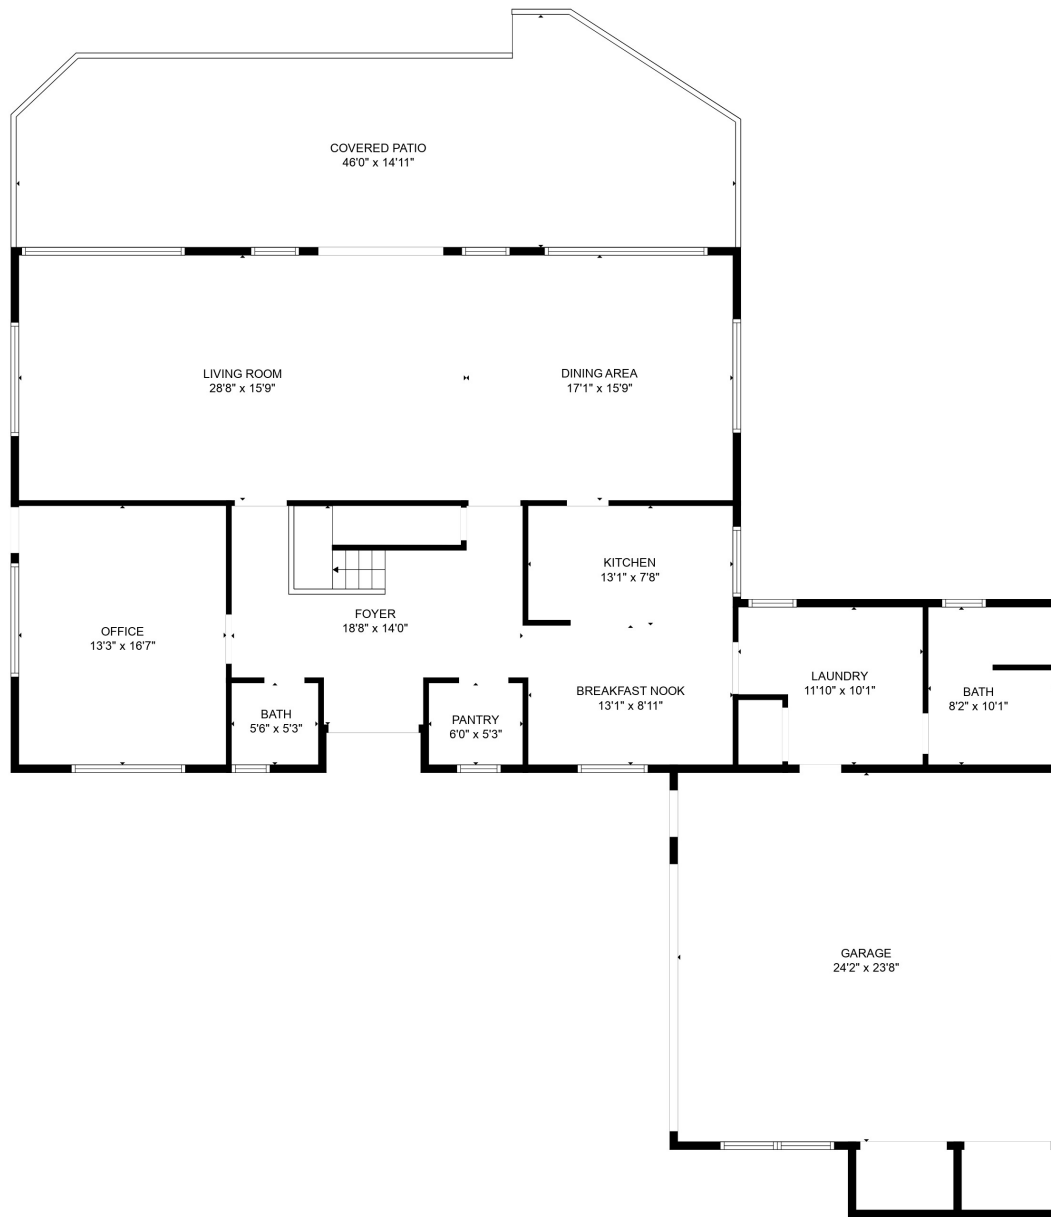

ATTIC
8'6" x 15'5"

FLOOR PLAN CREATED BY CUBICASA APP. MEASUREMENTS DEEMED HIGHLY RELIABLE BUT NOT GUARANTEED.