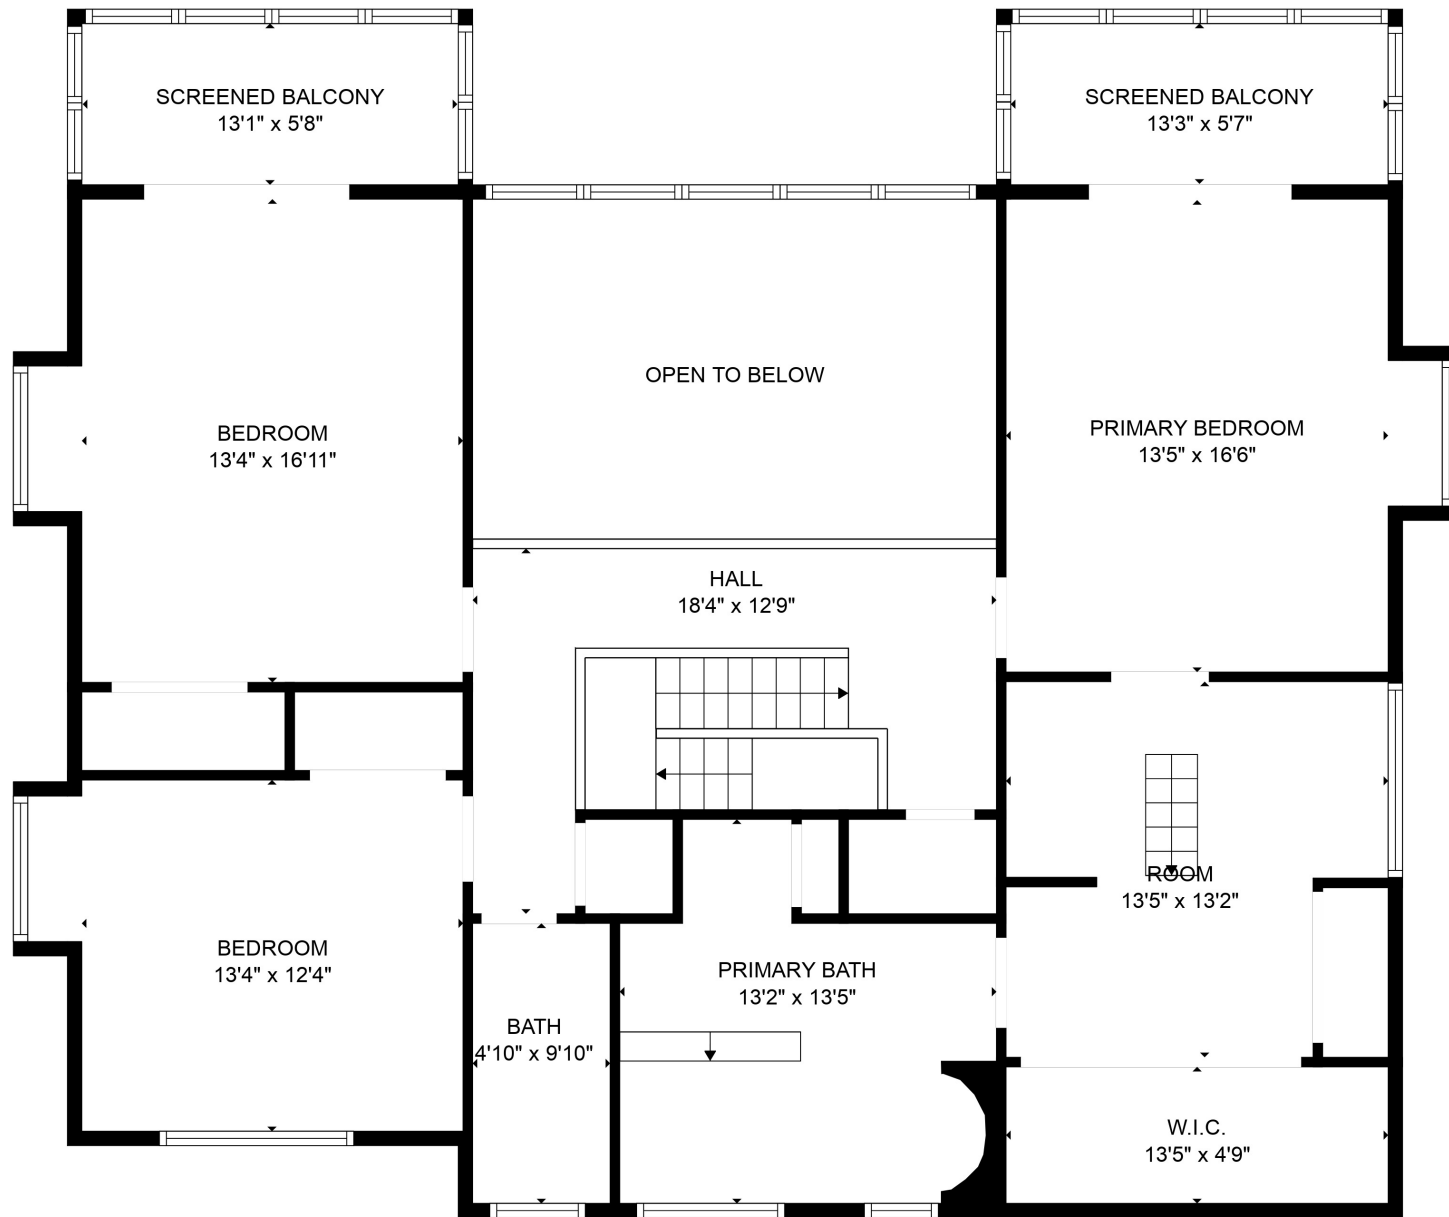

ATTIC
8'6" x 15'5"

FLOOR PLAN CREATED BY CUBICASA APP. MEASUREMENTS DEEMED HIGHLY RELIABLE BUT NOT GUARANTEED.