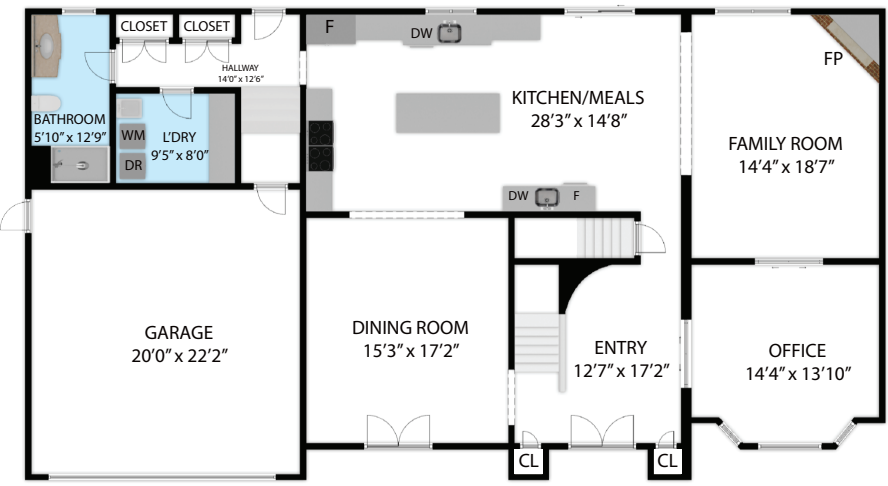

SECOND FLOOR

BASEMENT

FIRST FLOOR

1007 Edgegrove Avenue, Staten Island 10309

TOTAL APPROX. FLOOR AREA 5,558 SQ.FT

Whilst every attempt has been made to ensure the accuracy of the floor plan contained here, measurements of doors, windows, rooms and any other items are approximate and no responsibility is taken for any error, omission, or misstatement. This plan is for illustrative purposes only and should be used as such by any prospective purchaser.