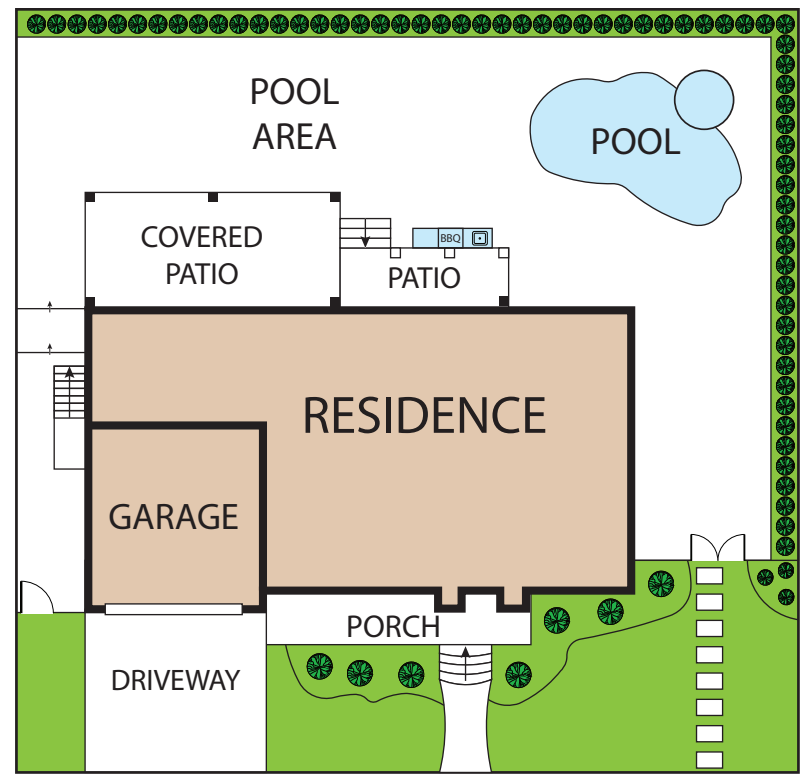

SECOND FLOOR

BASEMENT

FIRST FLOOR

1007 Edgegrove Avenue, Staten Island 10309

TOTAL APPROX. FLOOR AREA 5,558 SQ.FT

Whilst every attempt has been made to ensure the accuracy of the floor plan contained here, measurements of doors, windows, rooms and any other items are approximate and no responsibility is taken for any error, omission, or misstatement. This plan is for illustrative purposes only and should be used as such by any prospective purchaser.