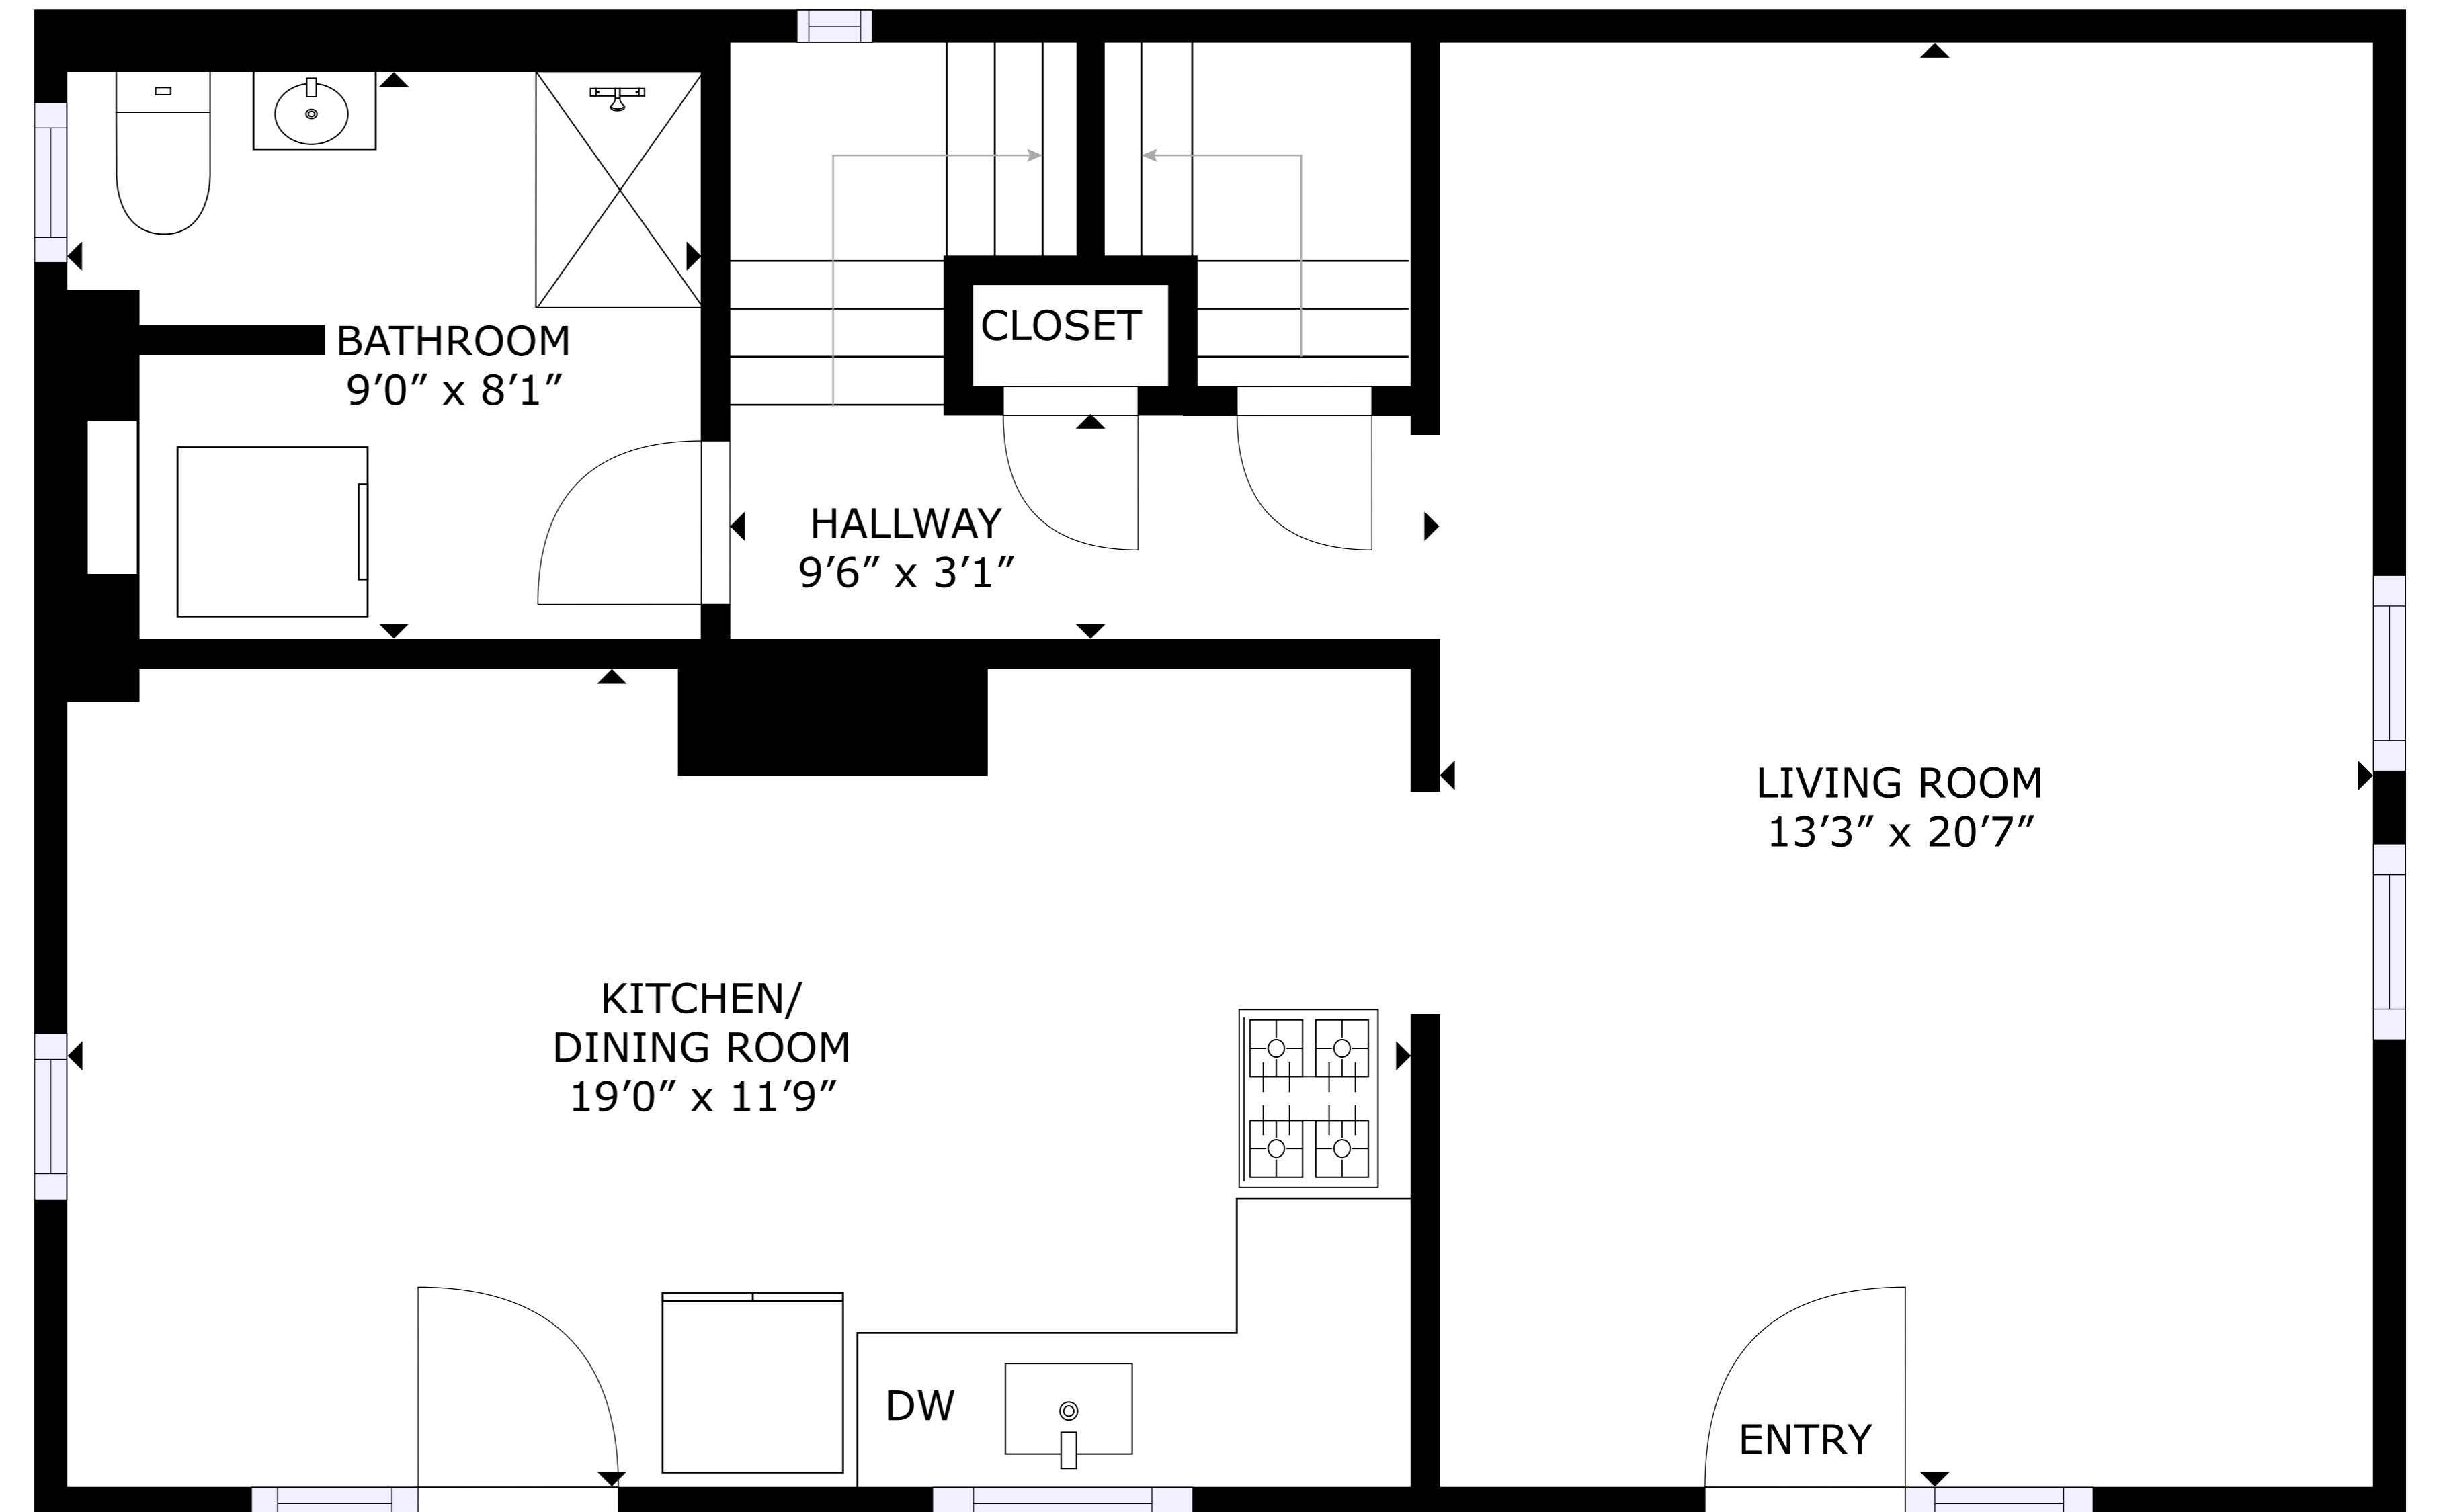

FLOOR 3

FLOOR 1

FLOOR 2

GROSS INTERNAL AREA  
 FLOOR 1: 696 sq. ft, FLOOR 2: 676 sq. ft  
 FLOOR 3: 683 sq. ft, TOTAL: 2,055 sq. ft  
 SIZES AND DIMENSIONS ARE APPROXIMATE, ACTUAL MAY VARY.