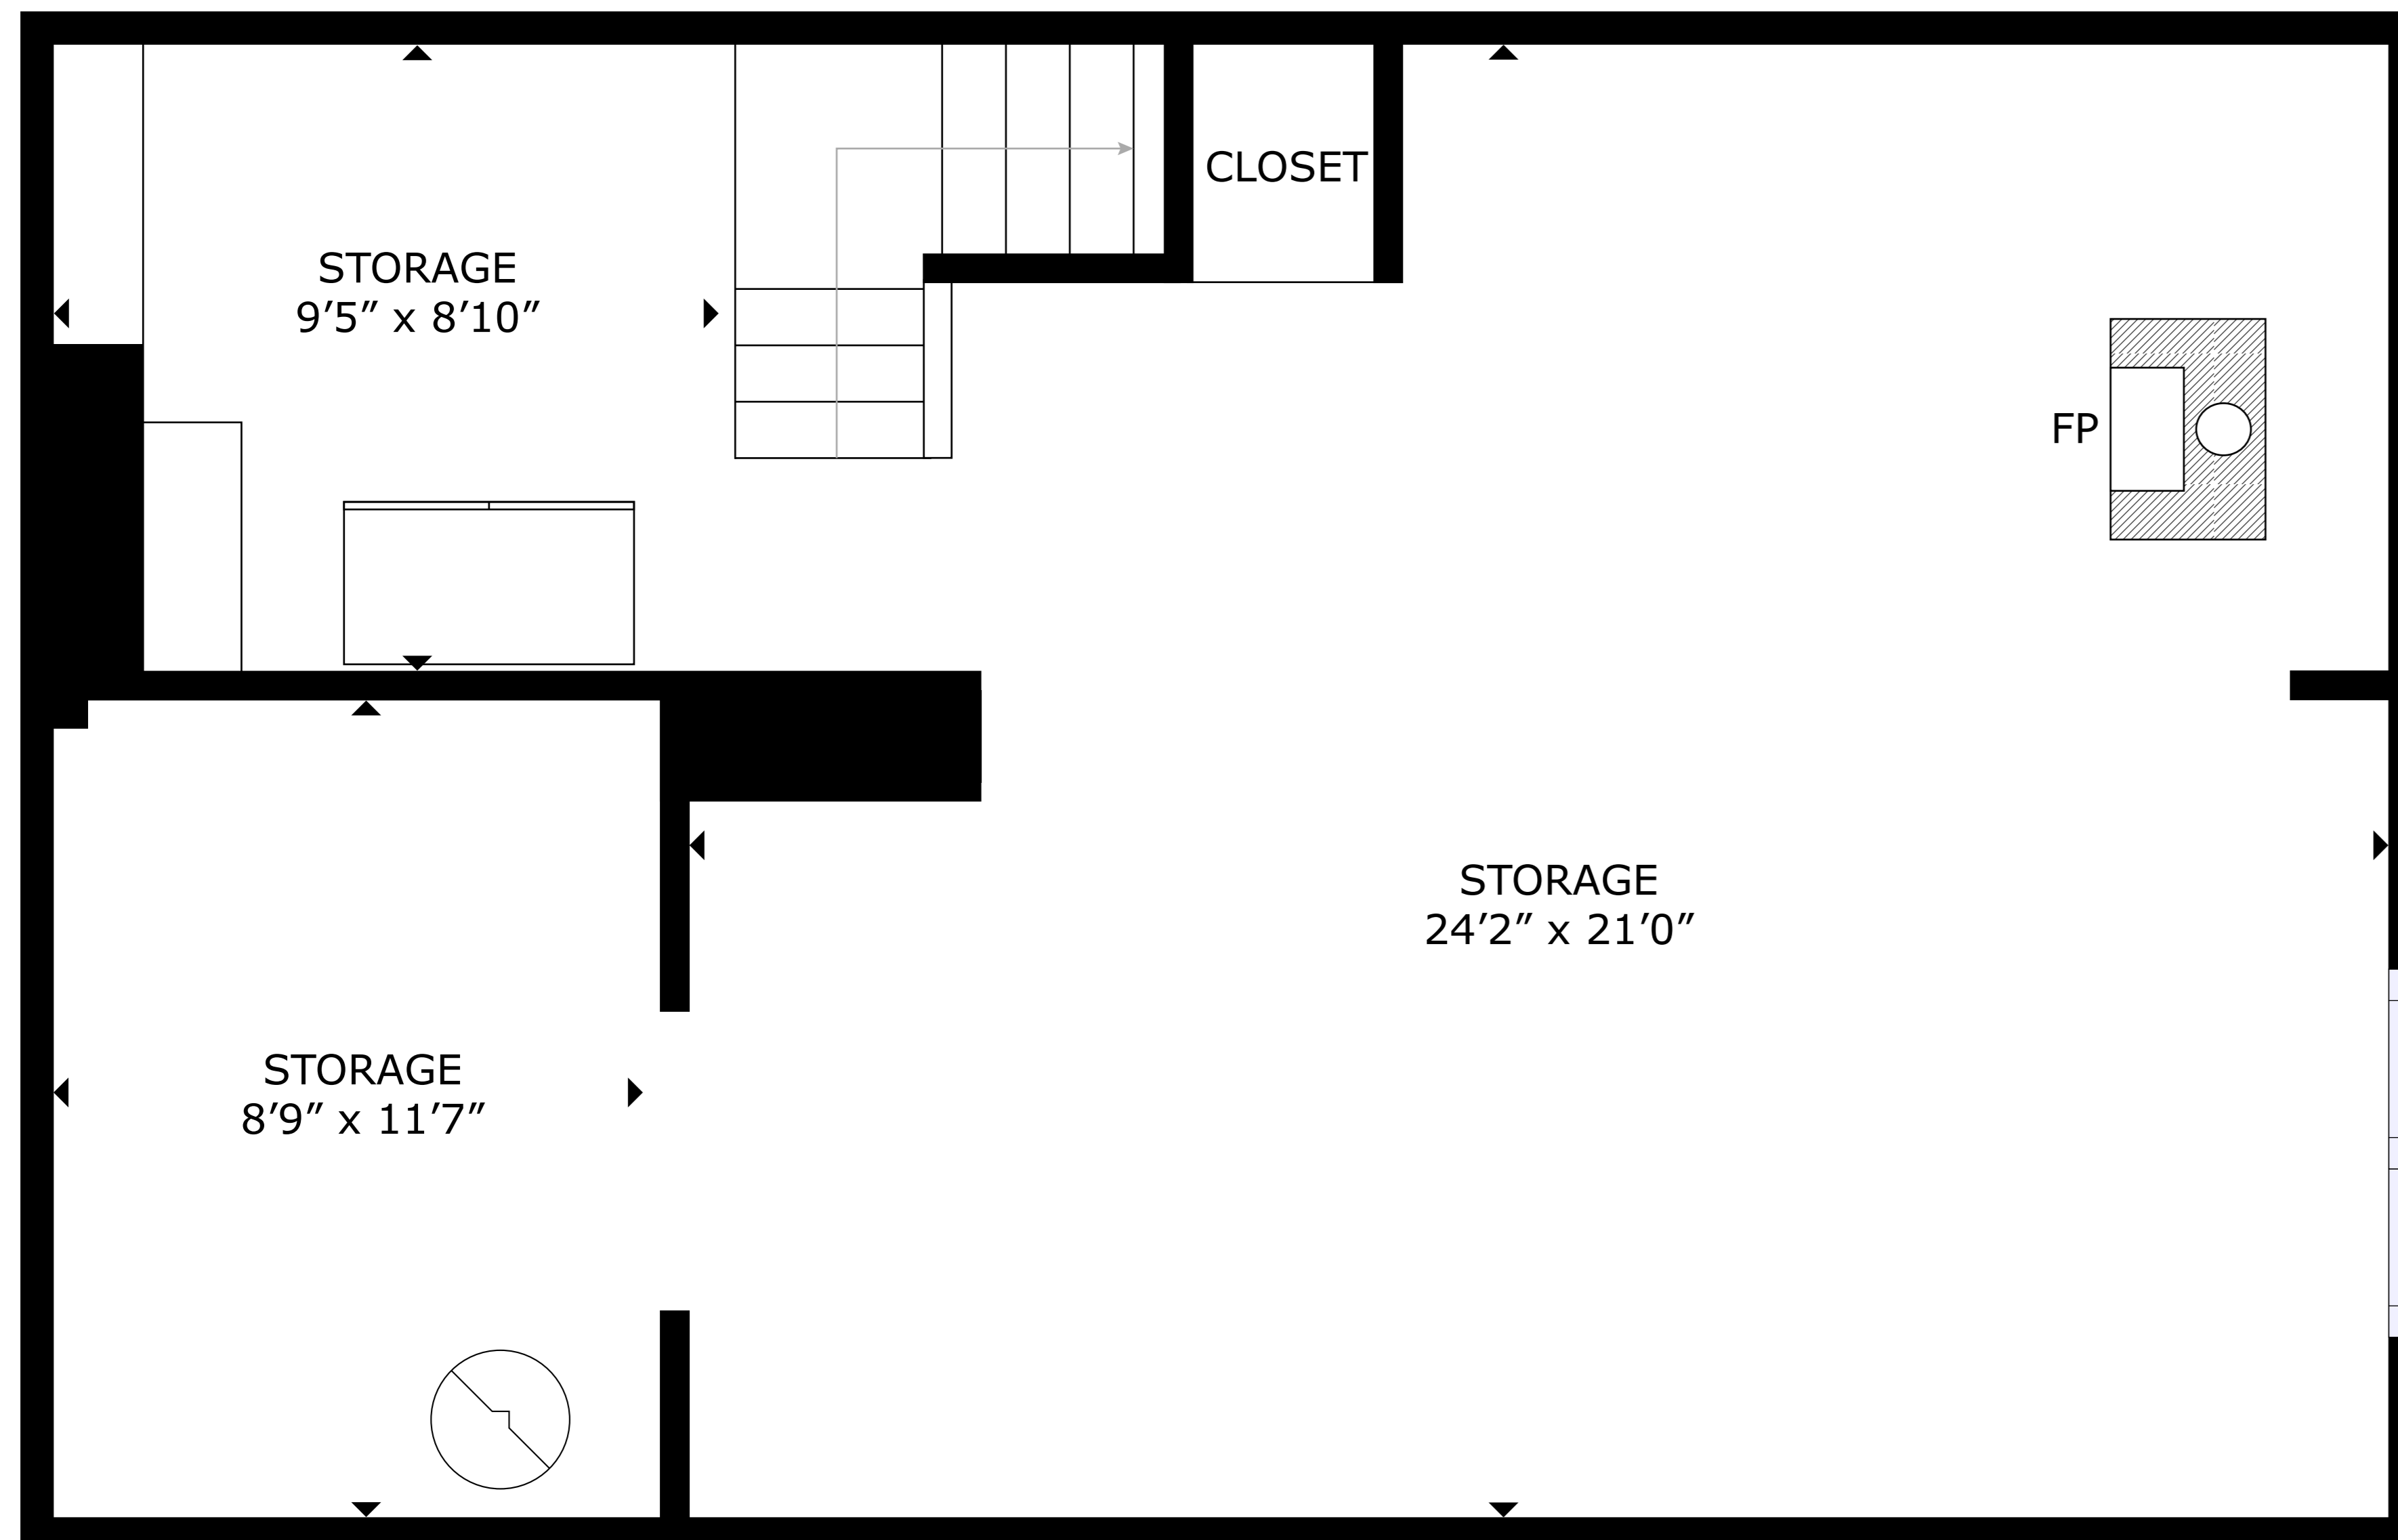

FLOOR 3

FLOOR 1

FLOOR 2

GROSS INTERNAL AREA  
 FLOOR 1: 696 sq. ft, FLOOR 2: 676 sq. ft  
 FLOOR 3: 683 sq. ft, TOTAL: 2,055 sq. ft  
 SIZES AND DIMENSIONS ARE APPROXIMATE, ACTUAL MAY VARY.