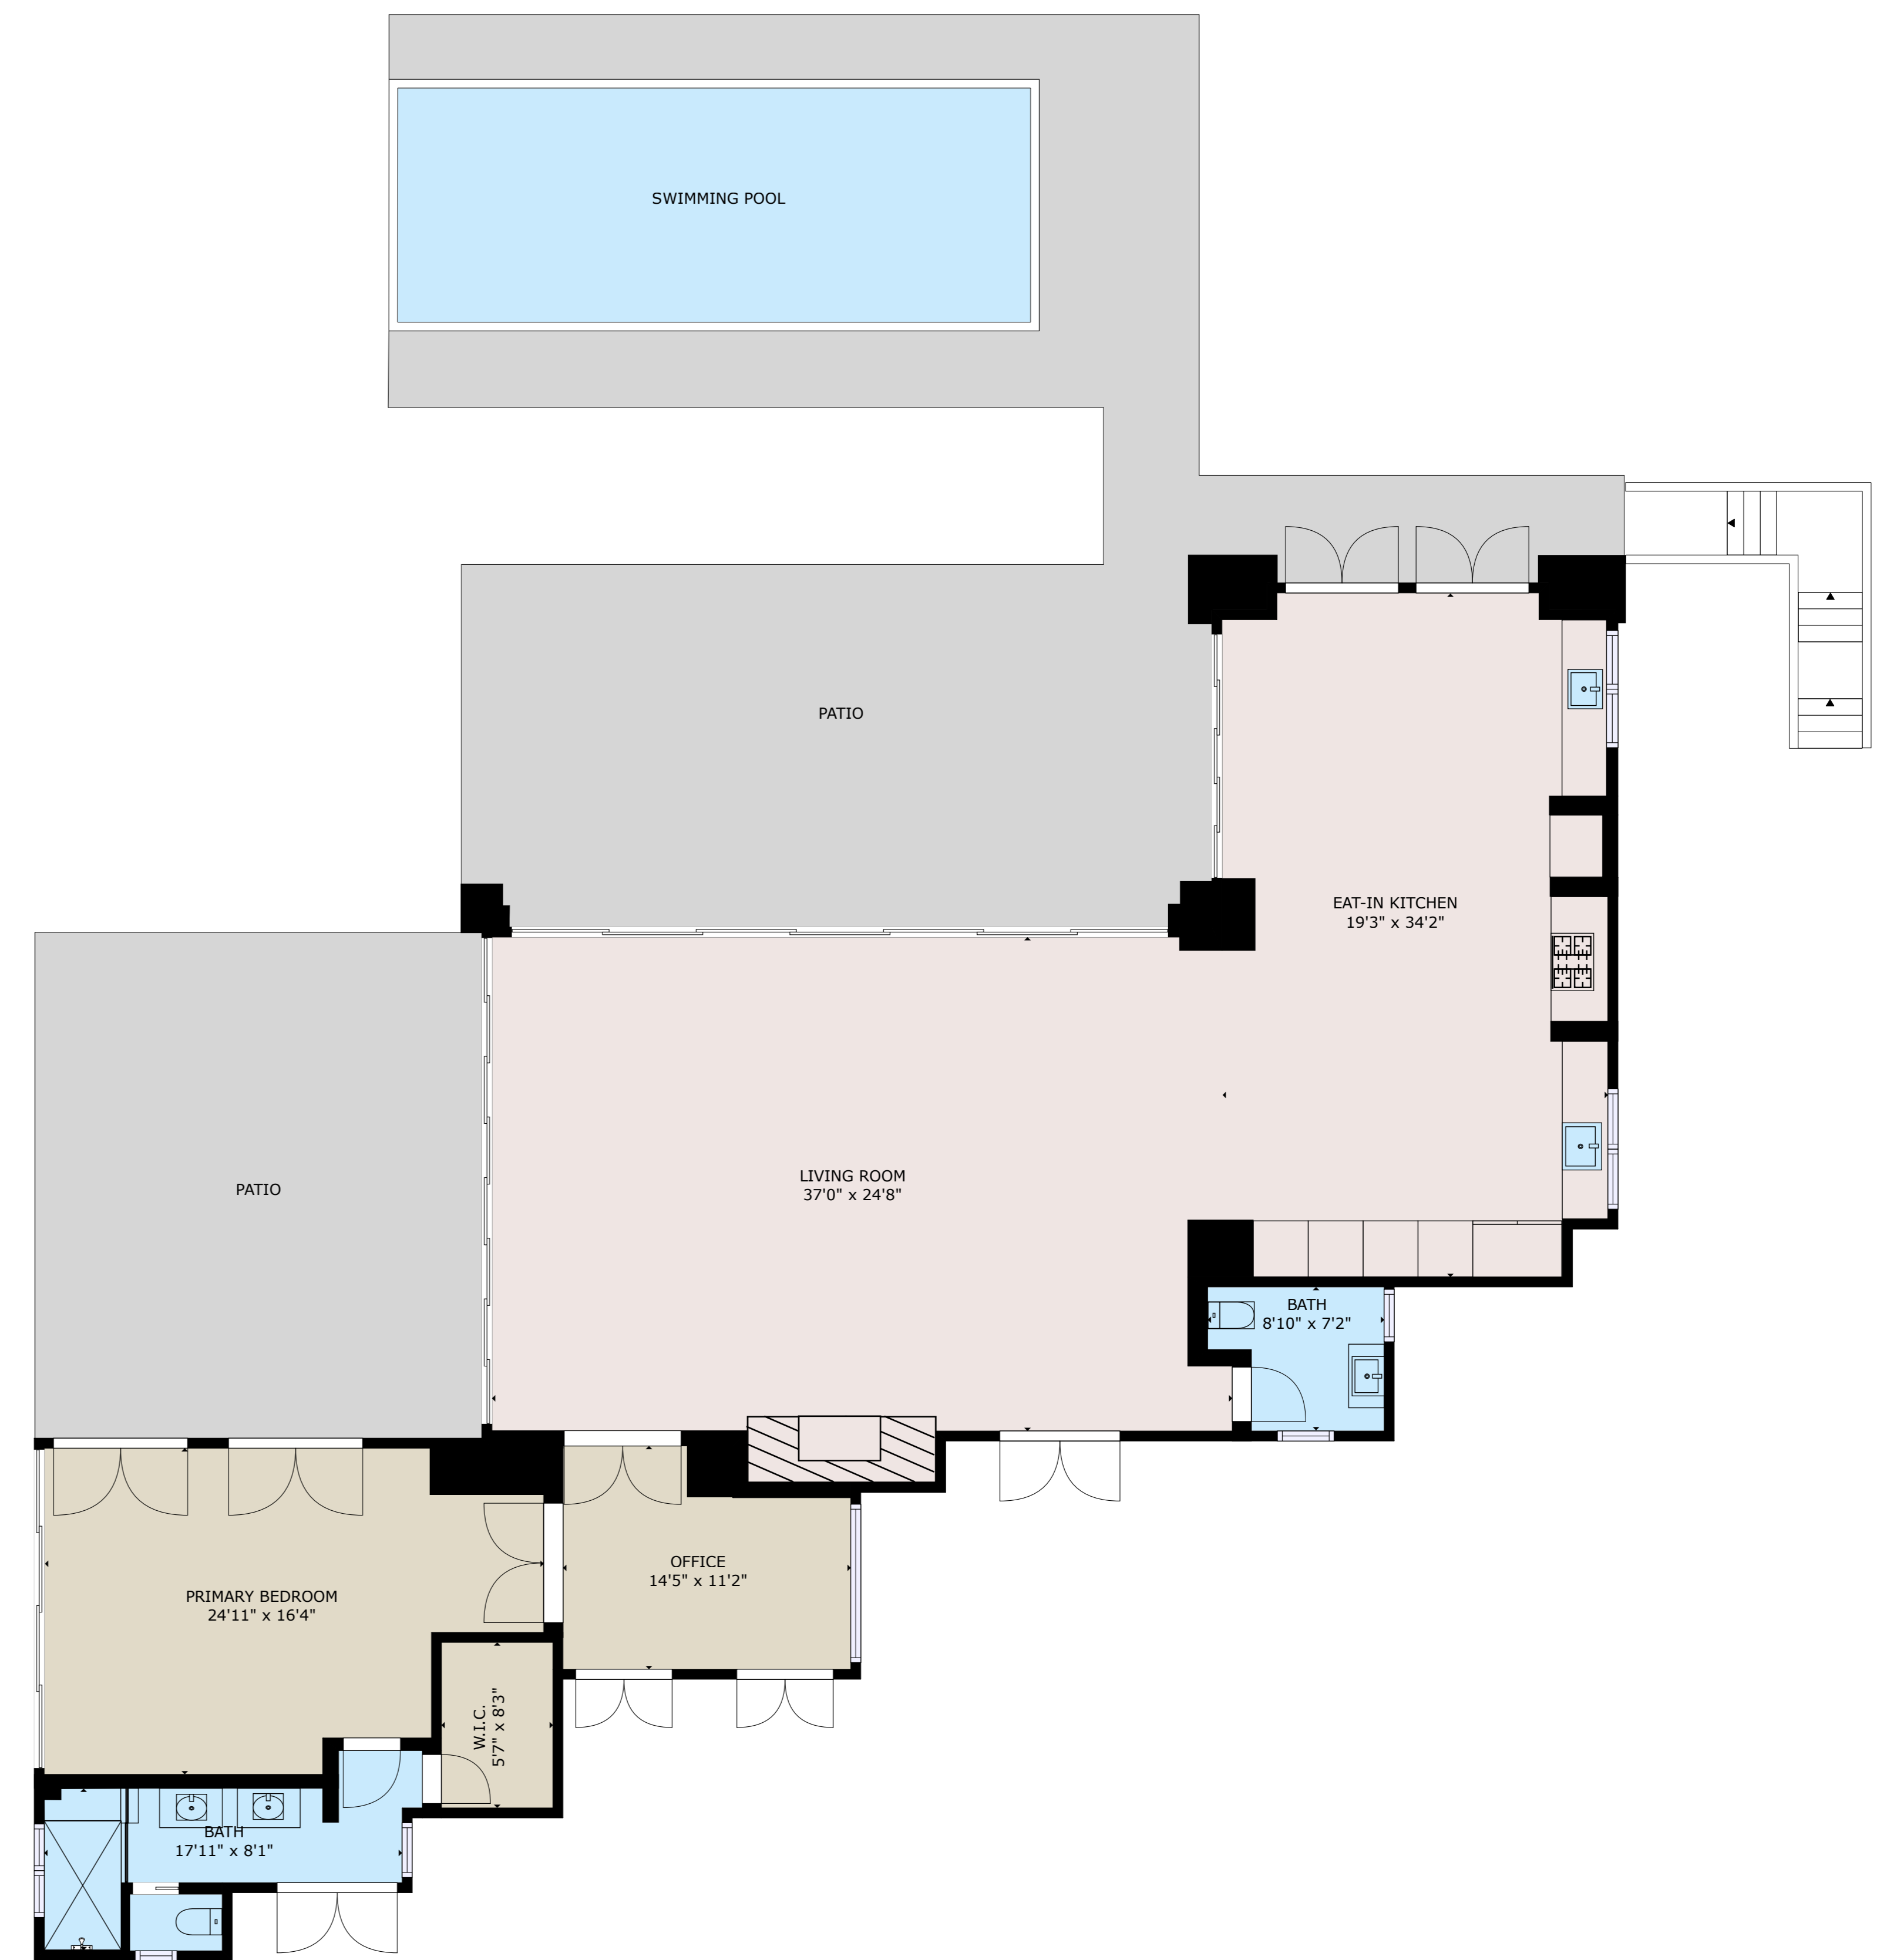

FLOOR 1

FLOOR 2

GROSS INTERNAL AREA
 FLOOR 1: 2322 sq. ft, FLOOR 2: 2366 sq. ft
 EXCLUDED AREAS: , PATIO: 2041 sq. ft
 TOTAL: 4688 sq. ft
 SIZES AND DIMENSIONS ARE APPROXIMATE, ACTUAL MAY VARY.

FLOOR 2

GROSS INTERNAL AREA
 FLOOR 1: 2322 sq. ft, FLOOR 2: 2366 sq. ft
 EXCLUDED AREAS: , PATIO: 2041 sq. ft
 TOTAL: 4688 sq. ft

SIZES AND DIMENSIONS ARE APPROXIMATE, ACTUAL MAY VARY.

FLOOR 1

GROSS INTERNAL AREA
 FLOOR 1: 2322 sq. ft, FLOOR 2: 2366 sq. ft
 EXCLUDED AREAS: , PATIO: 2041 sq. ft
 TOTAL: 4688 sq. ft

SIZES AND DIMENSIONS ARE APPROXIMATE, ACTUAL MAY VARY.