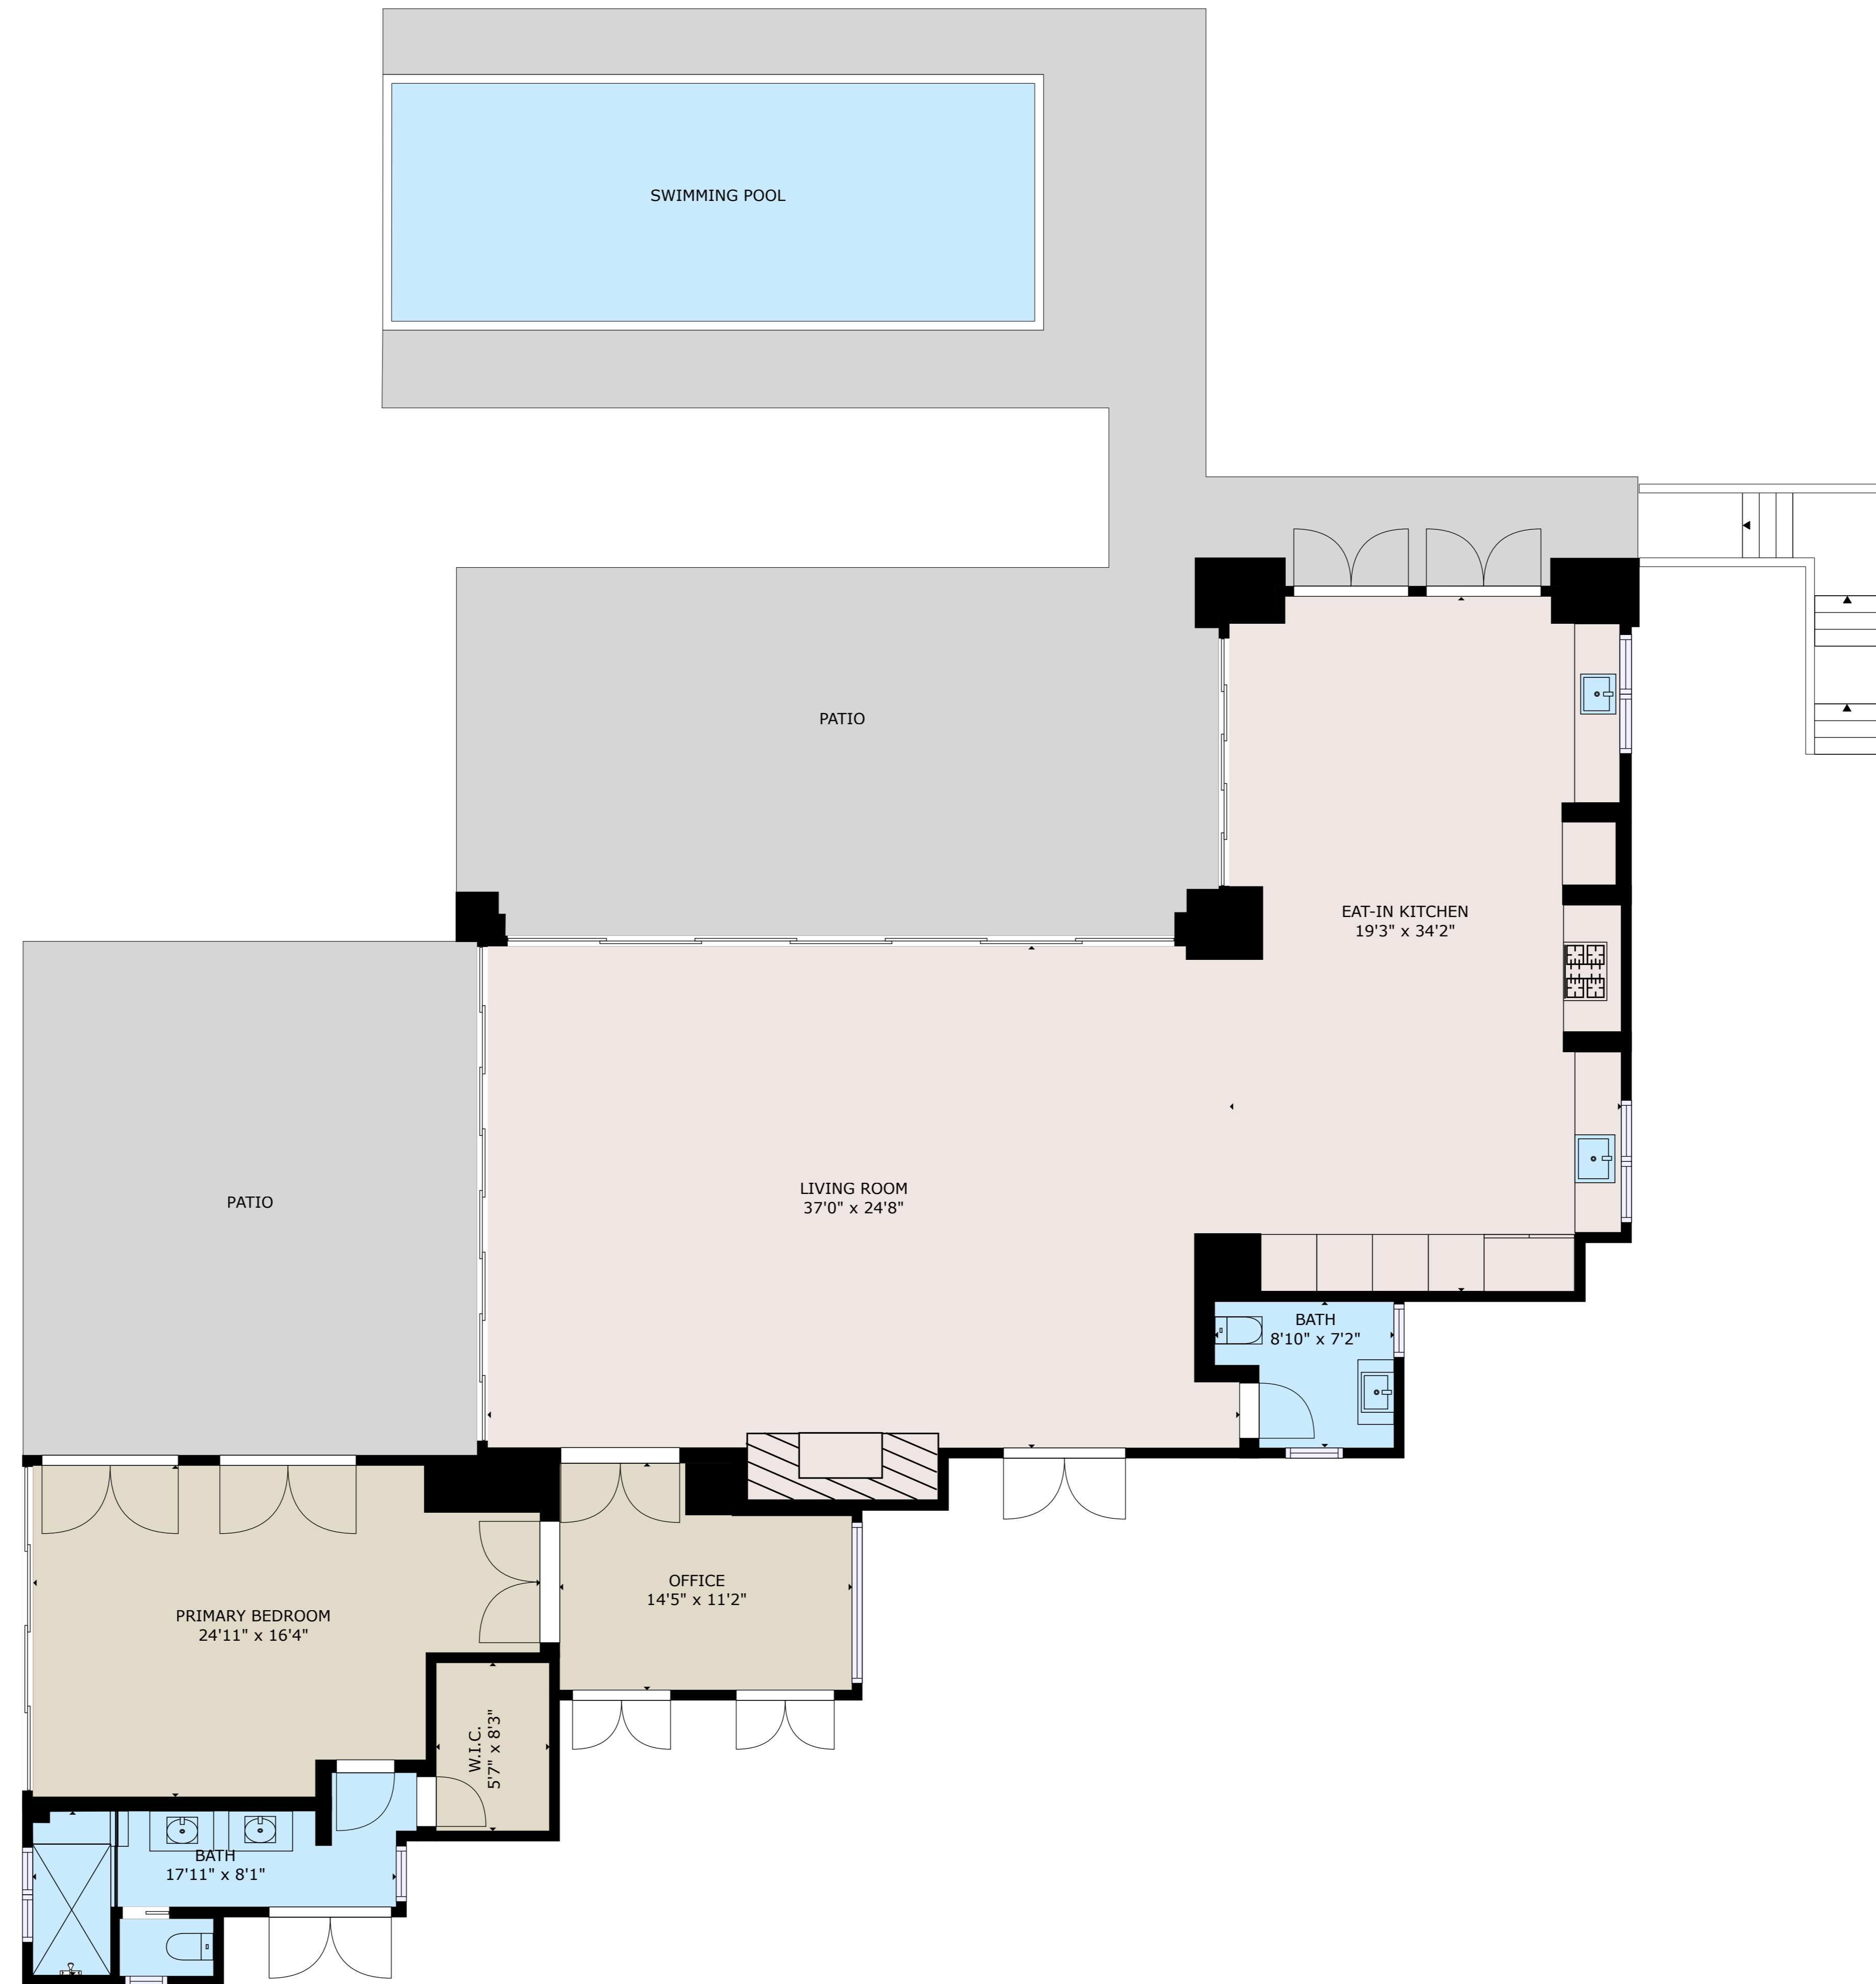

FLOOR 1

FLOOR 2

GROSS INTERNAL AREA
 FLOOR 1: 2322 sq. ft, FLOOR 2: 2366 sq. ft
 EXCLUDED AREAS: , PATIO: 2041 sq. ft
 TOTAL: 4688 sq. ft
 SIZES AND DIMENSIONS ARE APPROXIMATE, ACTUAL MAY VARY.

FLOOR 2

GROSS INTERNAL AREA
 FLOOR 1: 2322 sq. ft, FLOOR 2: 2366 sq. ft
 EXCLUDED AREAS: , PATIO: 2041 sq. ft
 TOTAL: 4688 sq. ft

SIZES AND DIMENSIONS ARE APPROXIMATE, ACTUAL MAY VARY.

FLOOR 1

GROSS INTERNAL AREA
 FLOOR 1: 2322 sq. ft, FLOOR 2: 2366 sq. ft
 EXCLUDED AREAS: , PATIO: 2041 sq. ft
 TOTAL: 4688 sq. ft

SIZES AND DIMENSIONS ARE APPROXIMATE, ACTUAL MAY VARY.