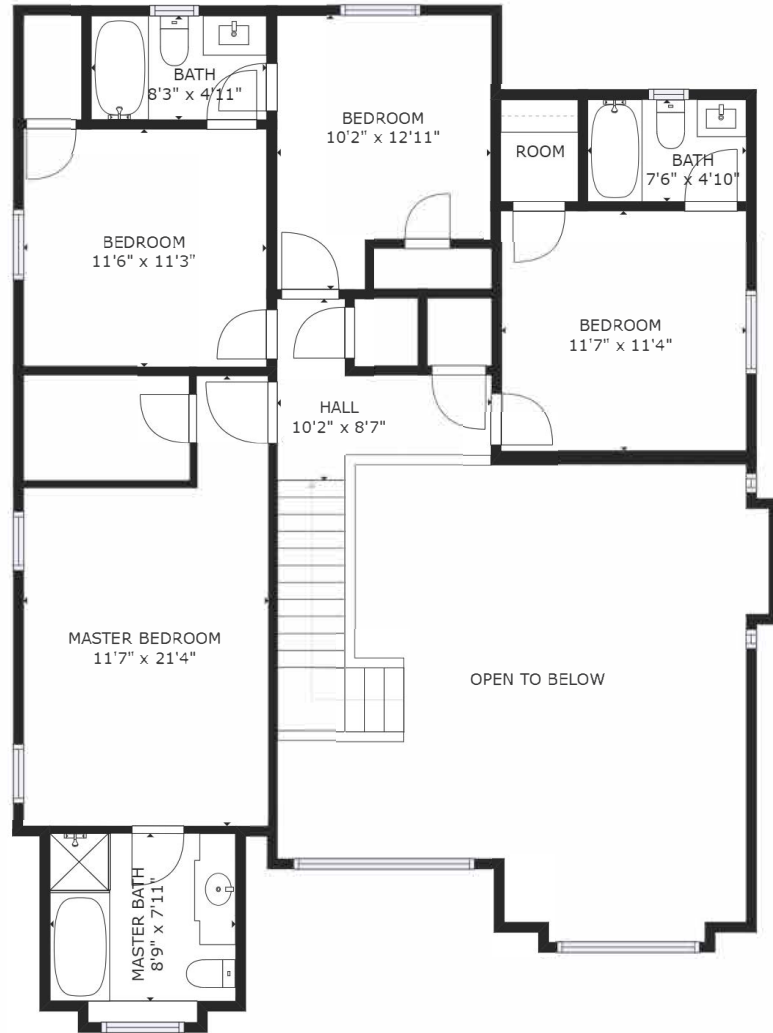

FLOOR 1

FLOOR 2

GROSS INTERNAL AREA
 FLOOR 1: 1497 sq ft, FLOOR 2: 1019 sq ft
 TOTAL: 2516 sq ft

SIZES AND DIMENSIONS ARE APPROXIMATE, ACTUAL MAY VARY.

Imagine 3D
 imagine3d.space
 604-330-1945