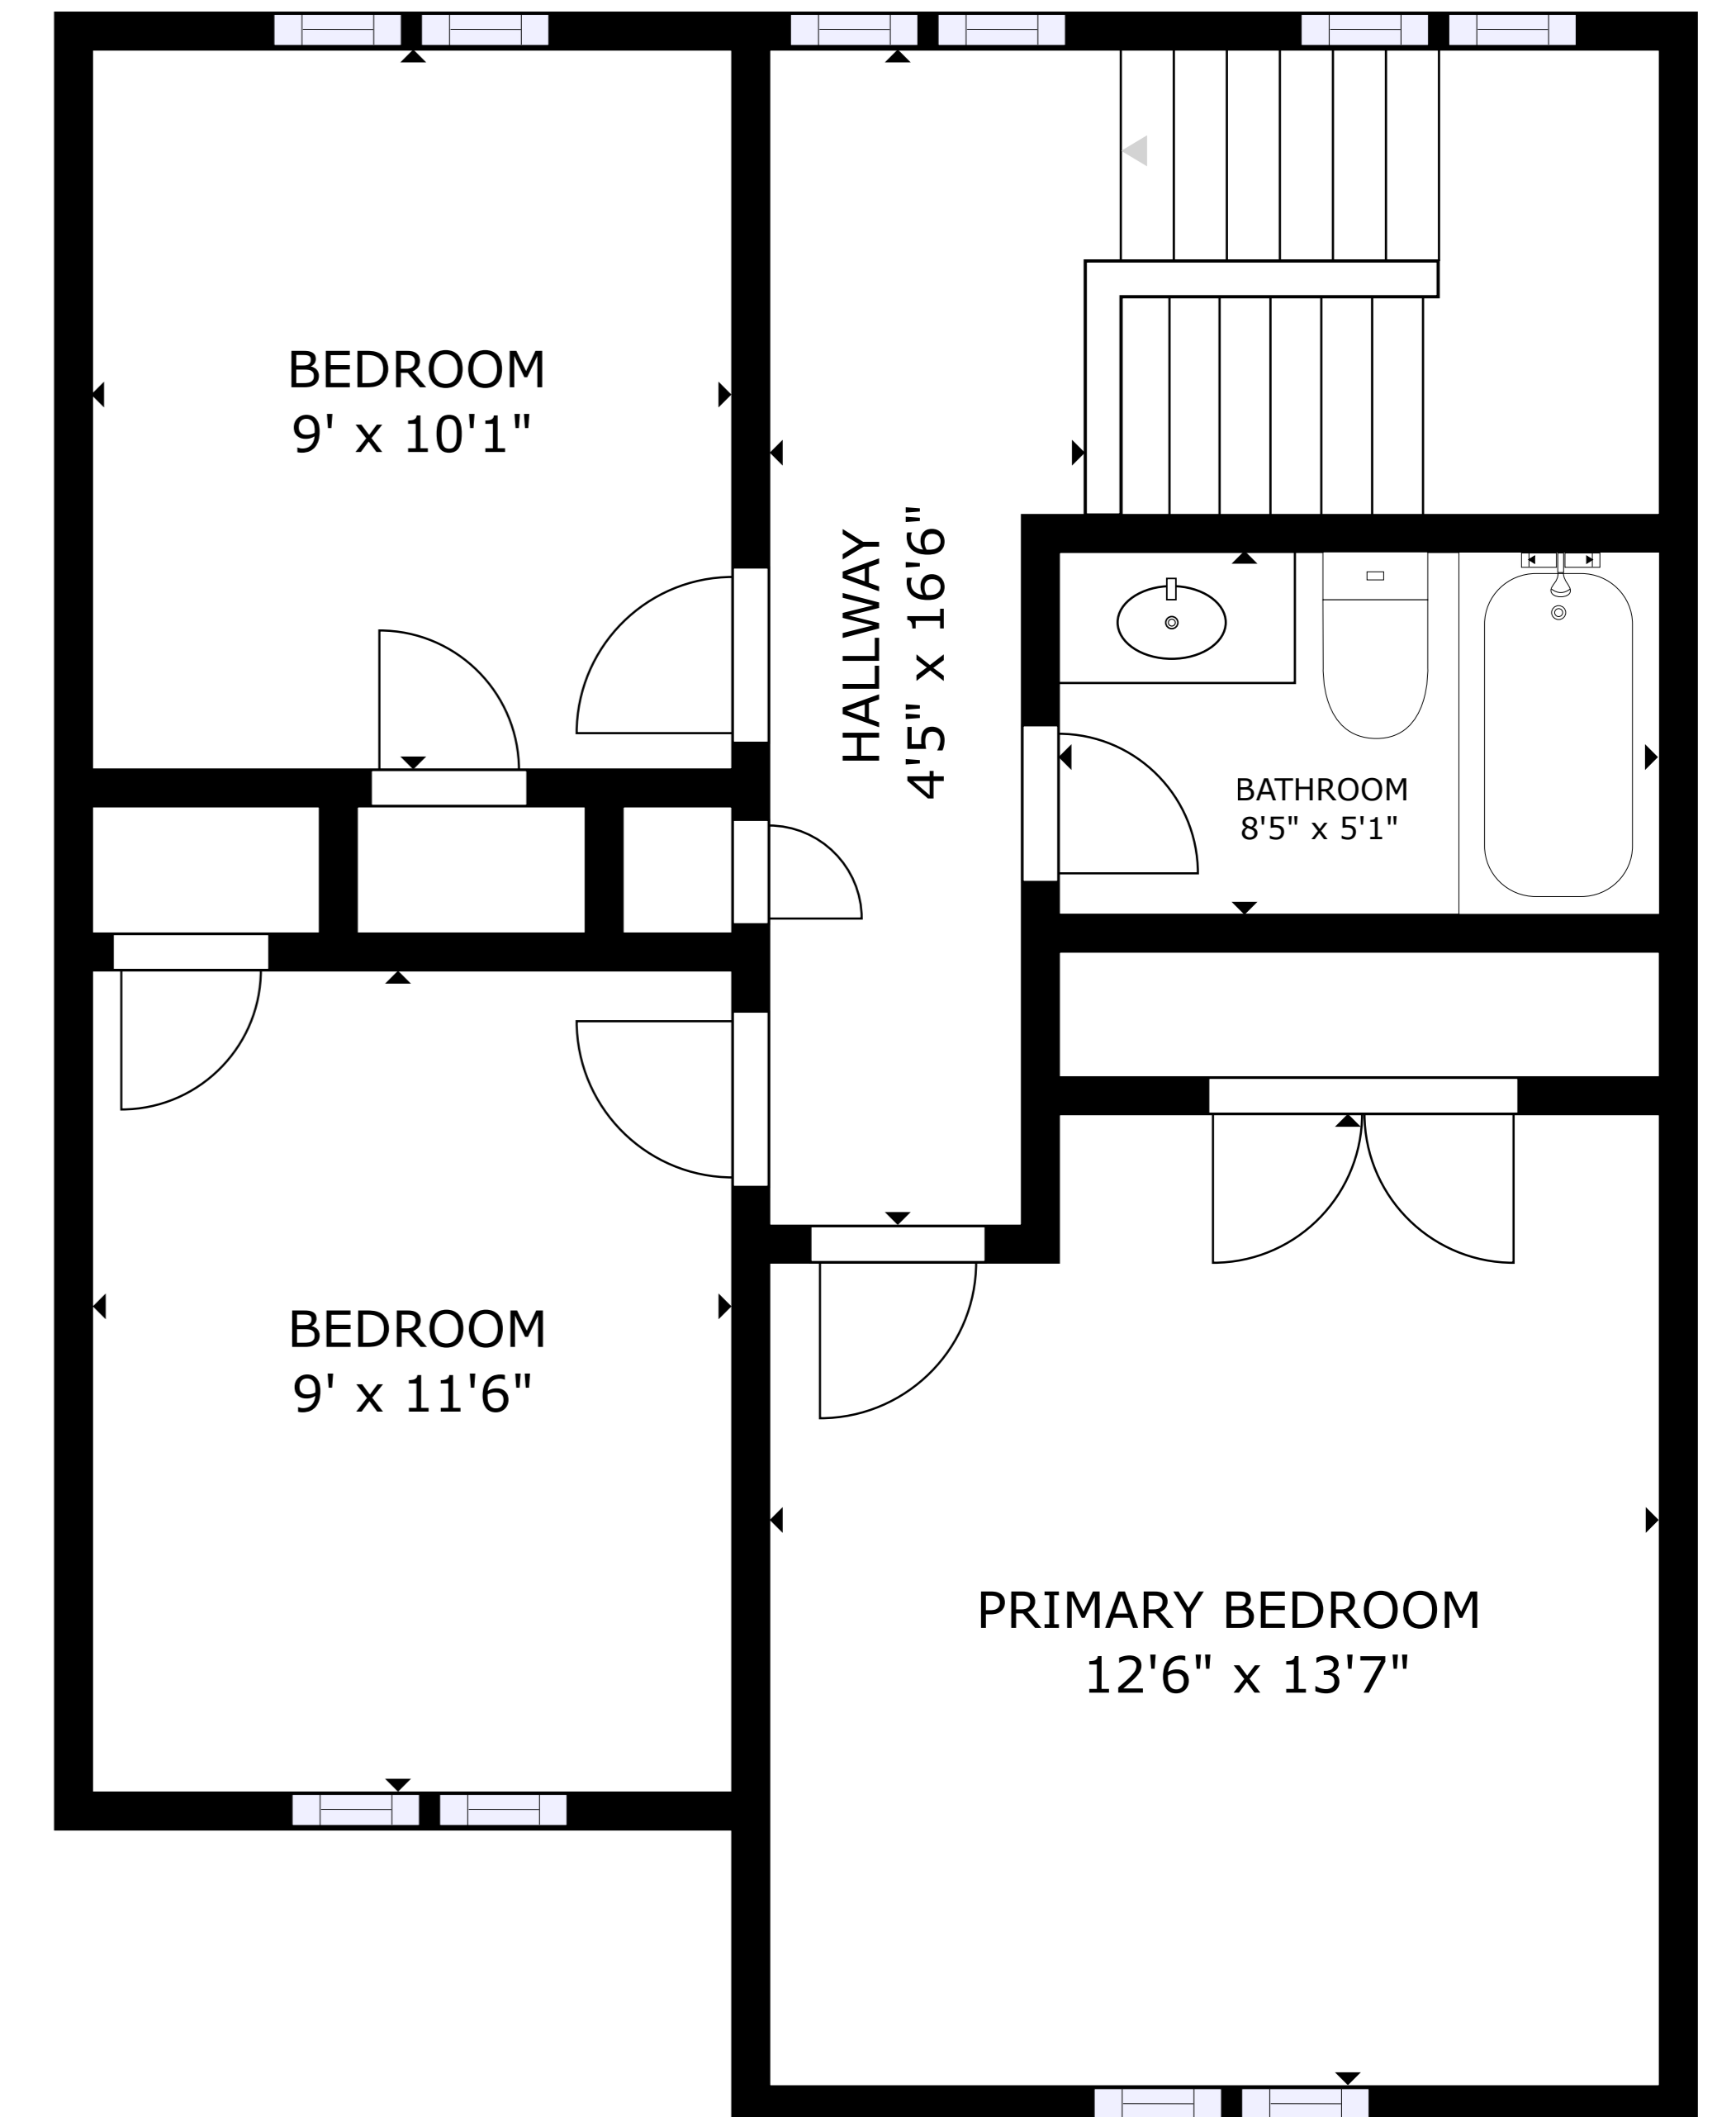

FLOOR 1

FLOOR 2

FLOOR 3

GROSS INTERNAL AREA
 FLOOR 1: 553 sq ft, FLOOR 2: 529 sq ft, FLOOR 3: 585 sq ft
 TOTAL: 1667 sq ft
 SIZES AND DIMENSIONS ARE APPROXIMATE, ACTUAL MAY VARY.