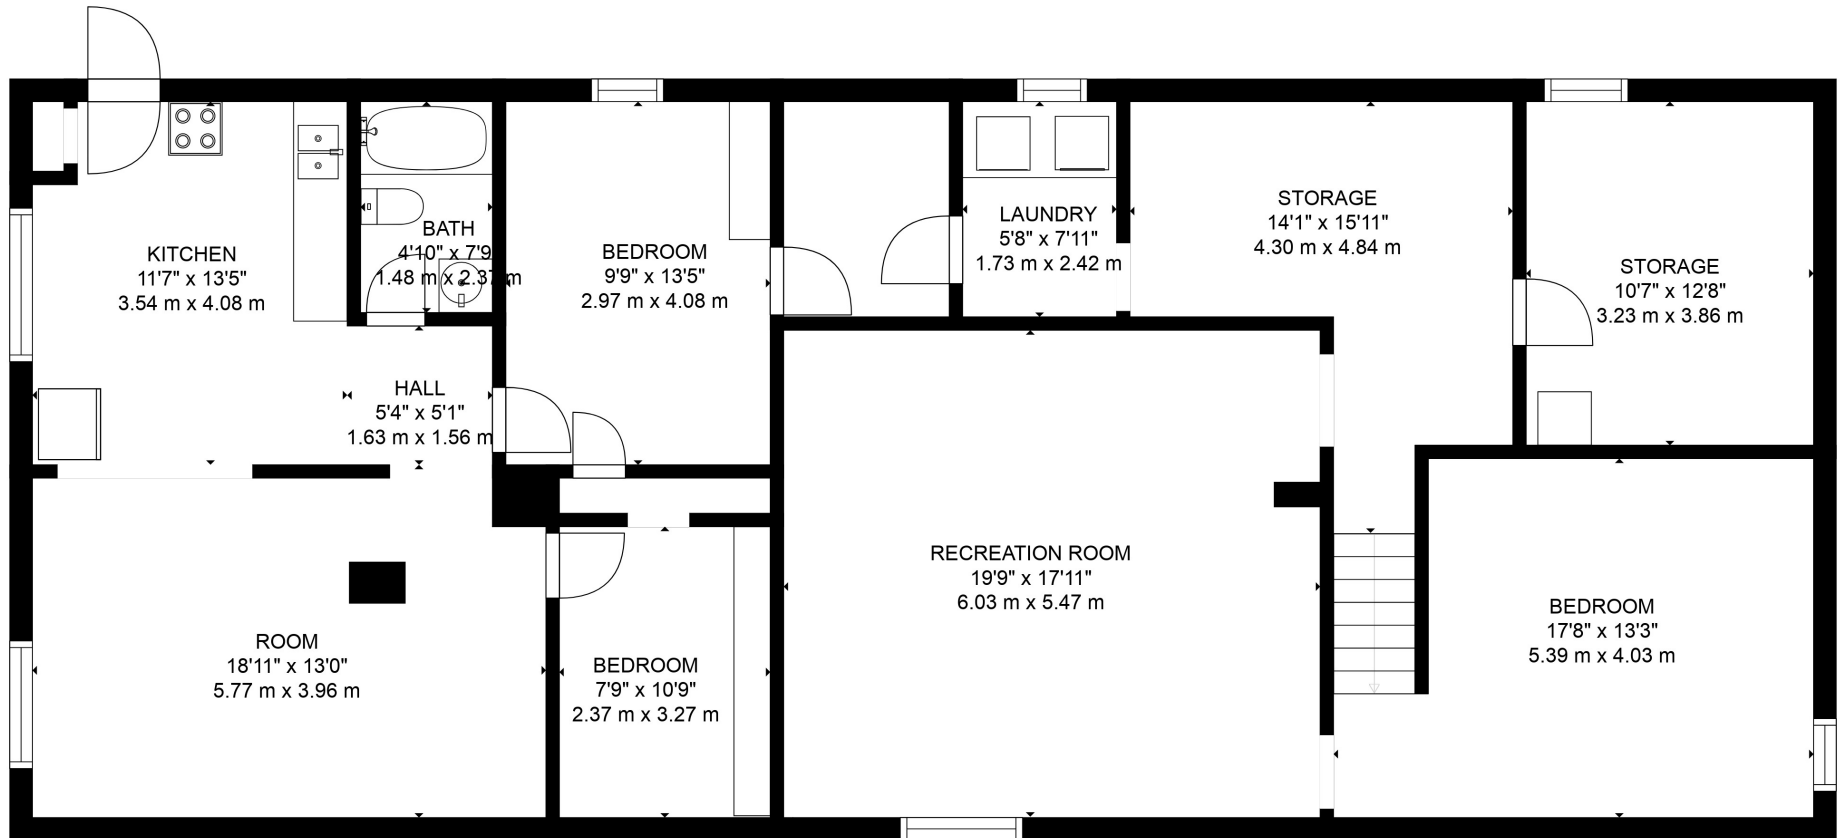

SIZES AND DIMENSIONS ARE APPROXIMATE, ACTUAL MAY VARY.

**Estimated areas**

GLA FLOOR 1: 0 sq. ft, excluded 1887 sq. ft  
 GLA FLOOR 2: 2031 sq. ft, excluded 54 sq. ft  
 GLA FLOOR 3: 902 sq. ft, excluded 37 sq. ft  
 Total GLA 2933 sq. ft, total scanned area 4911 sq. ft

SIZES AND DIMENSIONS ARE APPROXIMATE, ACTUAL MAY VARY.

### Estimated areas

GLA FLOOR 1: 0 sq. ft, excluded 1887 sq. ft  
 GLA FLOOR 2: 2031 sq. ft, excluded 54 sq. ft  
 GLA FLOOR 3: 902 sq. ft, excluded 37 sq. ft  
 Total GLA 2933 sq. ft, total scanned area 4911 sq. ft