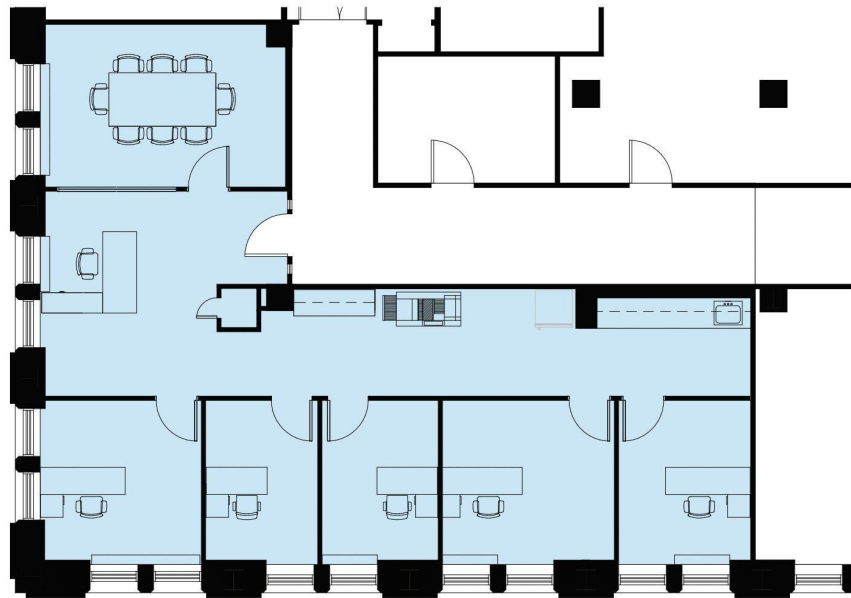

Suite 1110 Floor Plans

11th Floor – Suite 1110 – 1,745 rsf

RUSS BUILDING
235 MONTGOMERY

www.russbldg.com

Jim Collins
415.352.7239
jcollins@shorenstein.com
CA RE 00860991

Tom McDonnell
415.772.7086
tmcdonnell@shorenstein.com
CA RE 01011145