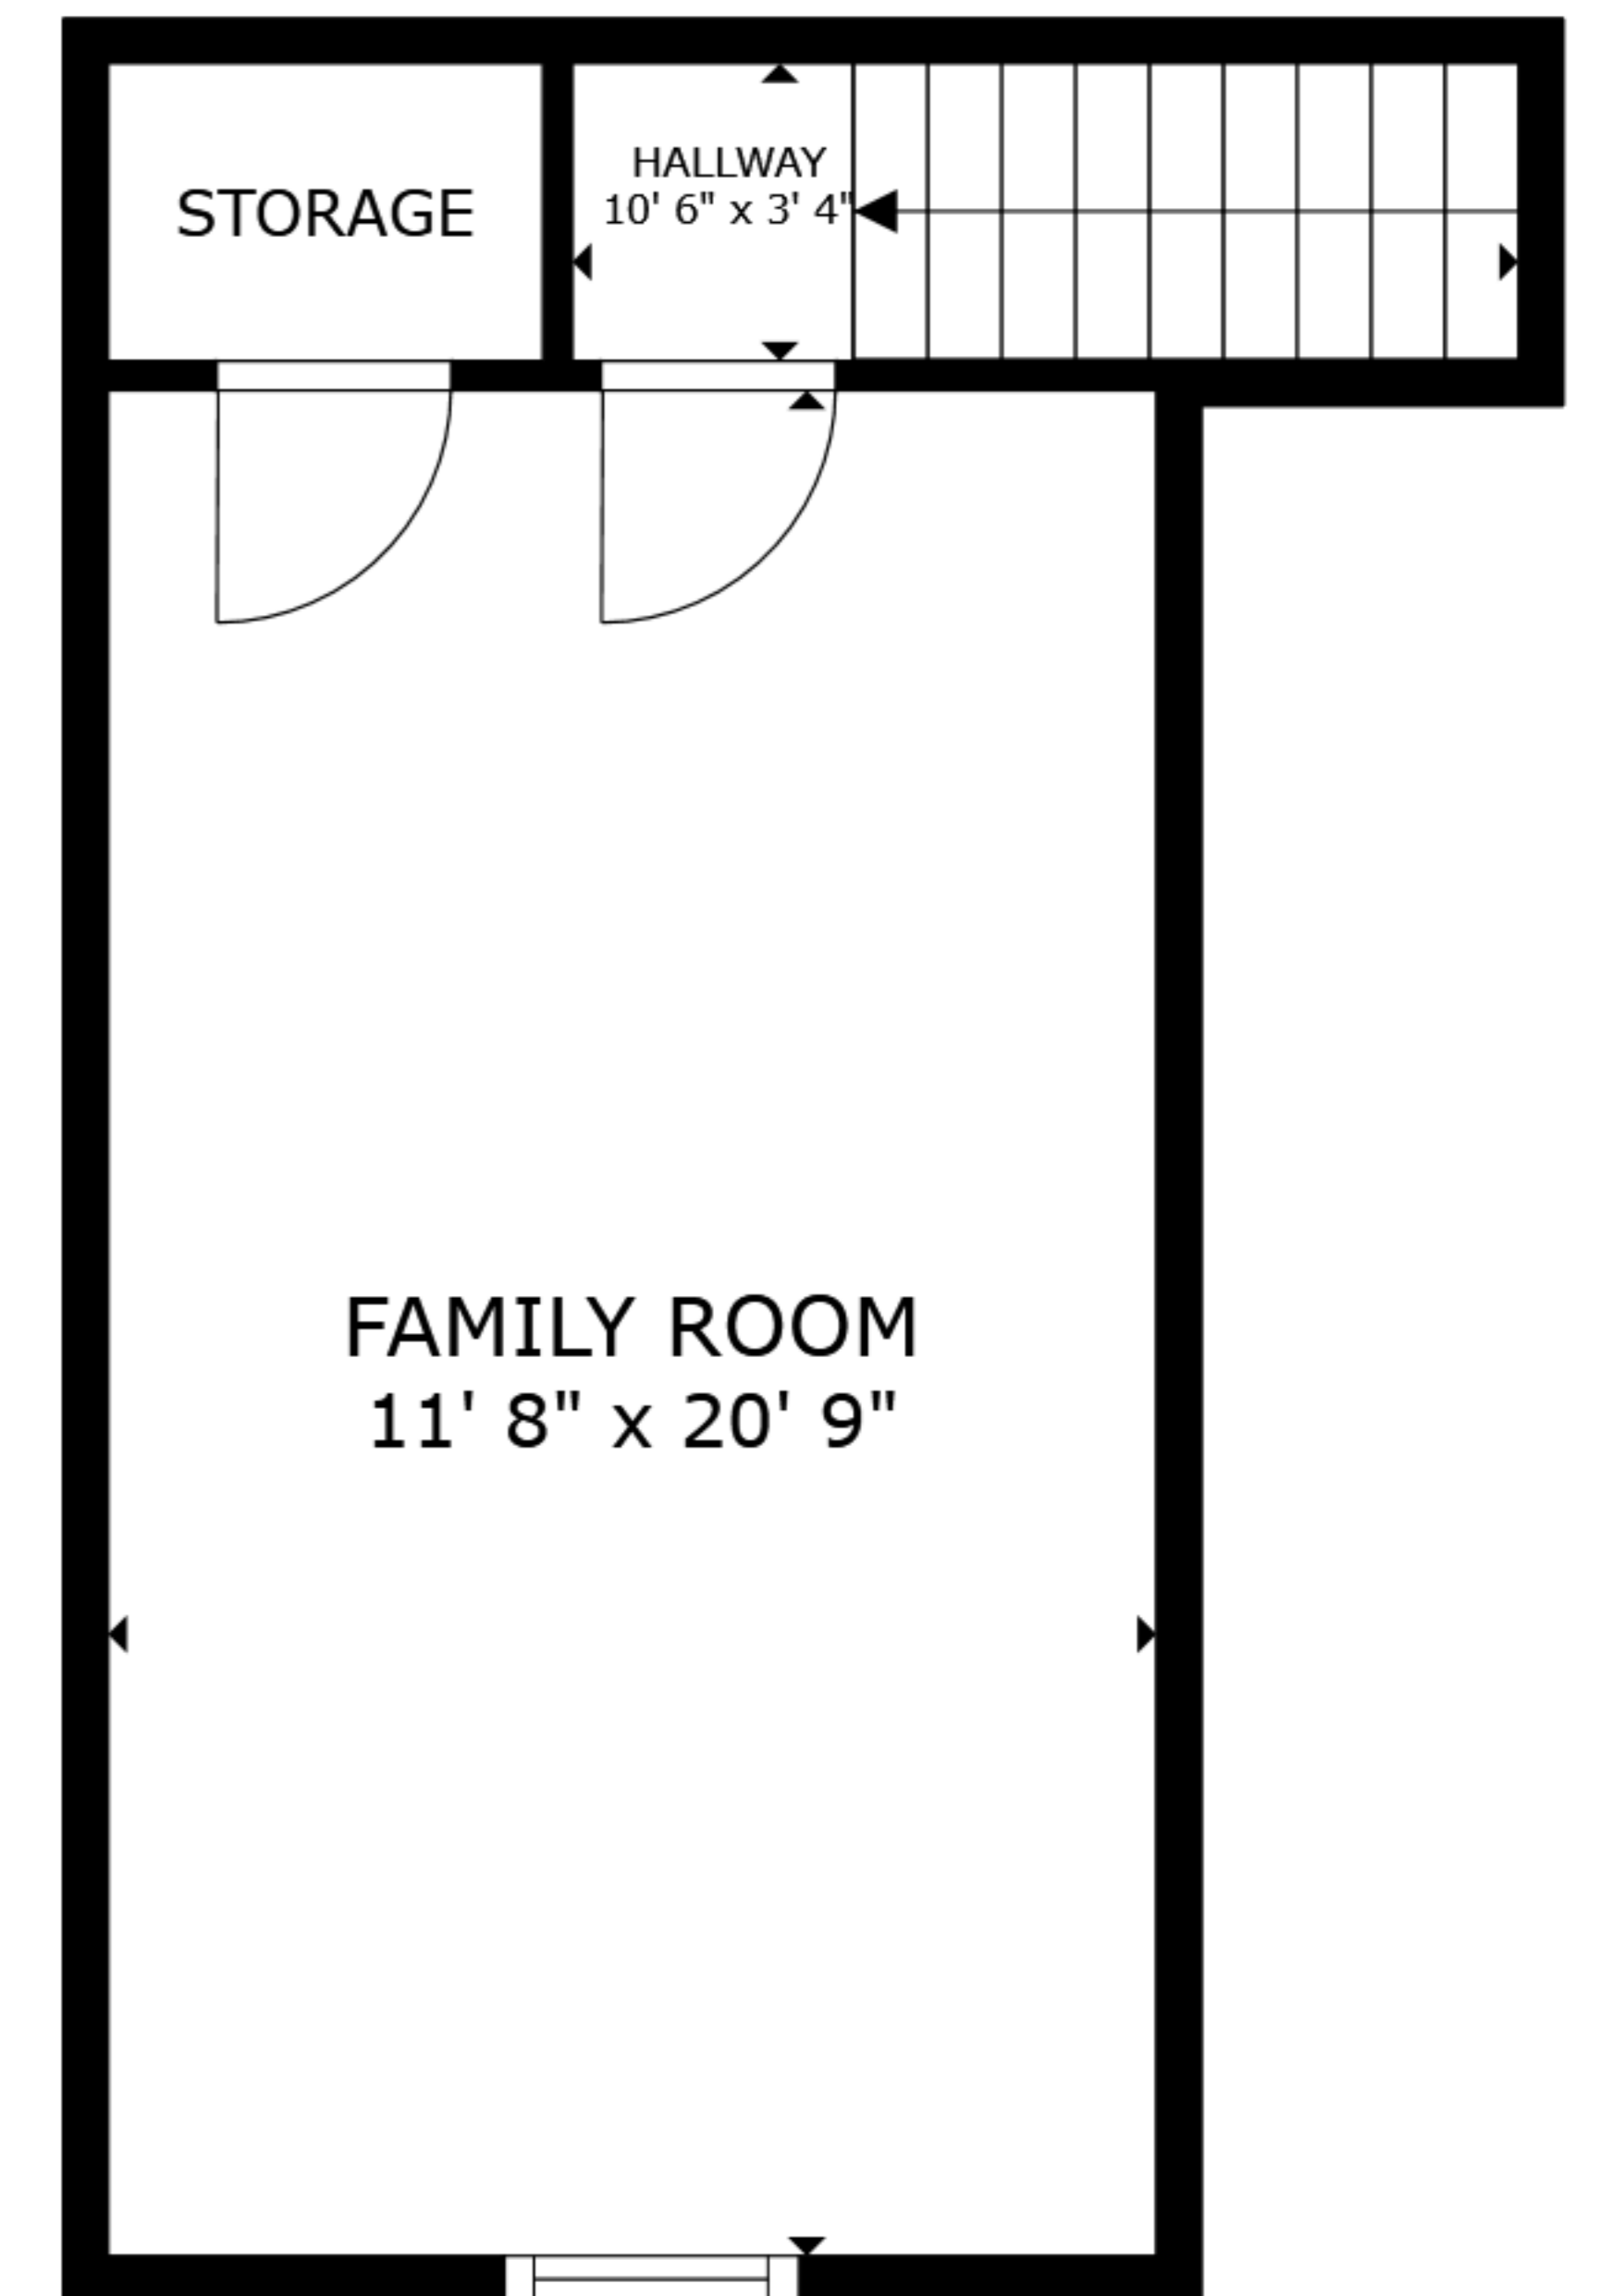

FLOOR 1

FLOOR 2

GROSS INTERNAL AREA
 FLOOR 1 1,483 sq.ft. FLOOR 2 299 sq.ft.
 EXCLUDED AREAS : GARAGE 434 sq.ft.
 TOTAL : 1,781 sq.ft.

SIZES AND DIMENSIONS ARE APPROXIMATE, ACTUAL MAY VARY.