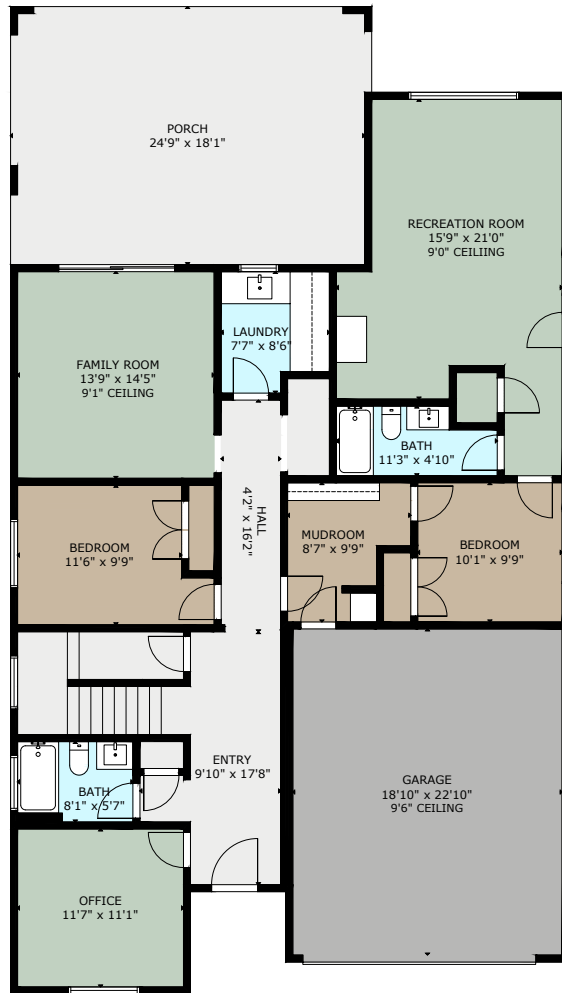

LOWER FLOOR
1,614 SQ. FT.

MAIN FLOOR
1,901 SQ. FT.

3330 WOODRUSH DRIVE

	FINISHED	UNFINISHED	GARAGE	BALCONY	PORCH
MAIN	1901	-	-	283	-
LOWER	1614	-	430	-	426
TOTAL	3515	-	430	283	426

SIZE AND DIMENSIONS ARE APPROXIMATE, ACTUAL MAY VARY
PREPARED FOR THE EXCLUSIVE USE OF