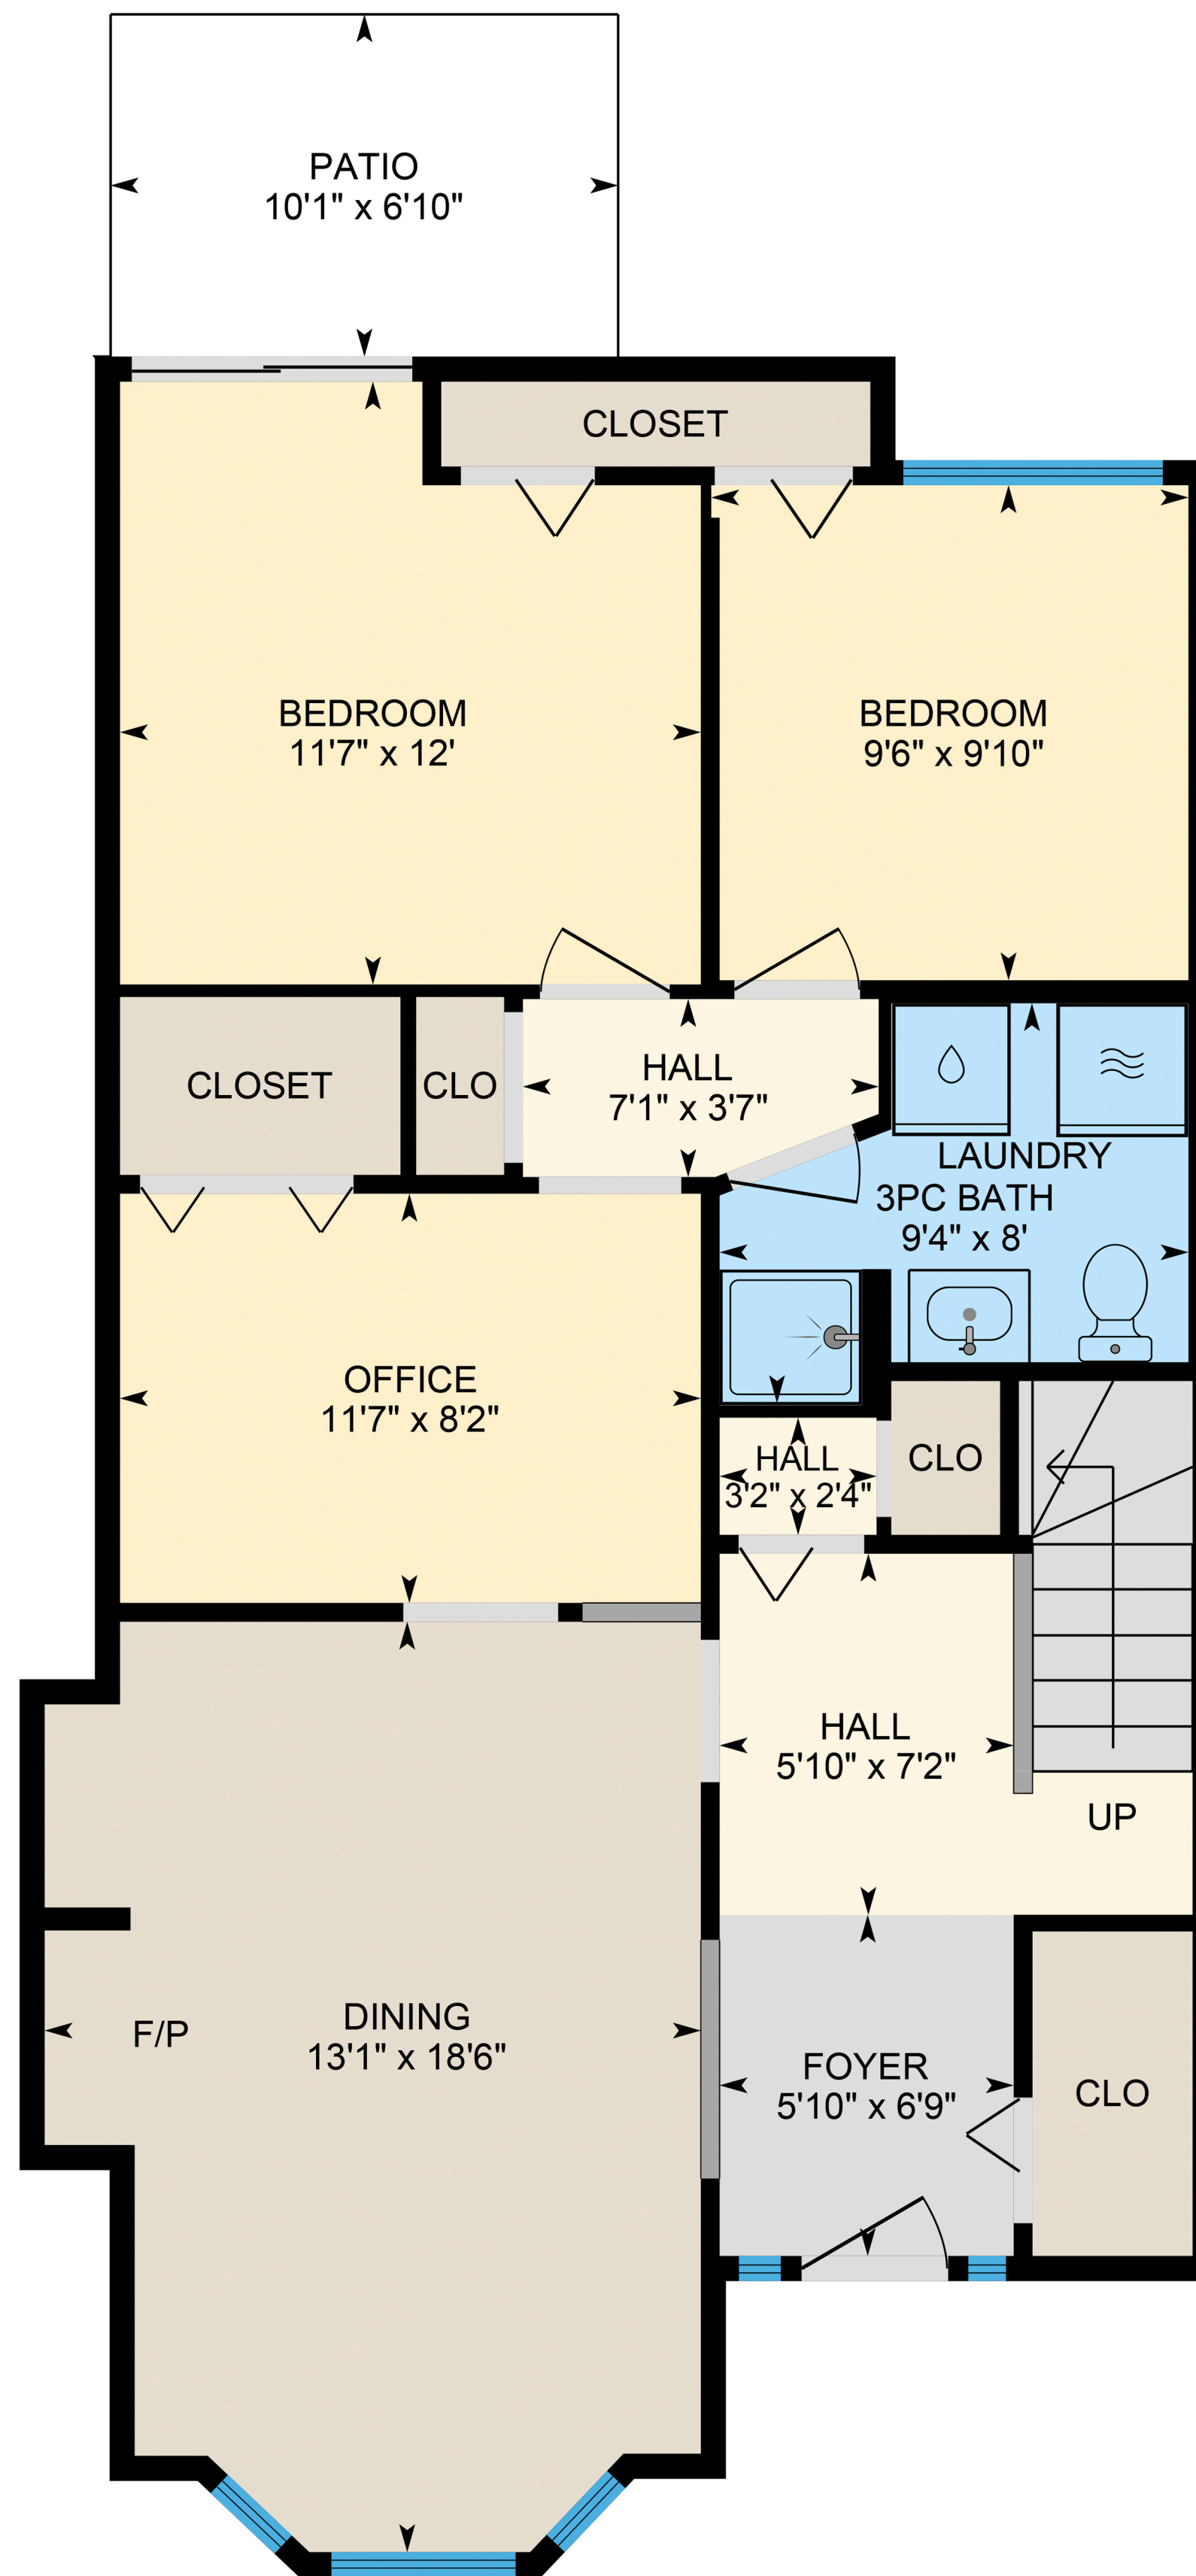

125 Springfield Dr,
Langley Twp, BC

KRISTI RUTHERFORD

Real Estate Agent

604-614-8956

krutherfordrealestate@gmail.com

rutherfordrealestate.ca

Main: 917 sq.ft.

Above: 883 sq.ft.

Total: 1800 sq.ft.

Main

Above

Measured on: Jul 25, 2024

White regions are excluded from total floor area in iGUIDE floor plans.
All room dimensions and floor areas must be considered approximate
and are subject to independent verification.