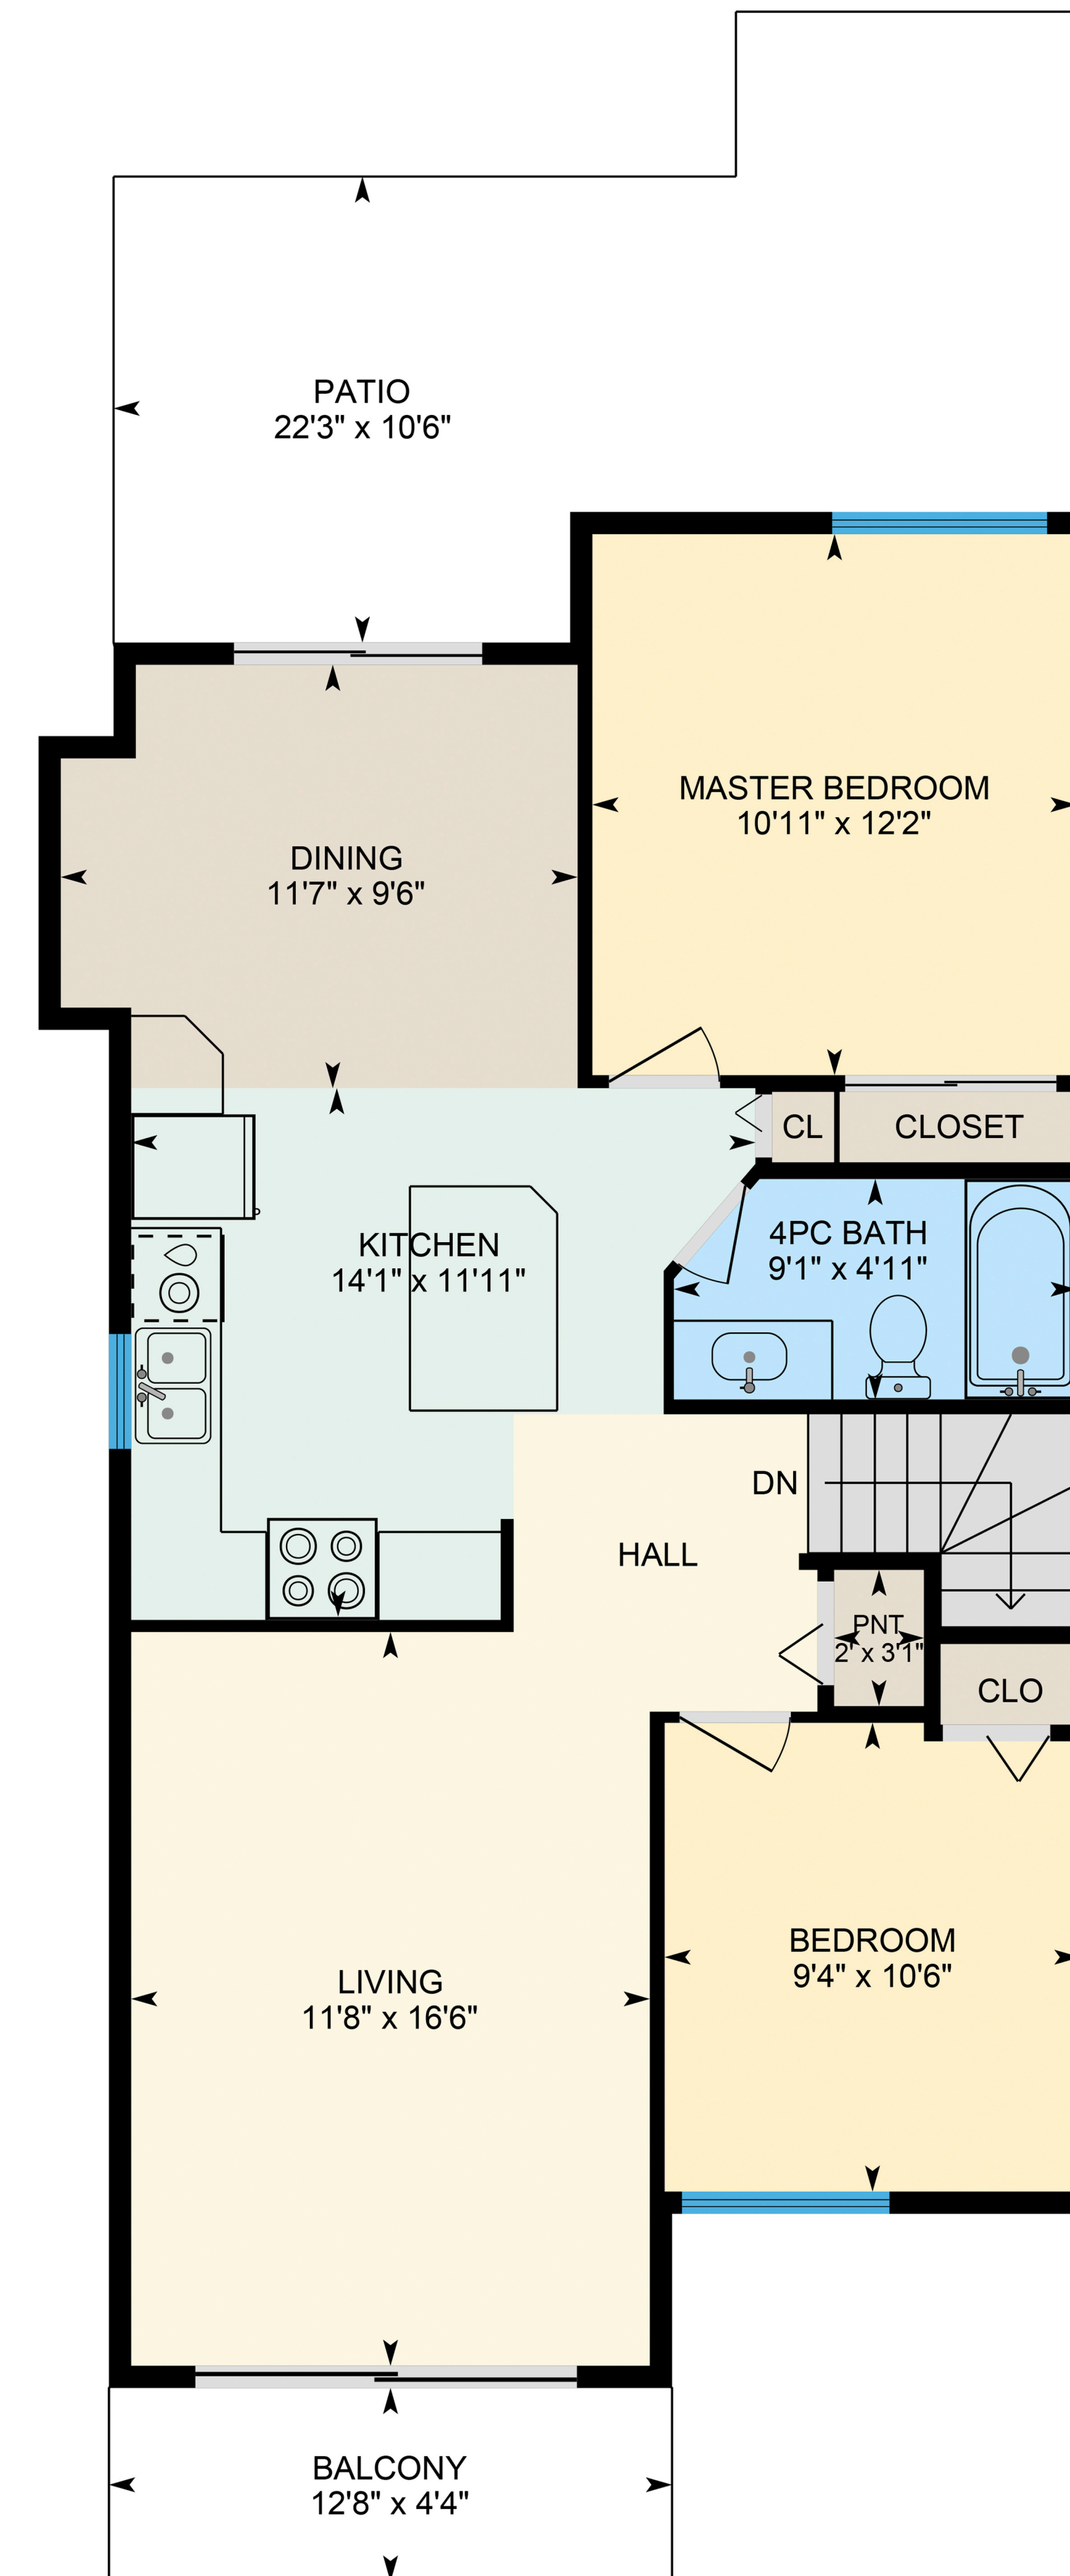

125 Springfield Dr,
Langley Twp, BC

KRISTI RUTHERFORD

Real Estate Agent

604-614-8956

krutherfordrealestate@gmail.com

rutherfordrealestate.ca

Main: 917 sq.ft.

Above: 883 sq.ft.

Total: 1800 sq.ft.

Main

Above

Measured on: Jul 25, 2024

White regions are excluded from total floor area in iGUIDE floor plans.
All room dimensions and floor areas must be considered approximate
and are subject to independent verification.