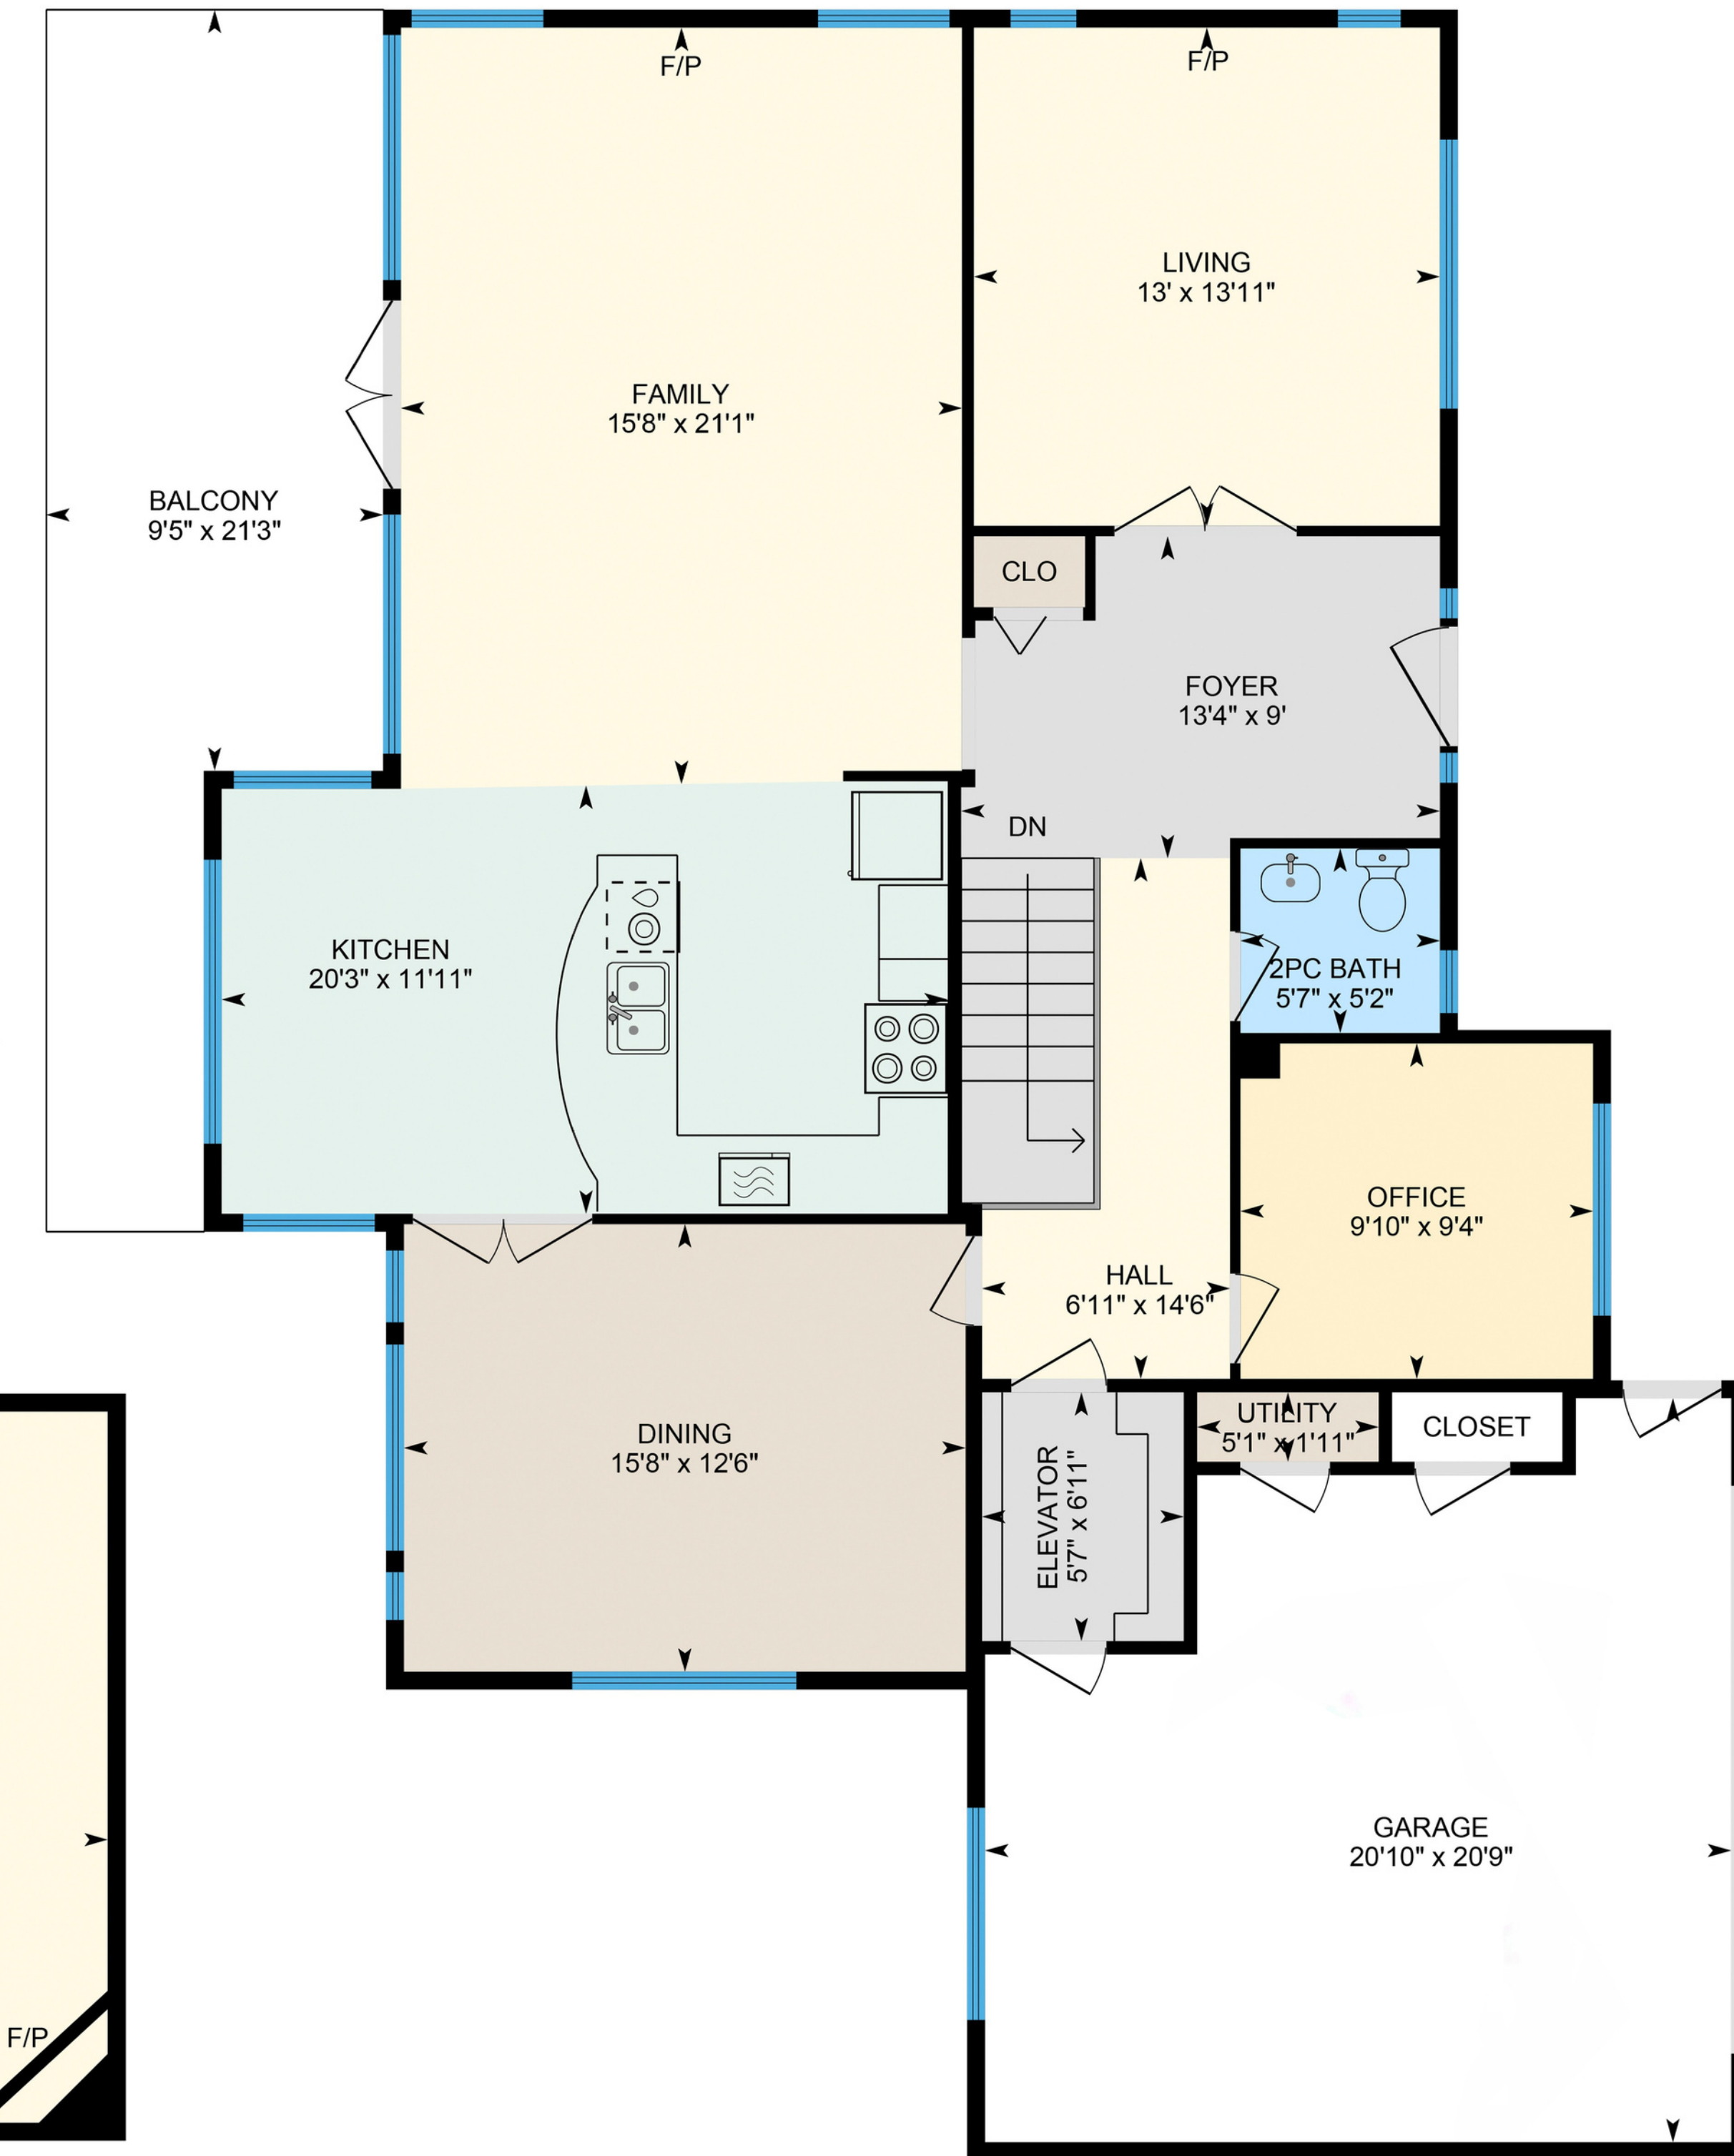

2745 Lucern Crescent, Abbotsford, BC

Below: 848 sq.ft.
Main: 1778 sq.ft.
Above: 1458 sq.ft.
Total: 4084 sq.ft.

DIVEN KISUN
Senior Advisor® Sutton Westcoast
604-308-3882
888-722-6499
www.divenkisun.com
diven@divenkisun.ca

Below

Main

Above

Measured on: Mar05, 2024

White regions are excluded from total floor area in iGUIDE floor plans.
All room dimensions and floor areas must be considered approximate
and are subject to independent verification.