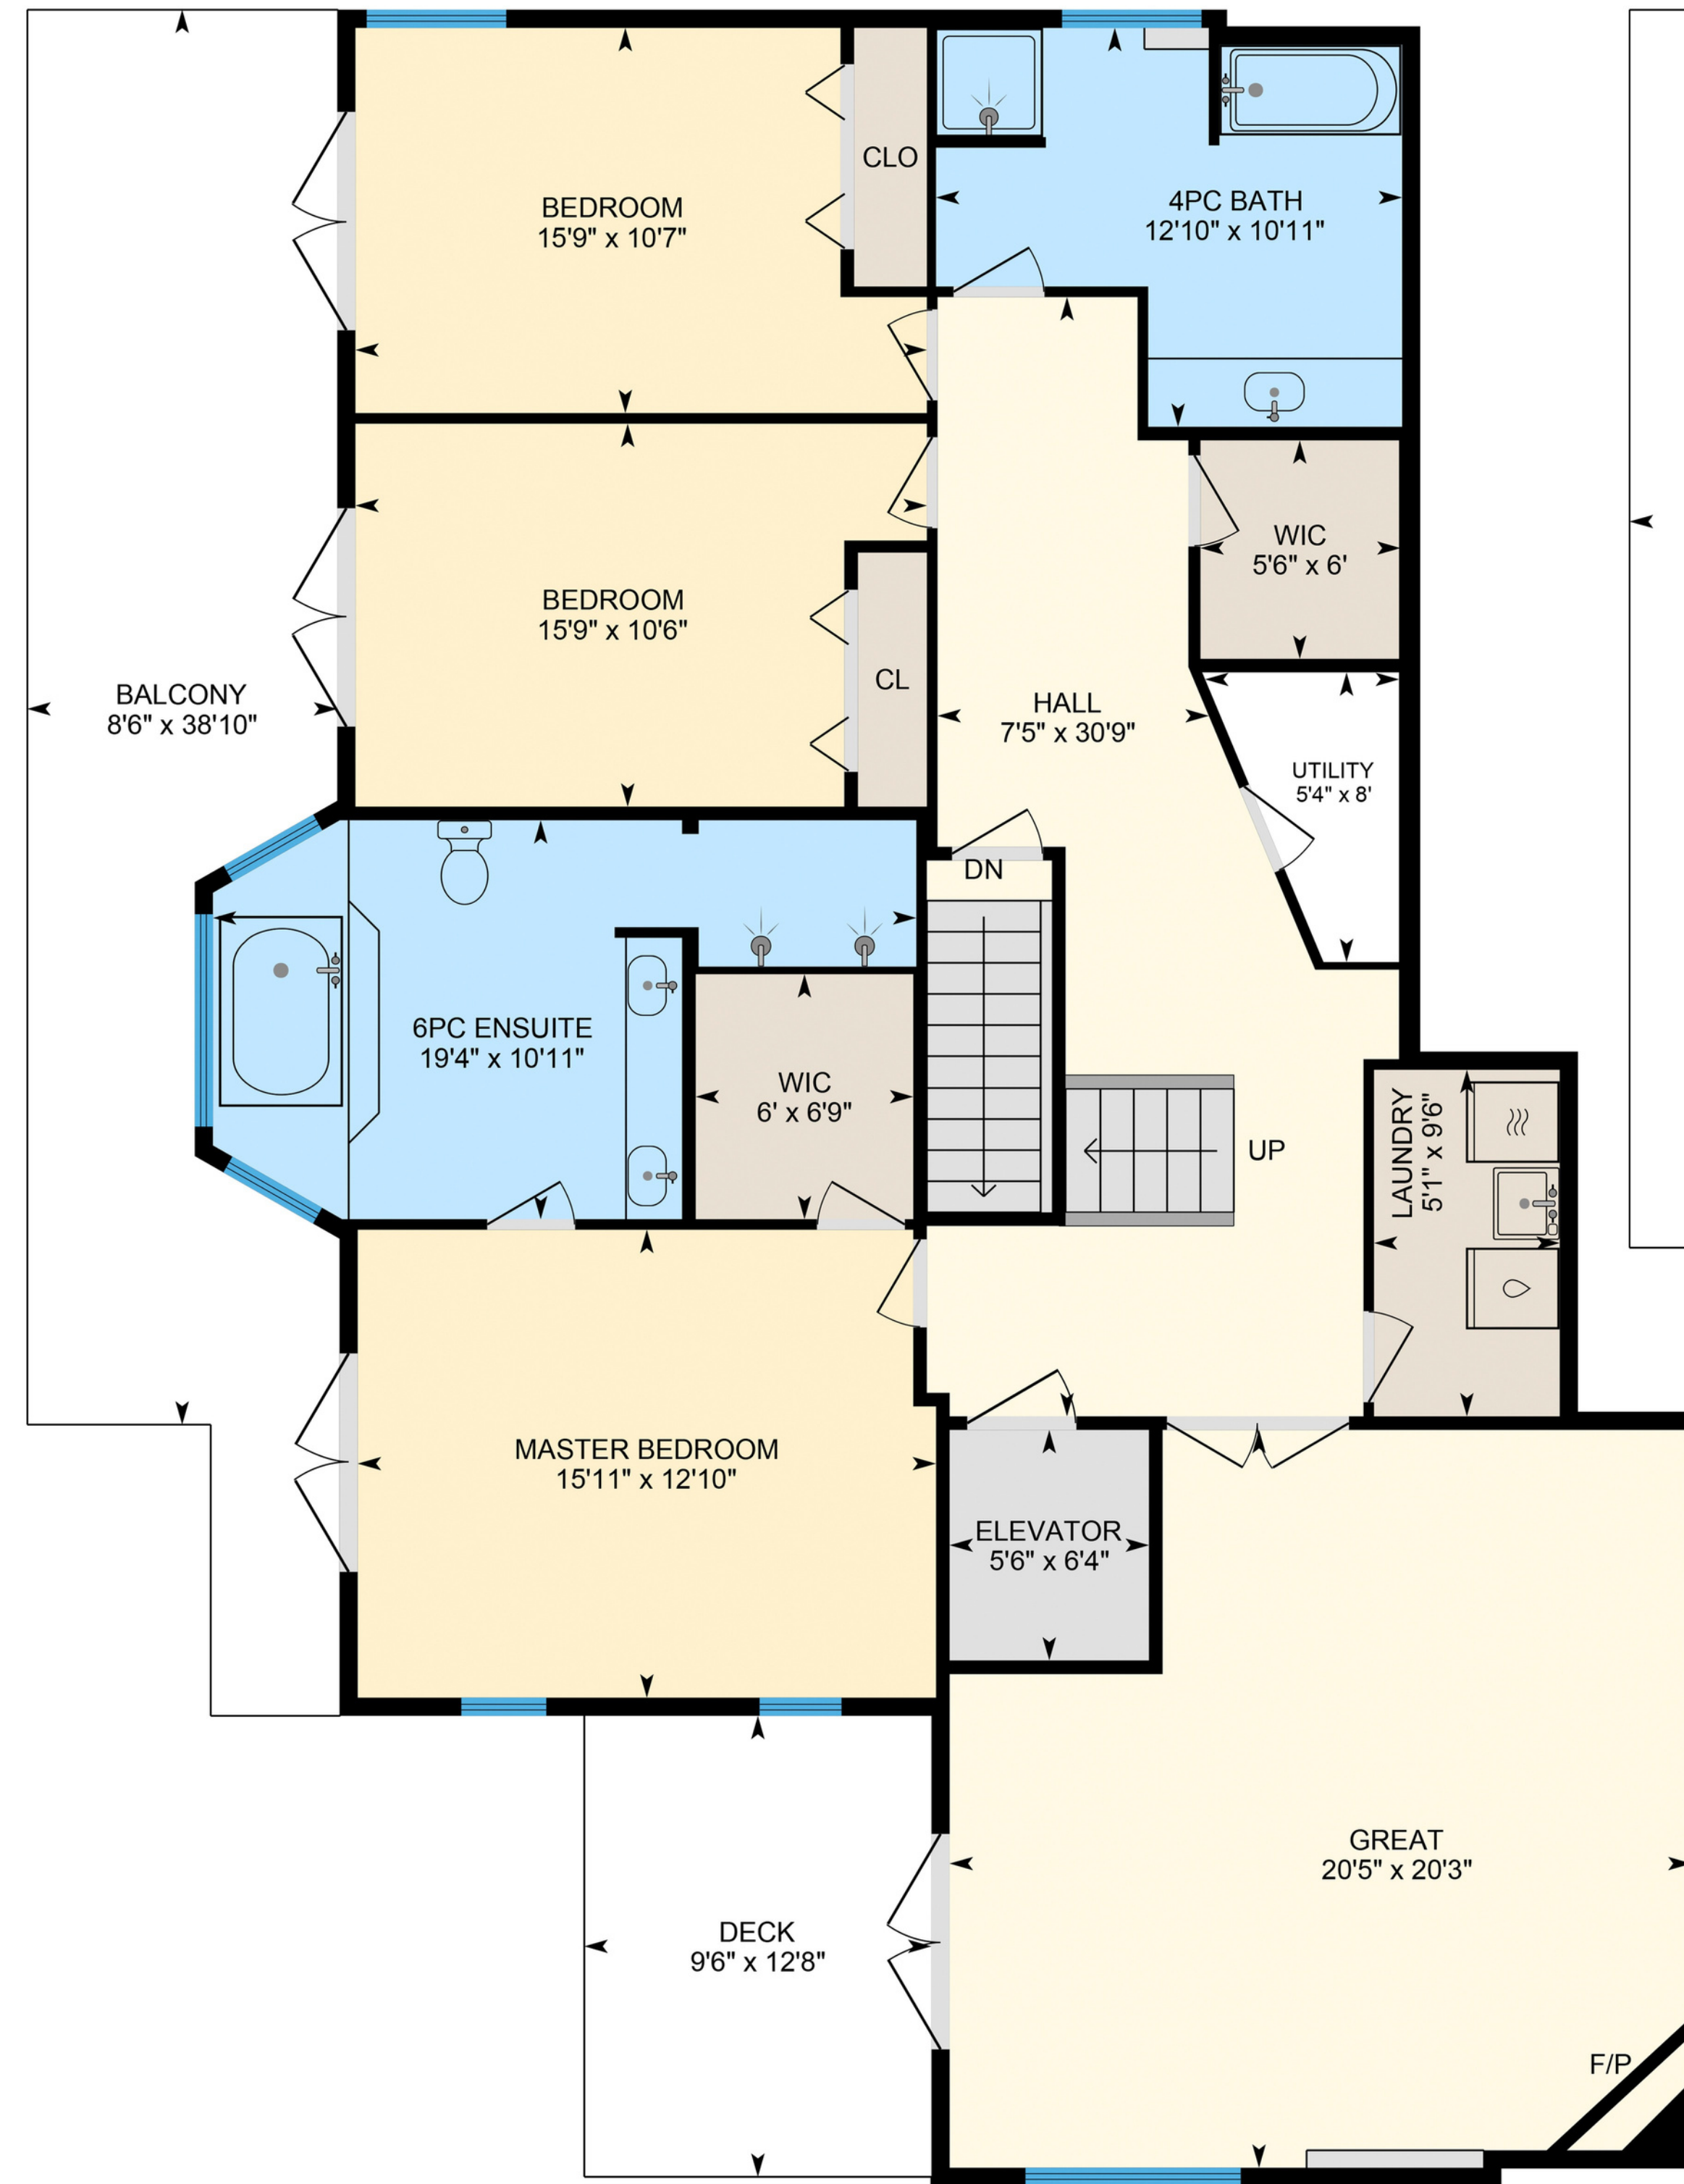

2745 Lucern Crescent, Abbotsford, BC

Below: 848 sq.ft.
Main: 1778 sq.ft.
Above: 1458 sq.ft.
Total: 4084 sq.ft.

DIVEN KISUN
Senior Advisor® Sutton Westcoast
604-308-3882
888-722-6499
www.divenkisun.com
diven@divenkisun.ca

Below

Main

Above

Measured on: Mar05, 2024

White regions are excluded from total floor area in iGUIDE floor plans.
All room dimensions and floor areas must be considered approximate
and are subject to independent verification.