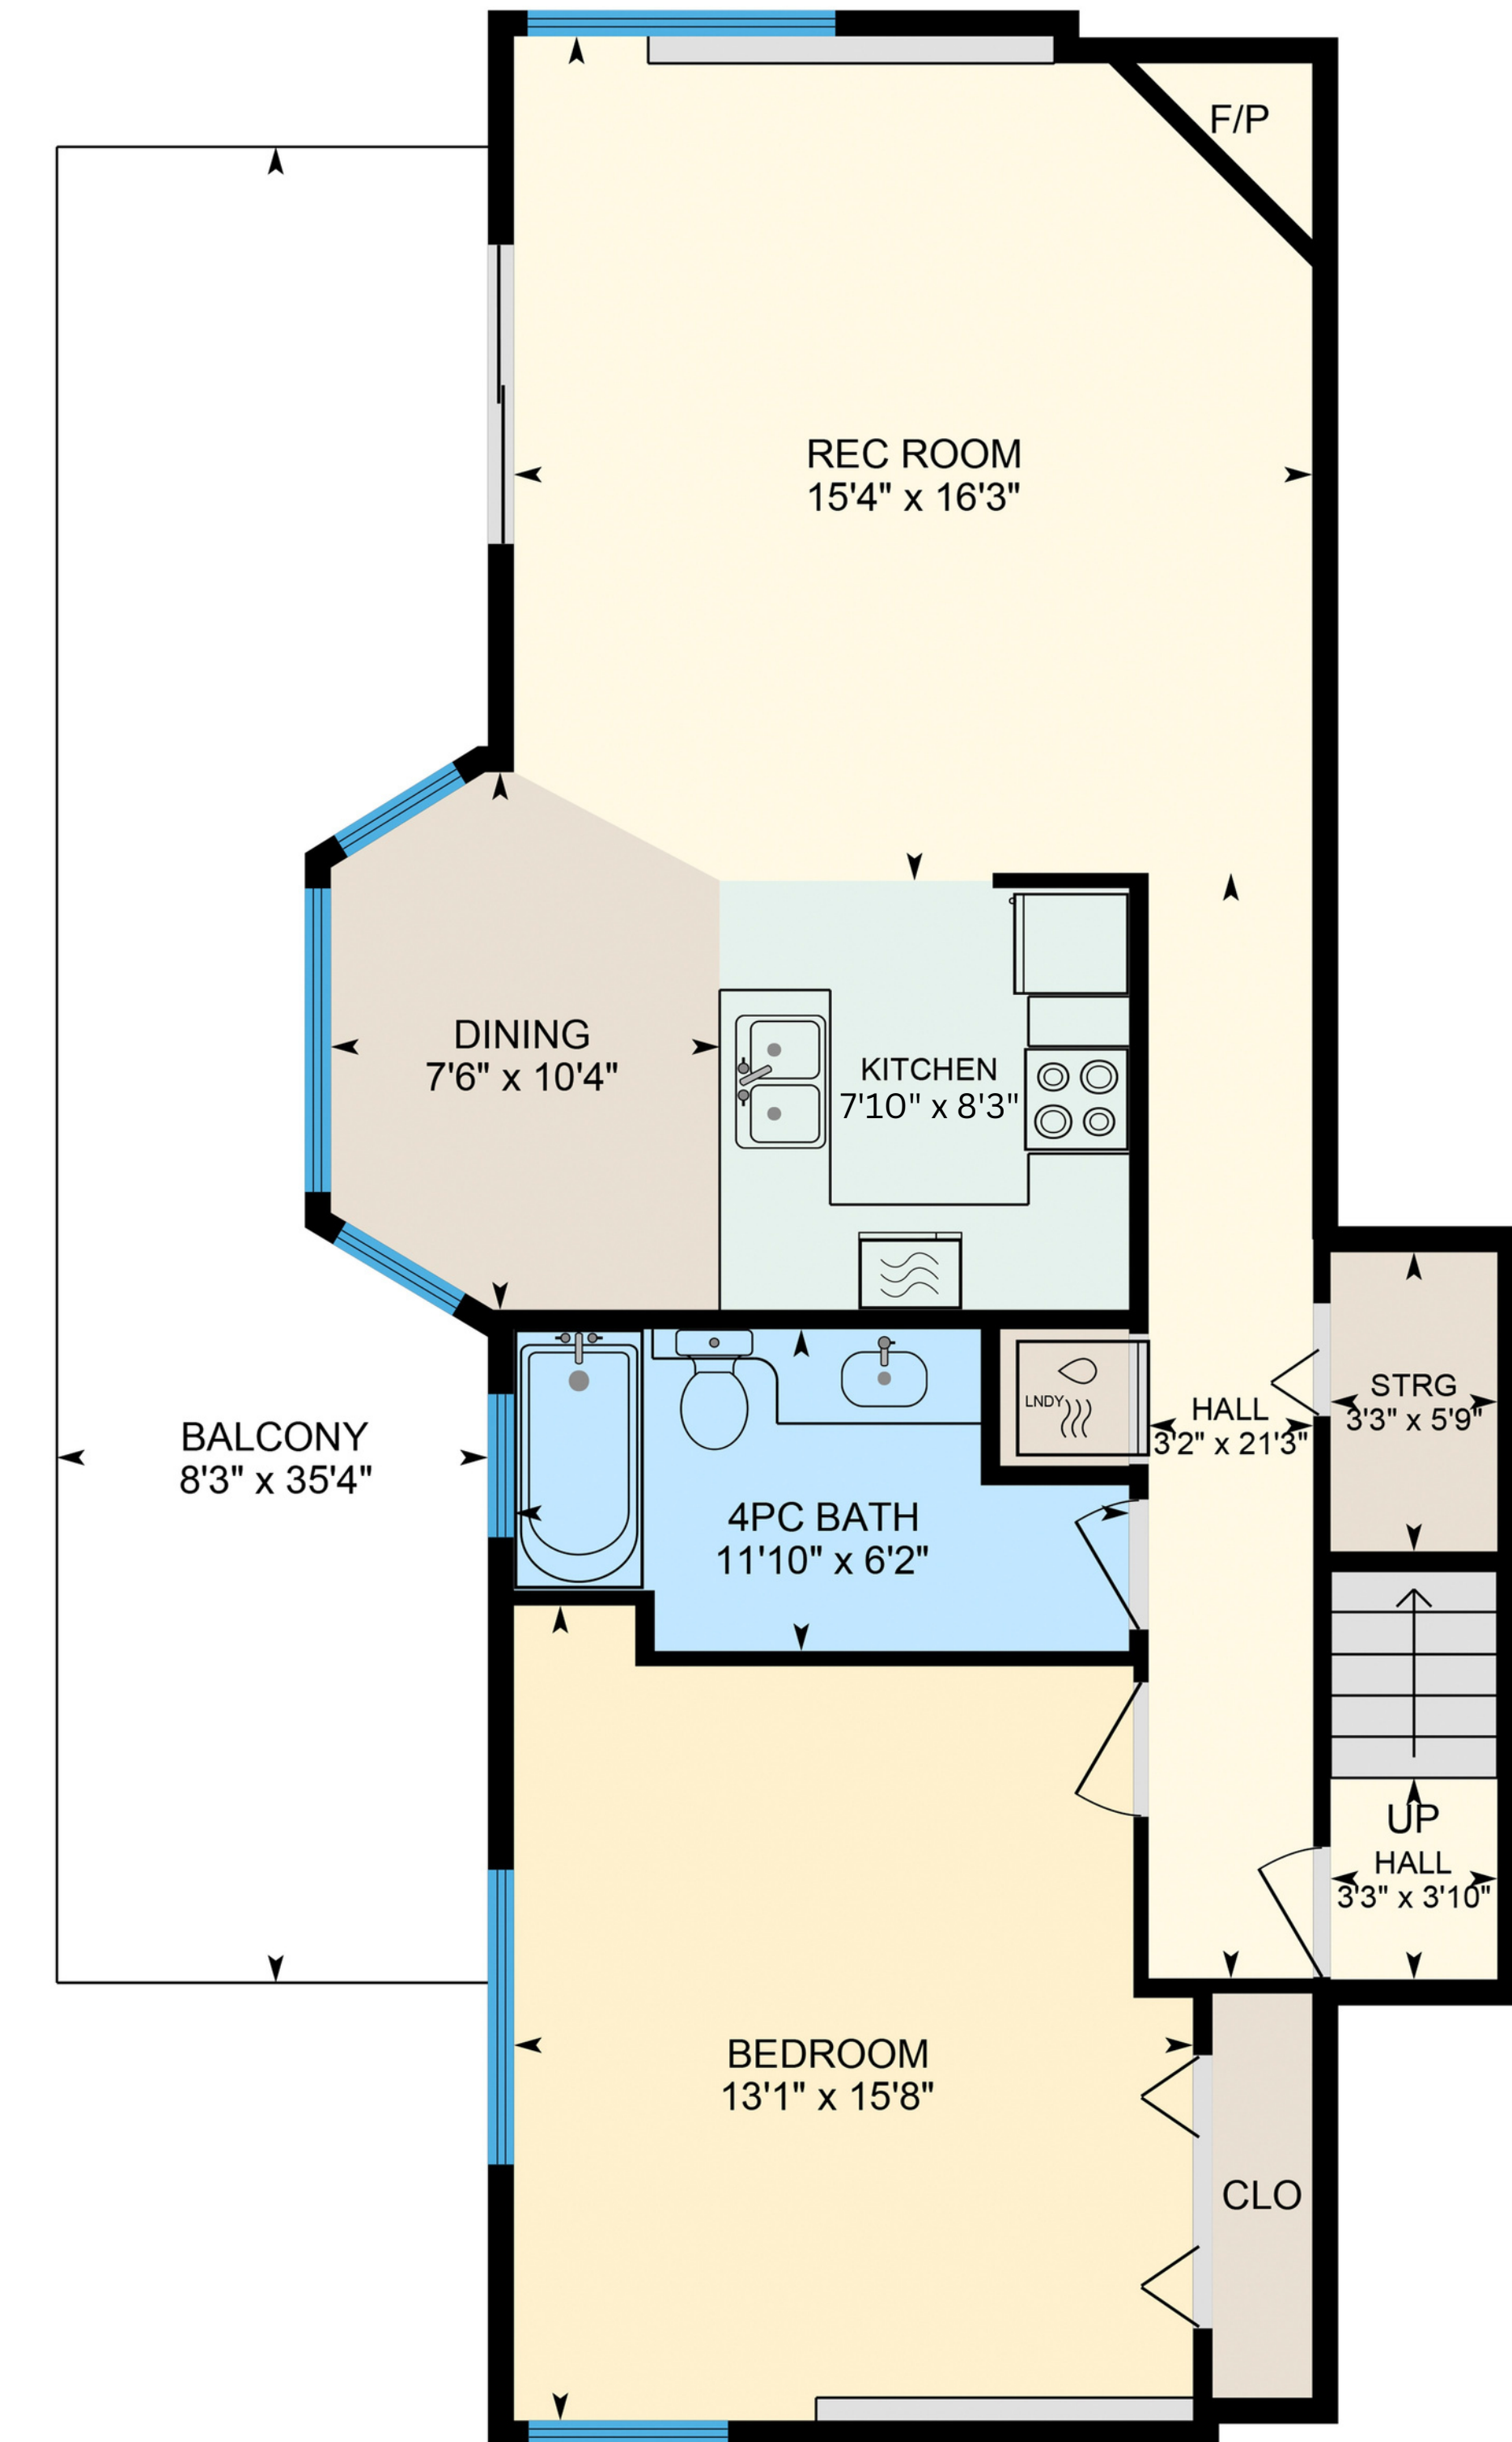

2745 Lucern Crescent, Abbotsford, BC

Below: 848 sq.ft.
Main: 1778 sq.ft.
Above: 1458 sq.ft.
Total: 4084 sq.ft.

DIVEN KISUN
Senior Advisor® Sutton Westcoast
604-308-3882
888-722-6499
www.divenkisun.com
diven@divenkisun.ca

Below

Main

Above

Measured on: Mar05, 2024

White regions are excluded from total floor area in iGUIDE floor plans.
All room dimensions and floor areas must be considered approximate
and are subject to independent verification.