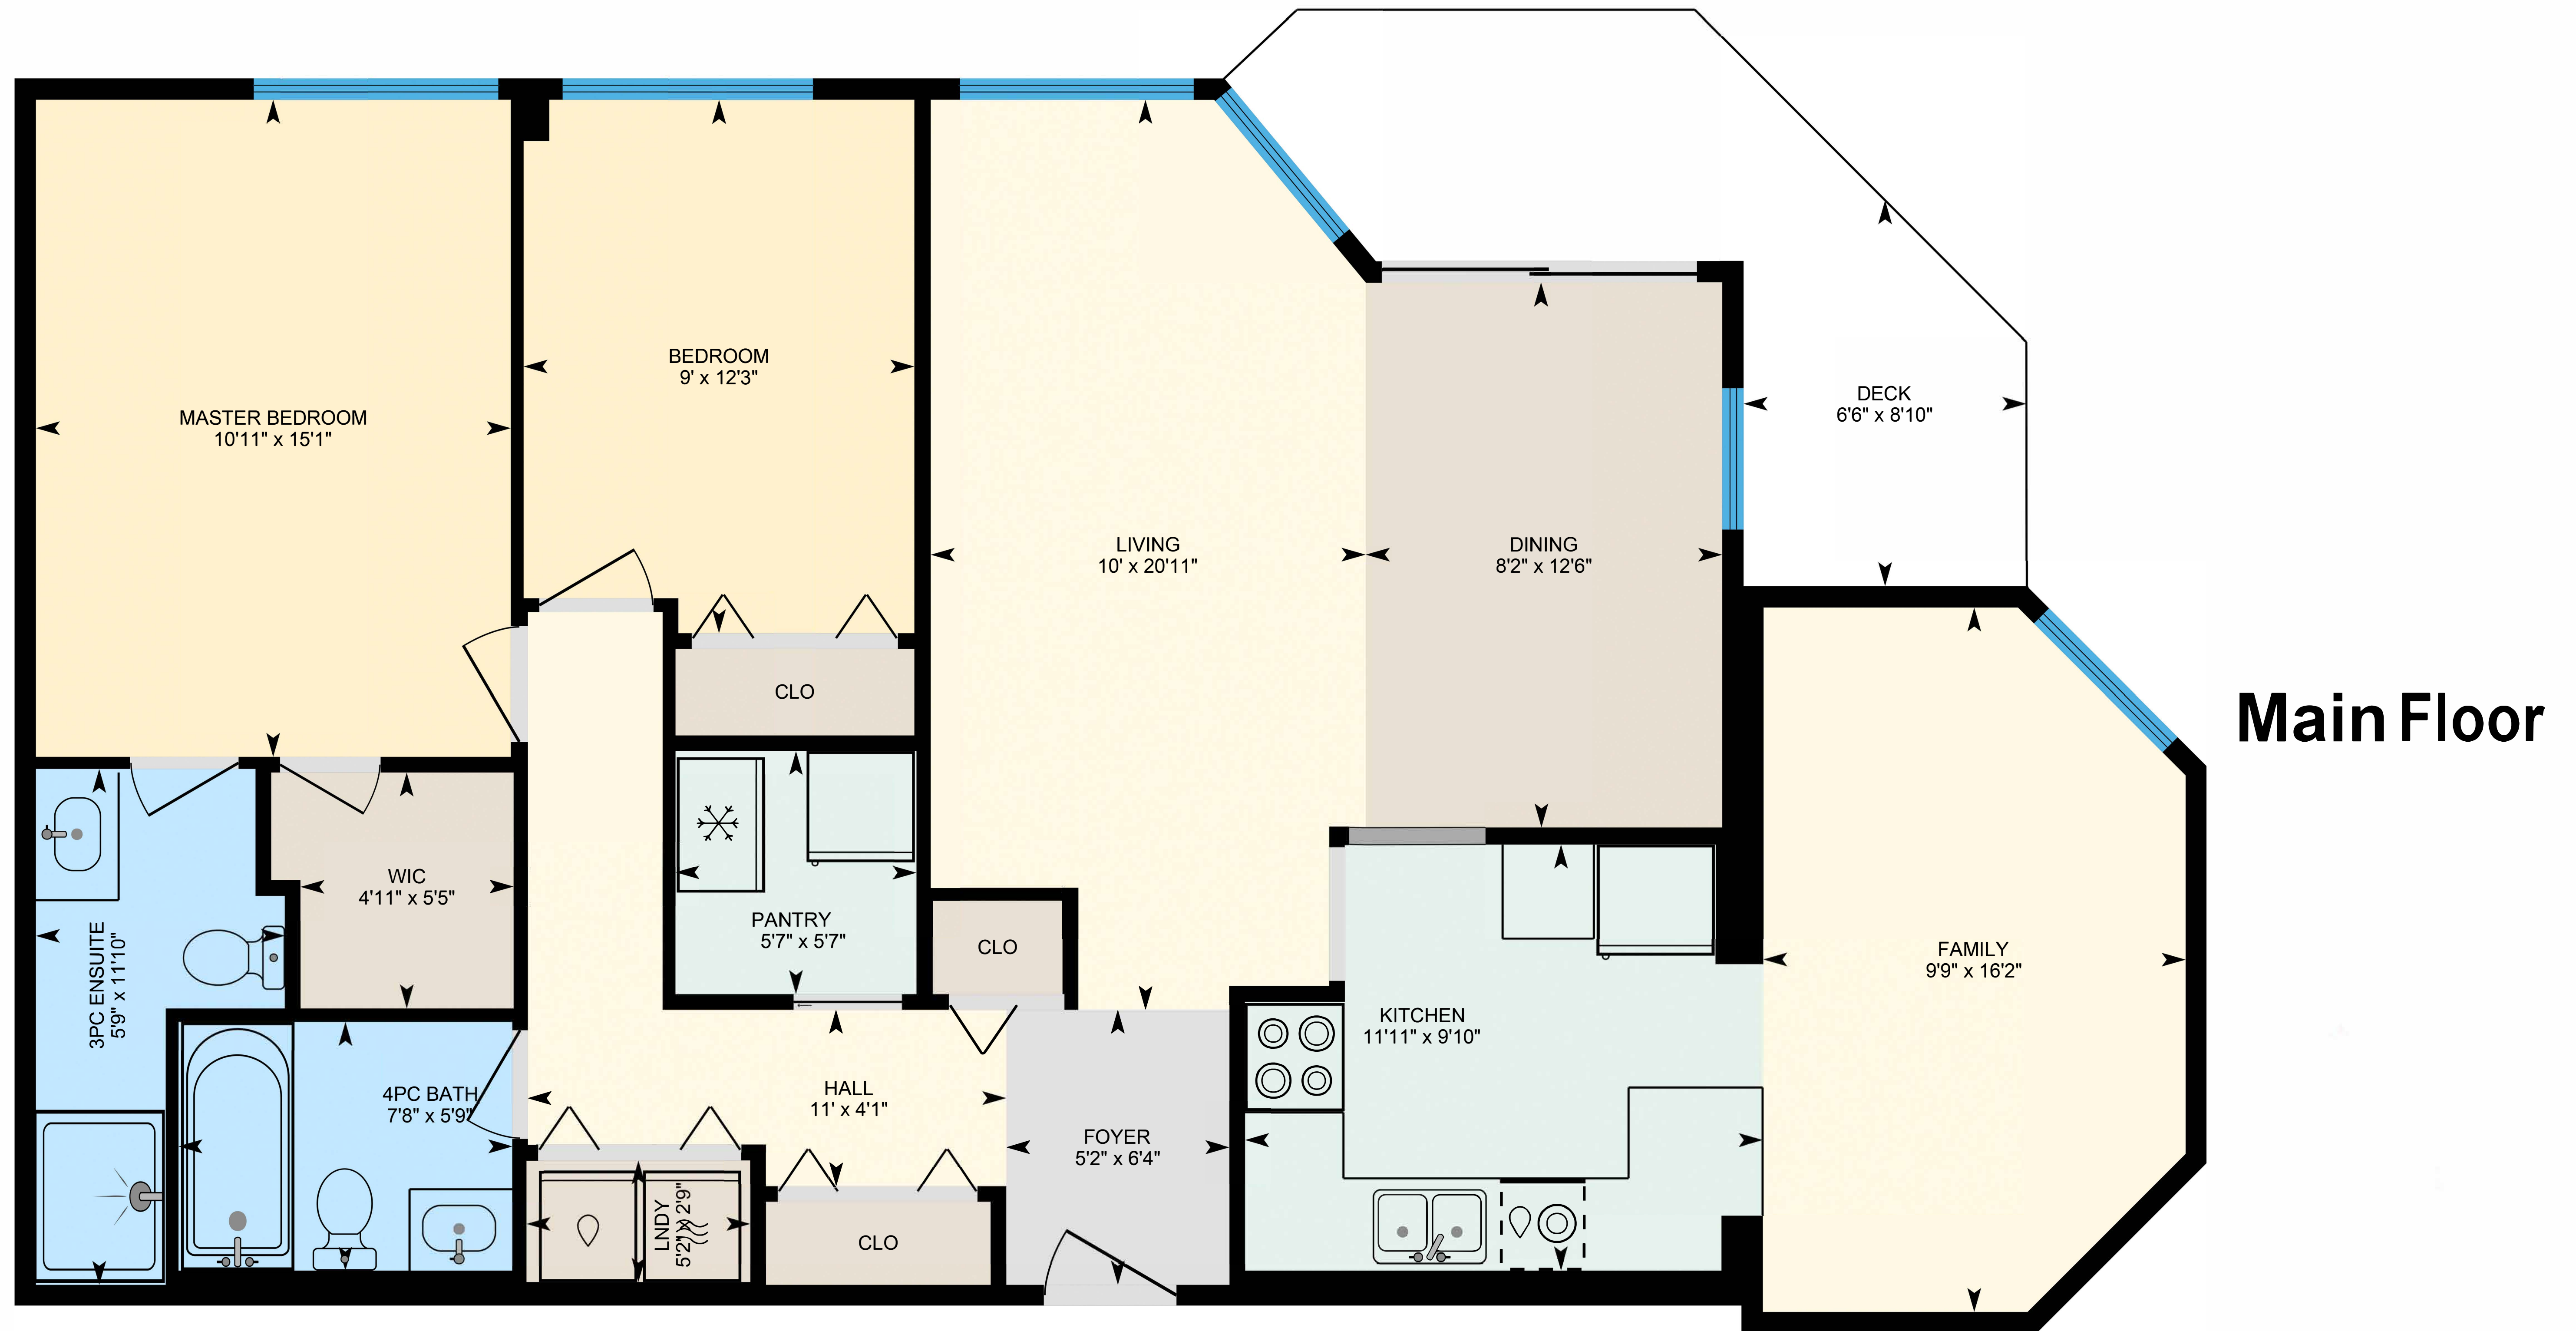

915-31955 Old Yale Rd,  
Abbotsford, BC

**DAVID CORRIE**

RE/MAX Truepeak Realty

604-755-3302

david@davidcorrie.com

www.davidcorrie.com

MainFloor: 1241 sqft.

Total: 1241 sqft.

THE **CORRIE**  
REAL ESTATE TEAM

**DAVID & JOHN CORRIE**  
PERSONAL REAL ESTATE CORPORATION

Measured on: Jul 19, 2024

White regions are excluded from total floor area in iGUIDE floor plans.  
All room dimensions and floor areas must be considered approximate  
and are subject to independent verification.