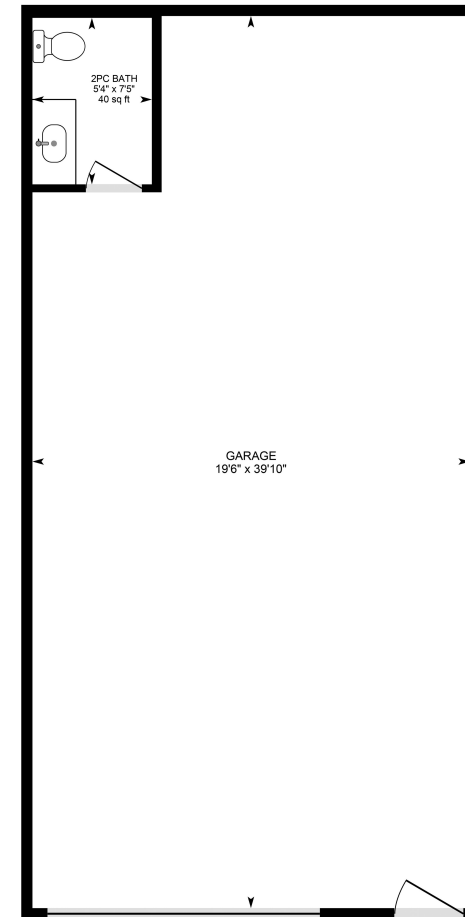

33356 Dalke Ave,
Mission, BC

HARRY GILL - PREC

Realtor® RE/MAX Truepeak Realty

604-854-2833

harrygill@remax.net

www.harrygill.ca

Main: 1417 sq.ft.

Above: 1237 sq.ft.

Total: 2654 sq.ft.

HARRY GILL
PERSONAL REAL ESTATE CORP.

Measured on: Sep04, 2024

White regions are excluded from total floor area in iGUIDE floor plans.
All room dimensions and floor areas must be considered approximate
and are subject to independent verification.

Total: 2654 sq.ft.

Bay 1

Bay 2

HARRY GILL
PERSONAL REAL ESTATE CORP.

Measured on: Sep04, 2024

White regions are excluded from total floor area in iGUIDE floor plans.
All room dimensions and floor areas must be considered approximate
and are subject to independent verification.