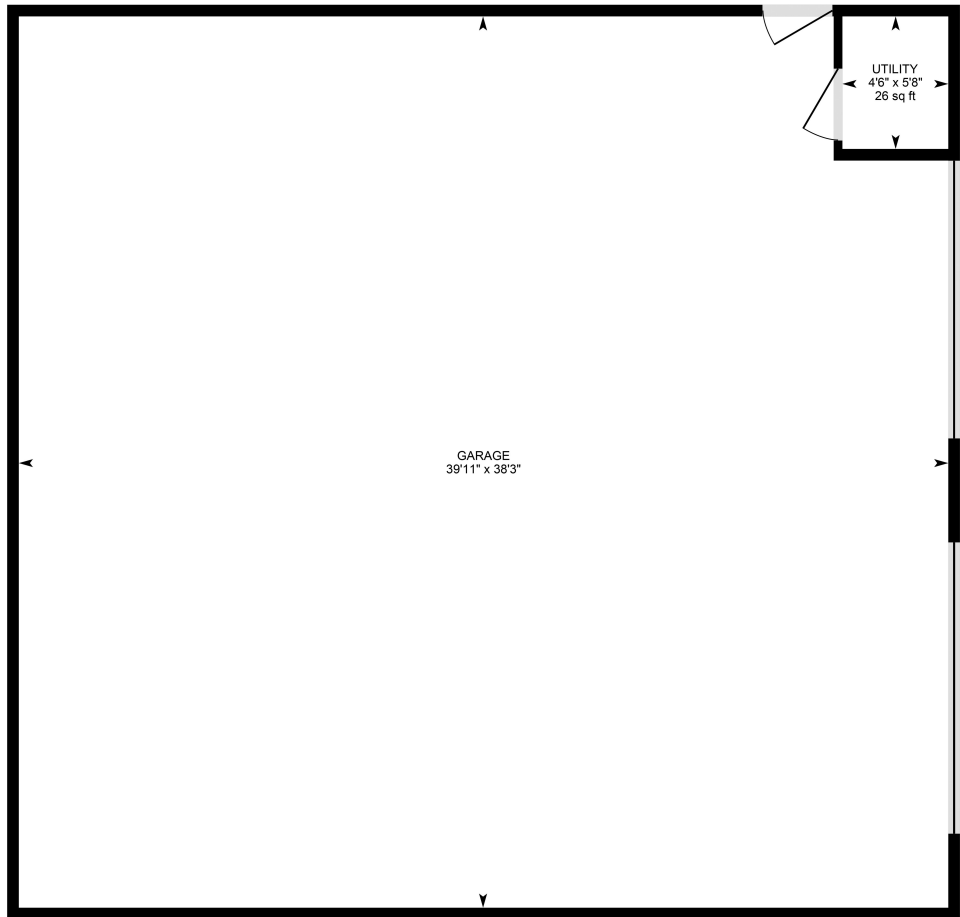

Total: 2654 sq.ft.

HARRY GILL
PERSONAL REAL ESTATE CORP.

Measured on: Sep04, 2024

White regions are excluded from total floor area in iGUIDE floor plans.
All room dimensions and floor areas must be considered approximate
and are subject to independent verification.

33356 Dalke Ave,
Mission, BC

HARRY GILL - PREC

Realtor® RE/MAX Truepeak Realty

604-854-2833

harrygill@remax.net

www.harrygill.ca

Main: 1417 sq.ft.

Above: 1237 sq.ft.

Total: 2654 sq.ft.

Bay 1

Bay 2

HARRY GILL
PERSONAL REAL ESTATE CORP.

Measured on: Sep04, 2024

White regions are excluded from total floor area in iGUIDE floor plans.
All room dimensions and floor areas must be considered approximate
and are subject to independent verification.