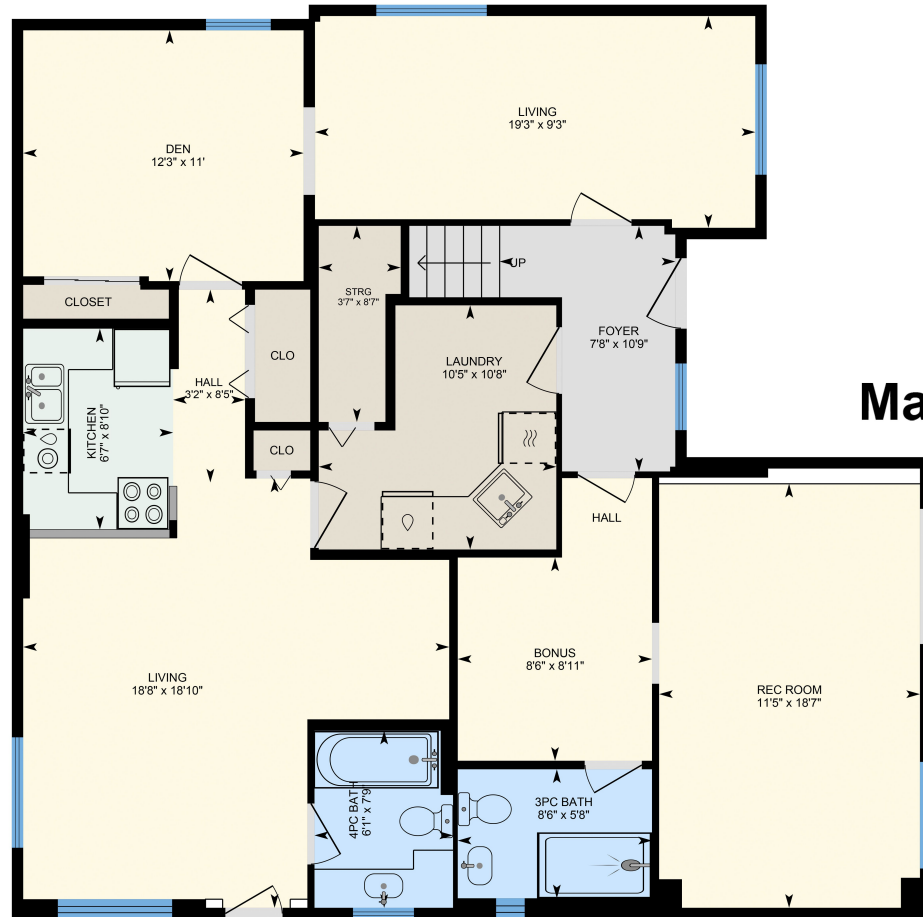

33356 Dalke Ave,
Mission, BC

HARRY GILL - PREC

Realtor® RE/MAX Truepeak Realty

604-854-2833

harrygill@remax.net

www.harrygill.ca

Main: 1417 sq.ft.

Above: 1237 sq.ft.

Total: 2654 sq.ft.

HARRY GILL
PERSONAL REAL ESTATE CORP.

Measured on: Sep04, 2024

White regions are excluded from total floor area in iGUIDE floor plans.
All room dimensions and floor areas must be considered approximate
and are subject to independent verification.

Total: 2654 sq.ft.

Bay 1

Bay 2

HARRY GILL
PERSONAL REAL ESTATE CORP.

Measured on: Sep04, 2024

White regions are excluded from total floor area in iGUIDE floor plans.
All room dimensions and floor areas must be considered approximate
and are subject to independent verification.