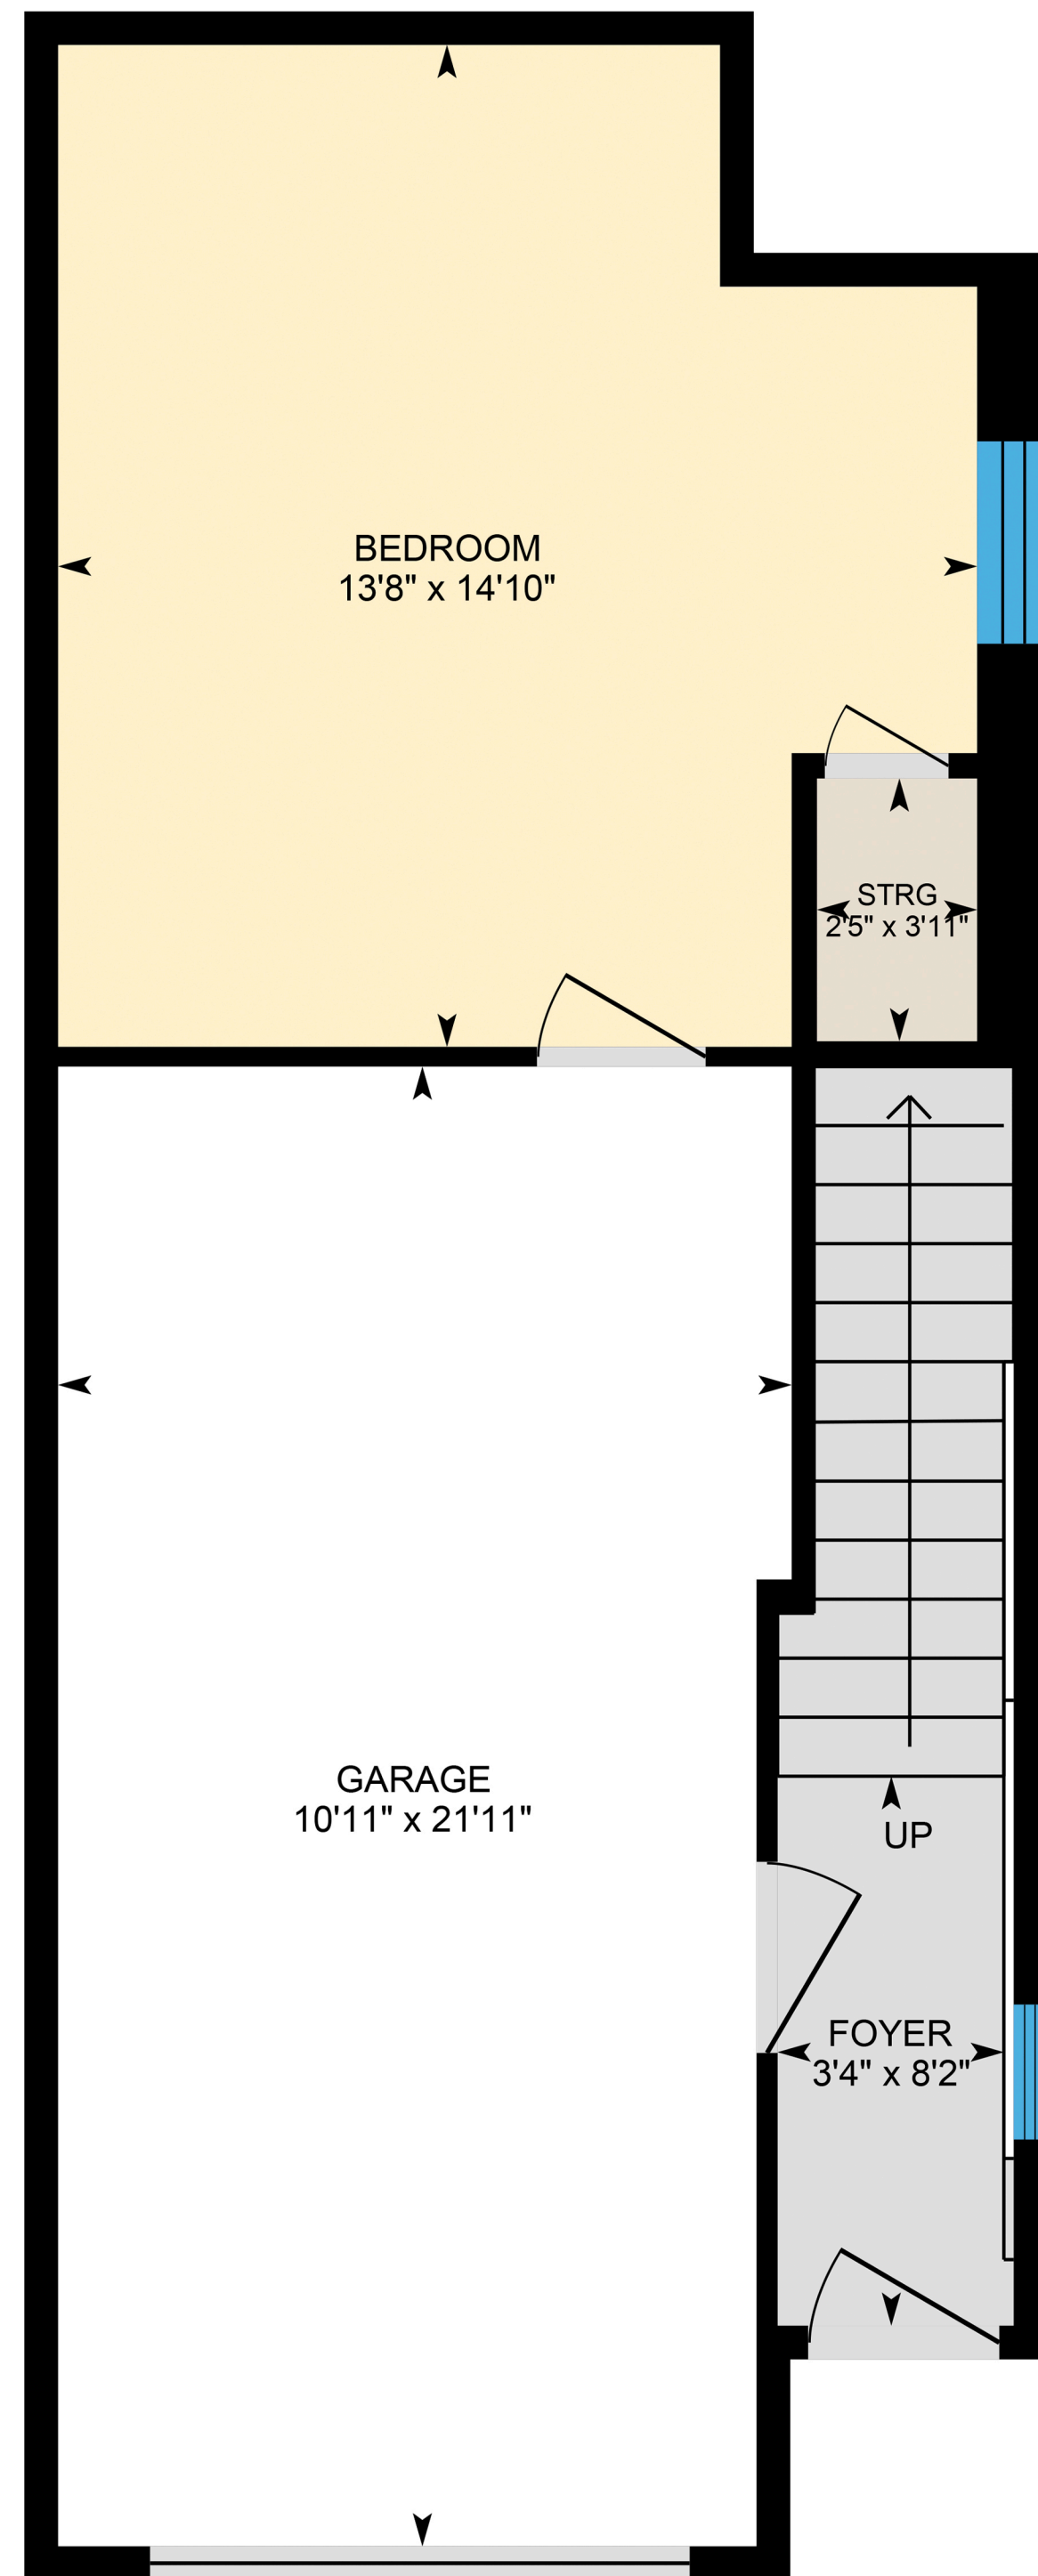

**1-33321 George Ferguson Way,
Abbotsford, BC**

KRISTI RUTHERFORD

Real Estate Agent

604-614-8956

krutherfordrealestate@gmail.com

rutherfordrealestate.ca

Below: 292 sq.ft.

Main: 594 sq.ft.

Above: 594 sq.ft.

Total: 1480 sq.ft.

Unfinished: 249 sq.ft.

Below

Main

Above

Measured on: Jul 04, 2024

White regions are excluded from total floor area in iGUIDE floor plans.
All room dimensions and floor areas must be considered approximate
and are subject to independent verification.