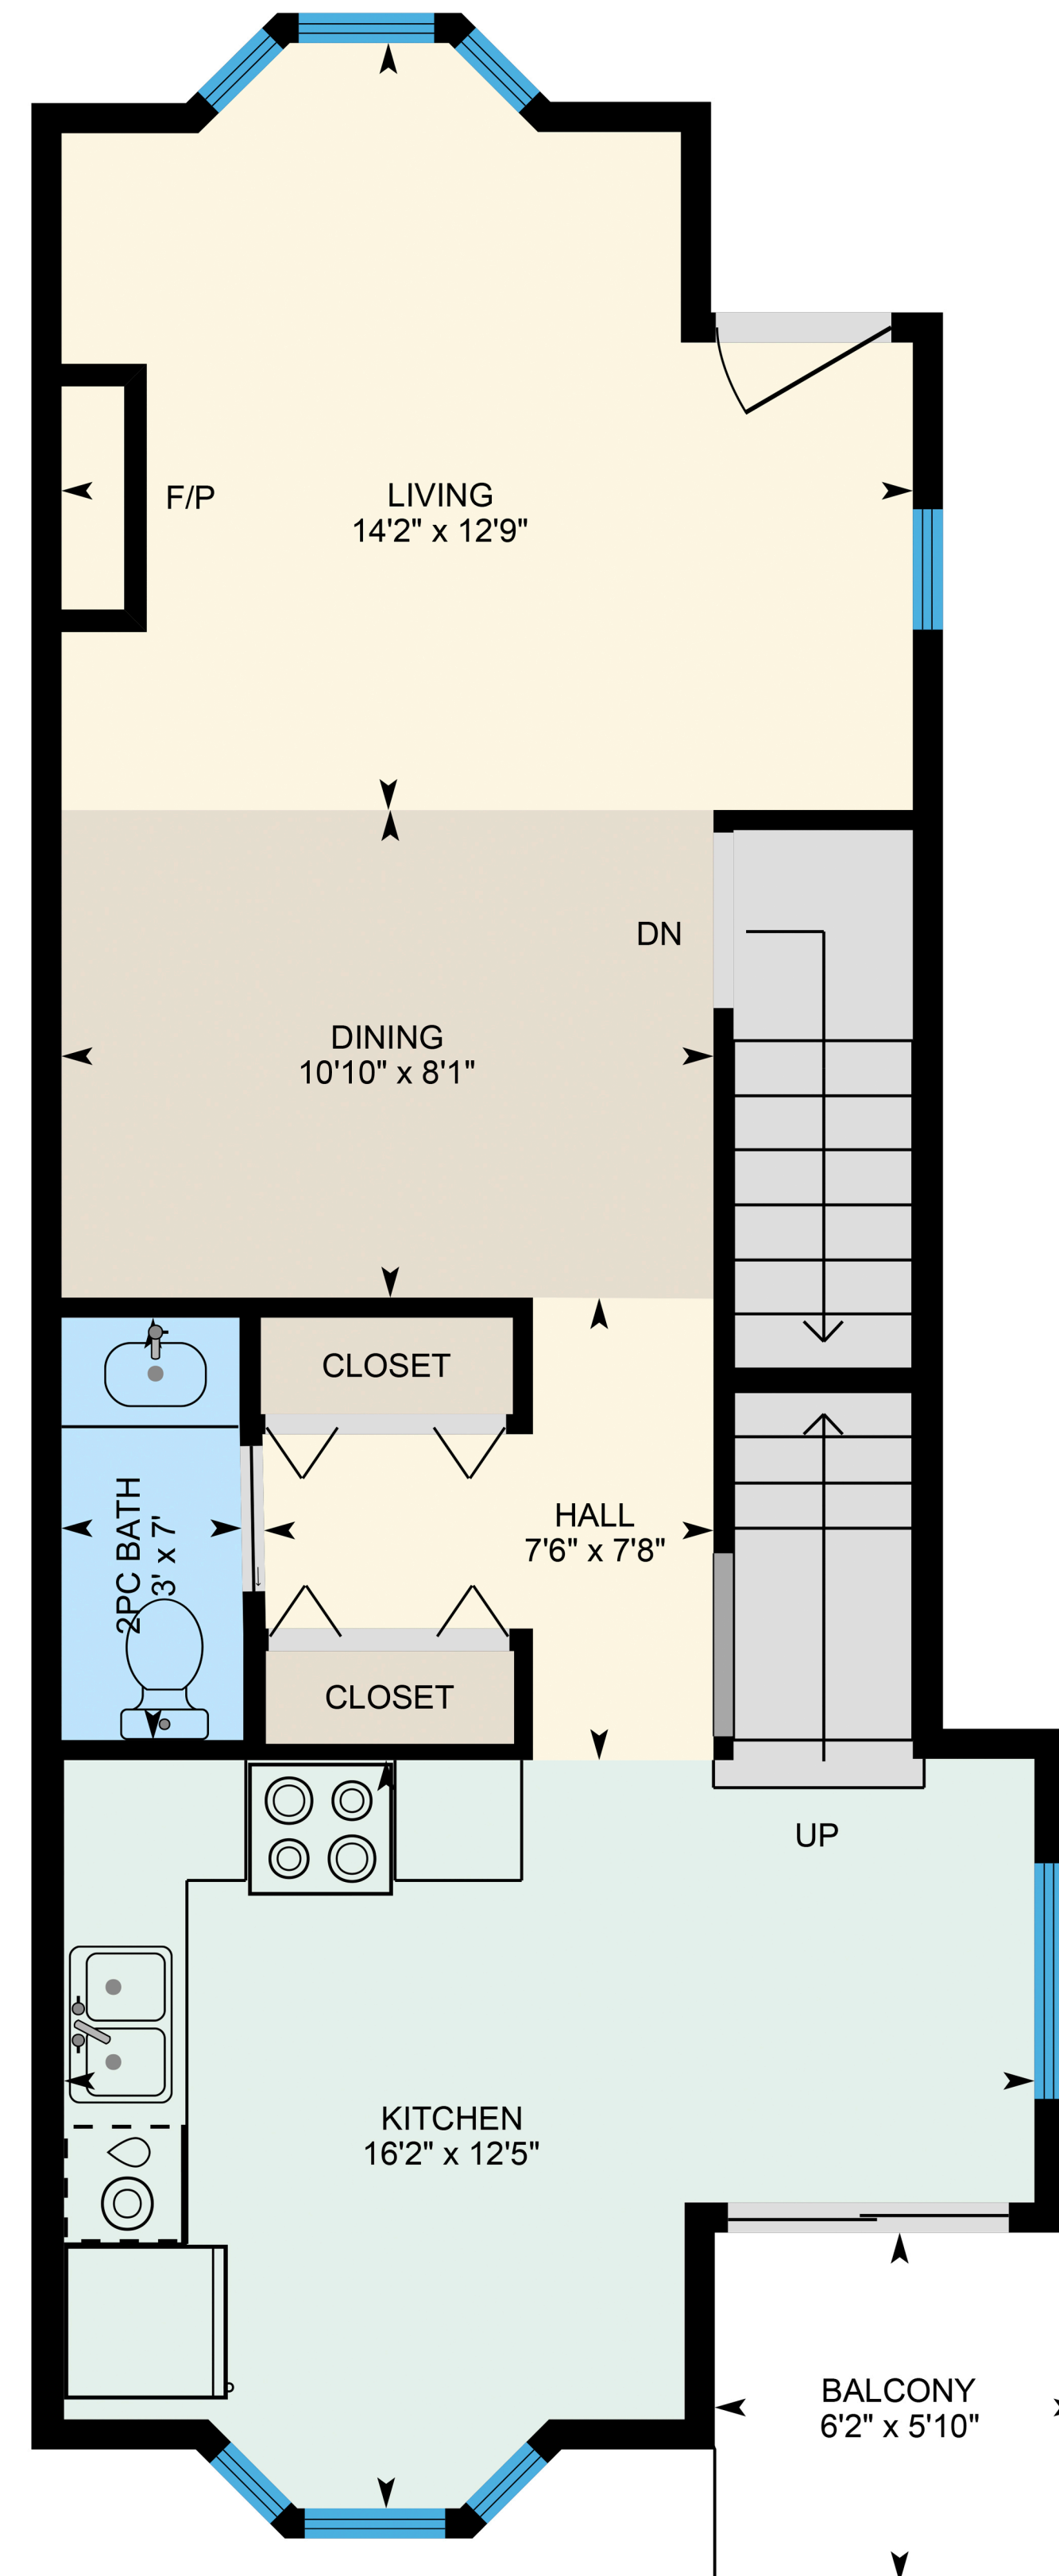

**1-33321 George Ferguson Way,
Abbotsford, BC**

KRISTI RUTHERFORD

Real Estate Agent

604-614-8956

krutherfordrealestate@gmail.com

rutherfordrealestate.ca

Below: 292 sq.ft.

Main: 594 sq.ft.

Above: 594 sq.ft.

Total: 1480 sq.ft.

Unfinished: 249 sq.ft.

Below

Main

Above

Measured on: Jul 04, 2024

White regions are excluded from total floor area in iGUIDE floor plans.
All room dimensions and floor areas must be considered approximate
and are subject to independent verification.