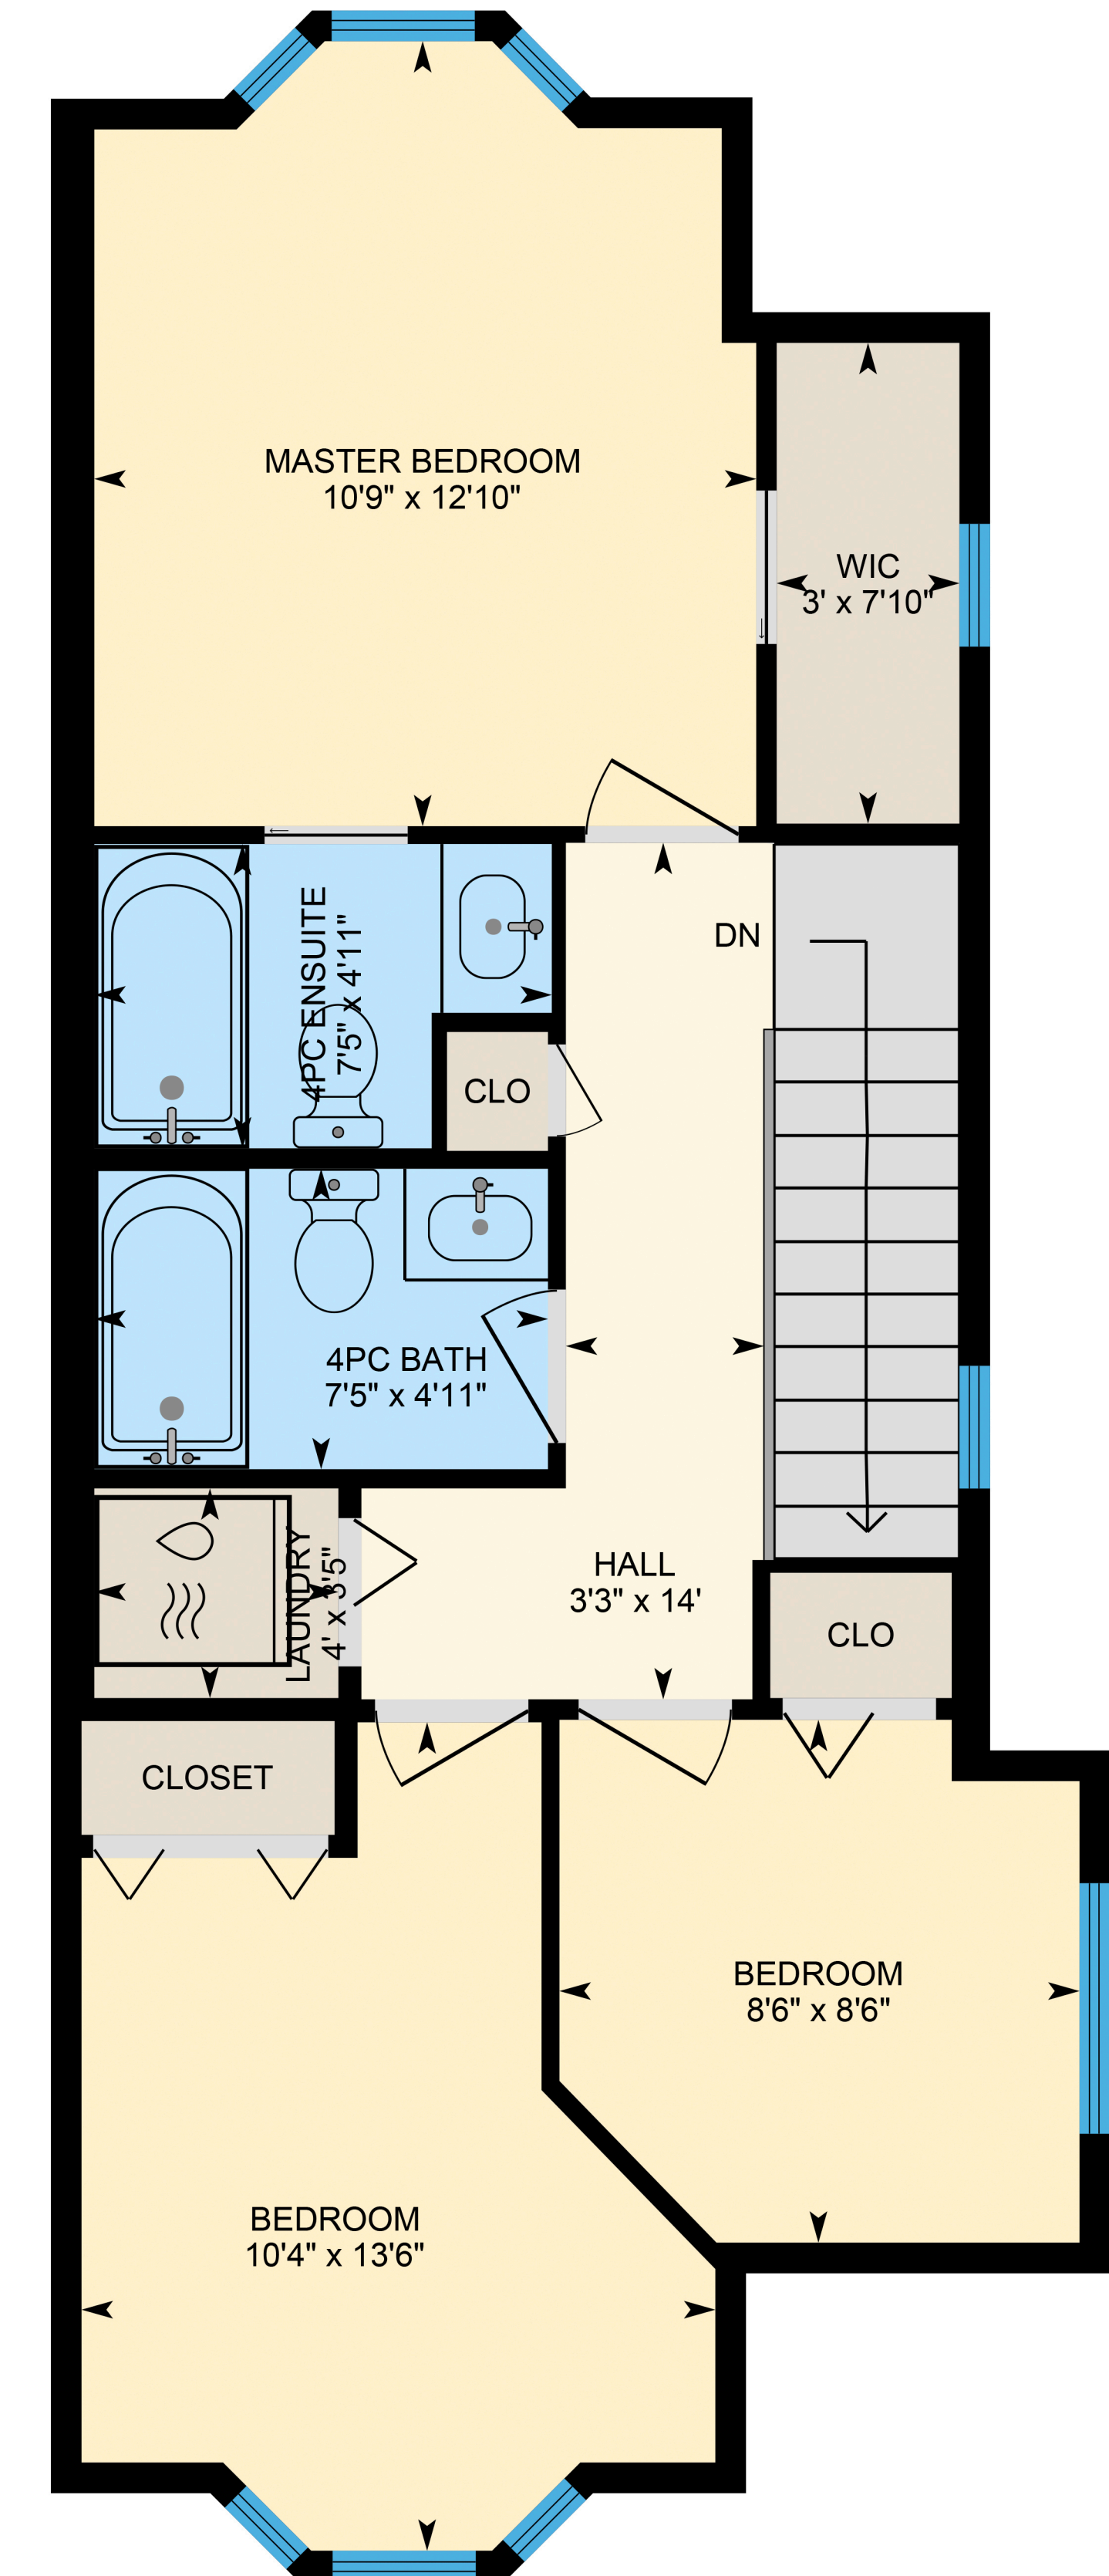

**1-33321 George Ferguson Way,
Abbotsford, BC**

KRISTI RUTHERFORD

Real Estate Agent

604-614-8956

krutherfordrealestate@gmail.com

rutherfordrealestate.ca

Below: 292 sq.ft.

Main: 594 sq.ft.

Above: 594 sq.ft.

Total: 1480 sq.ft.

Unfinished: 249 sq.ft.

Below

Main

Above

Measured on: Jul 04, 2024

White regions are excluded from total floor area in iGUIDE floor plans.
All room dimensions and floor areas must be considered approximate
and are subject to independent verification.