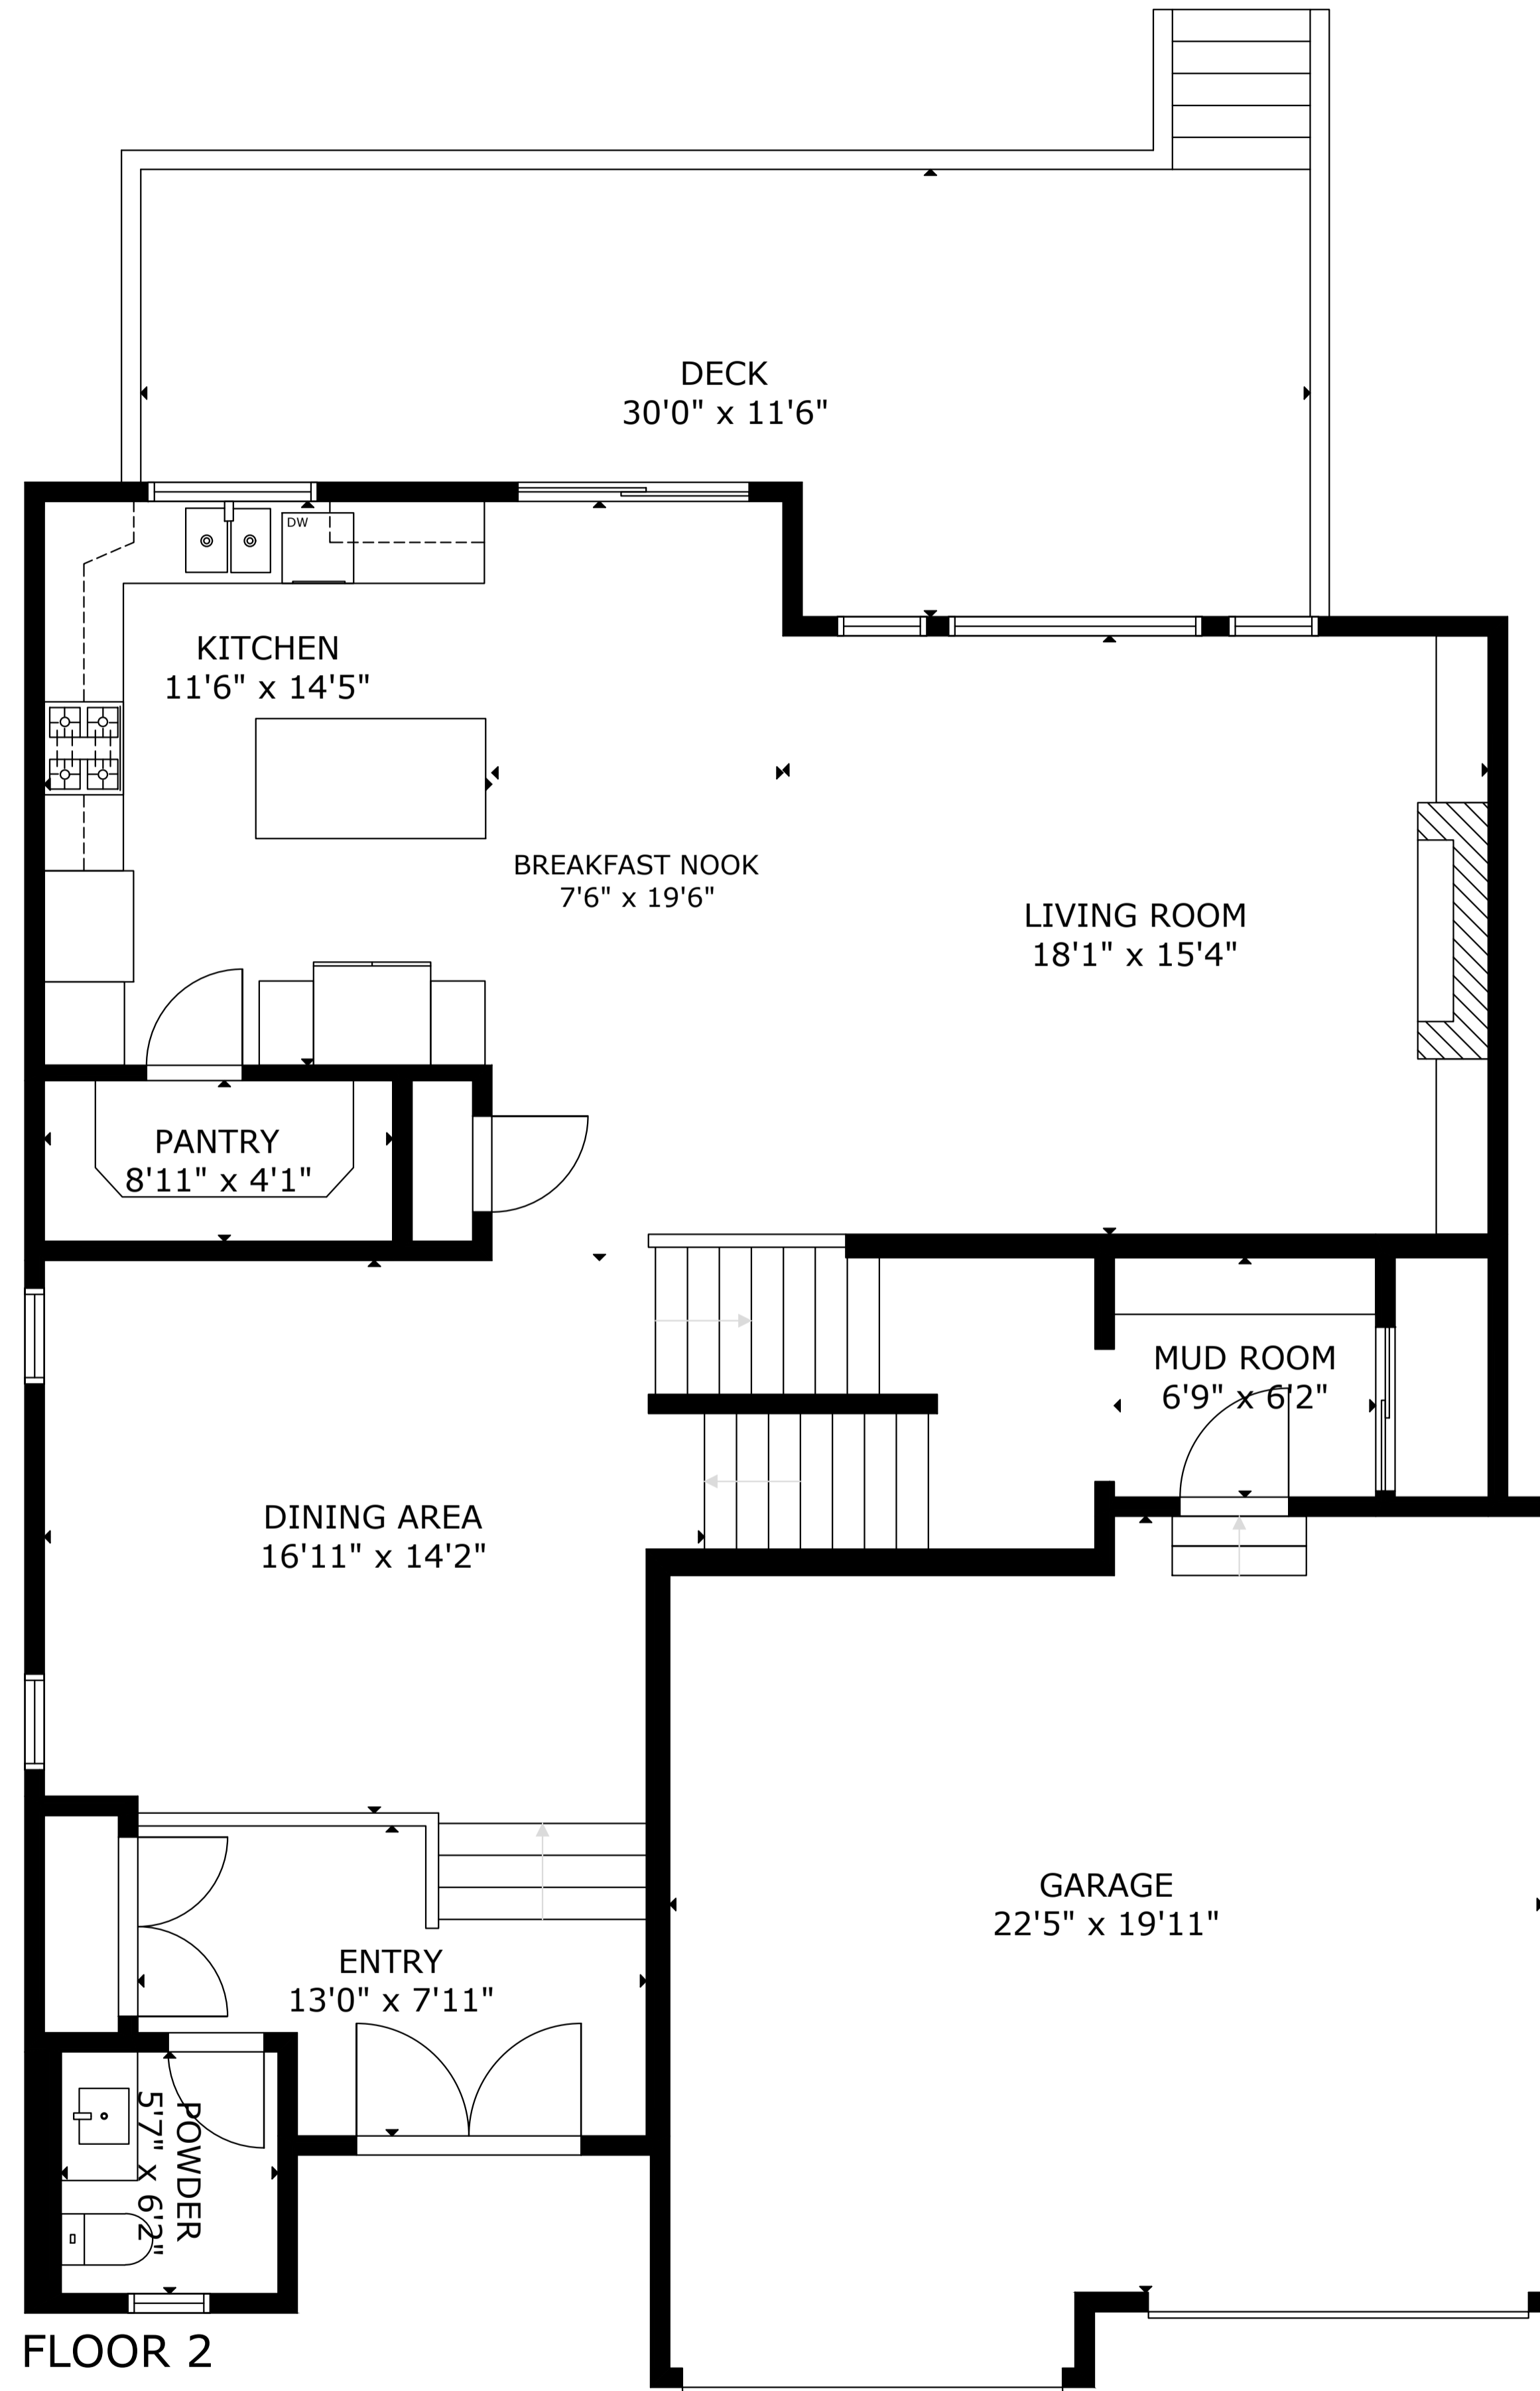

GROSS INTERNAL AREA

TOTAL: 3,593 sq ft

FLOOR 1: 1,049 sq ft, FLOOR 2: 1,173 sq ft, FLOOR 3: 1,371 sq ft

EXCLUDED AREA: GARAGE: 449 sq ft, DECK: 286 sq ft

SIZE AND DIMENSIONS ARE APPROXIMATE, ACTUAL MAY VARY

FLOOR 1

FLOOR 2

FLOOR 3

GROSS INTERNAL AREA
 TOTAL: 3,593 sq ft
 FLOOR 1: 1,049 sq ft, FLOOR 2: 1,173 sq ft, FLOOR 3: 1,371 sq ft
 EXCLUDED AREA: GARAGE: 449 sq ft, DECK: 286 sq ft
 SIZE AND DIMENSIONS ARE APPROXIMATE, ACTUAL MAY VARY