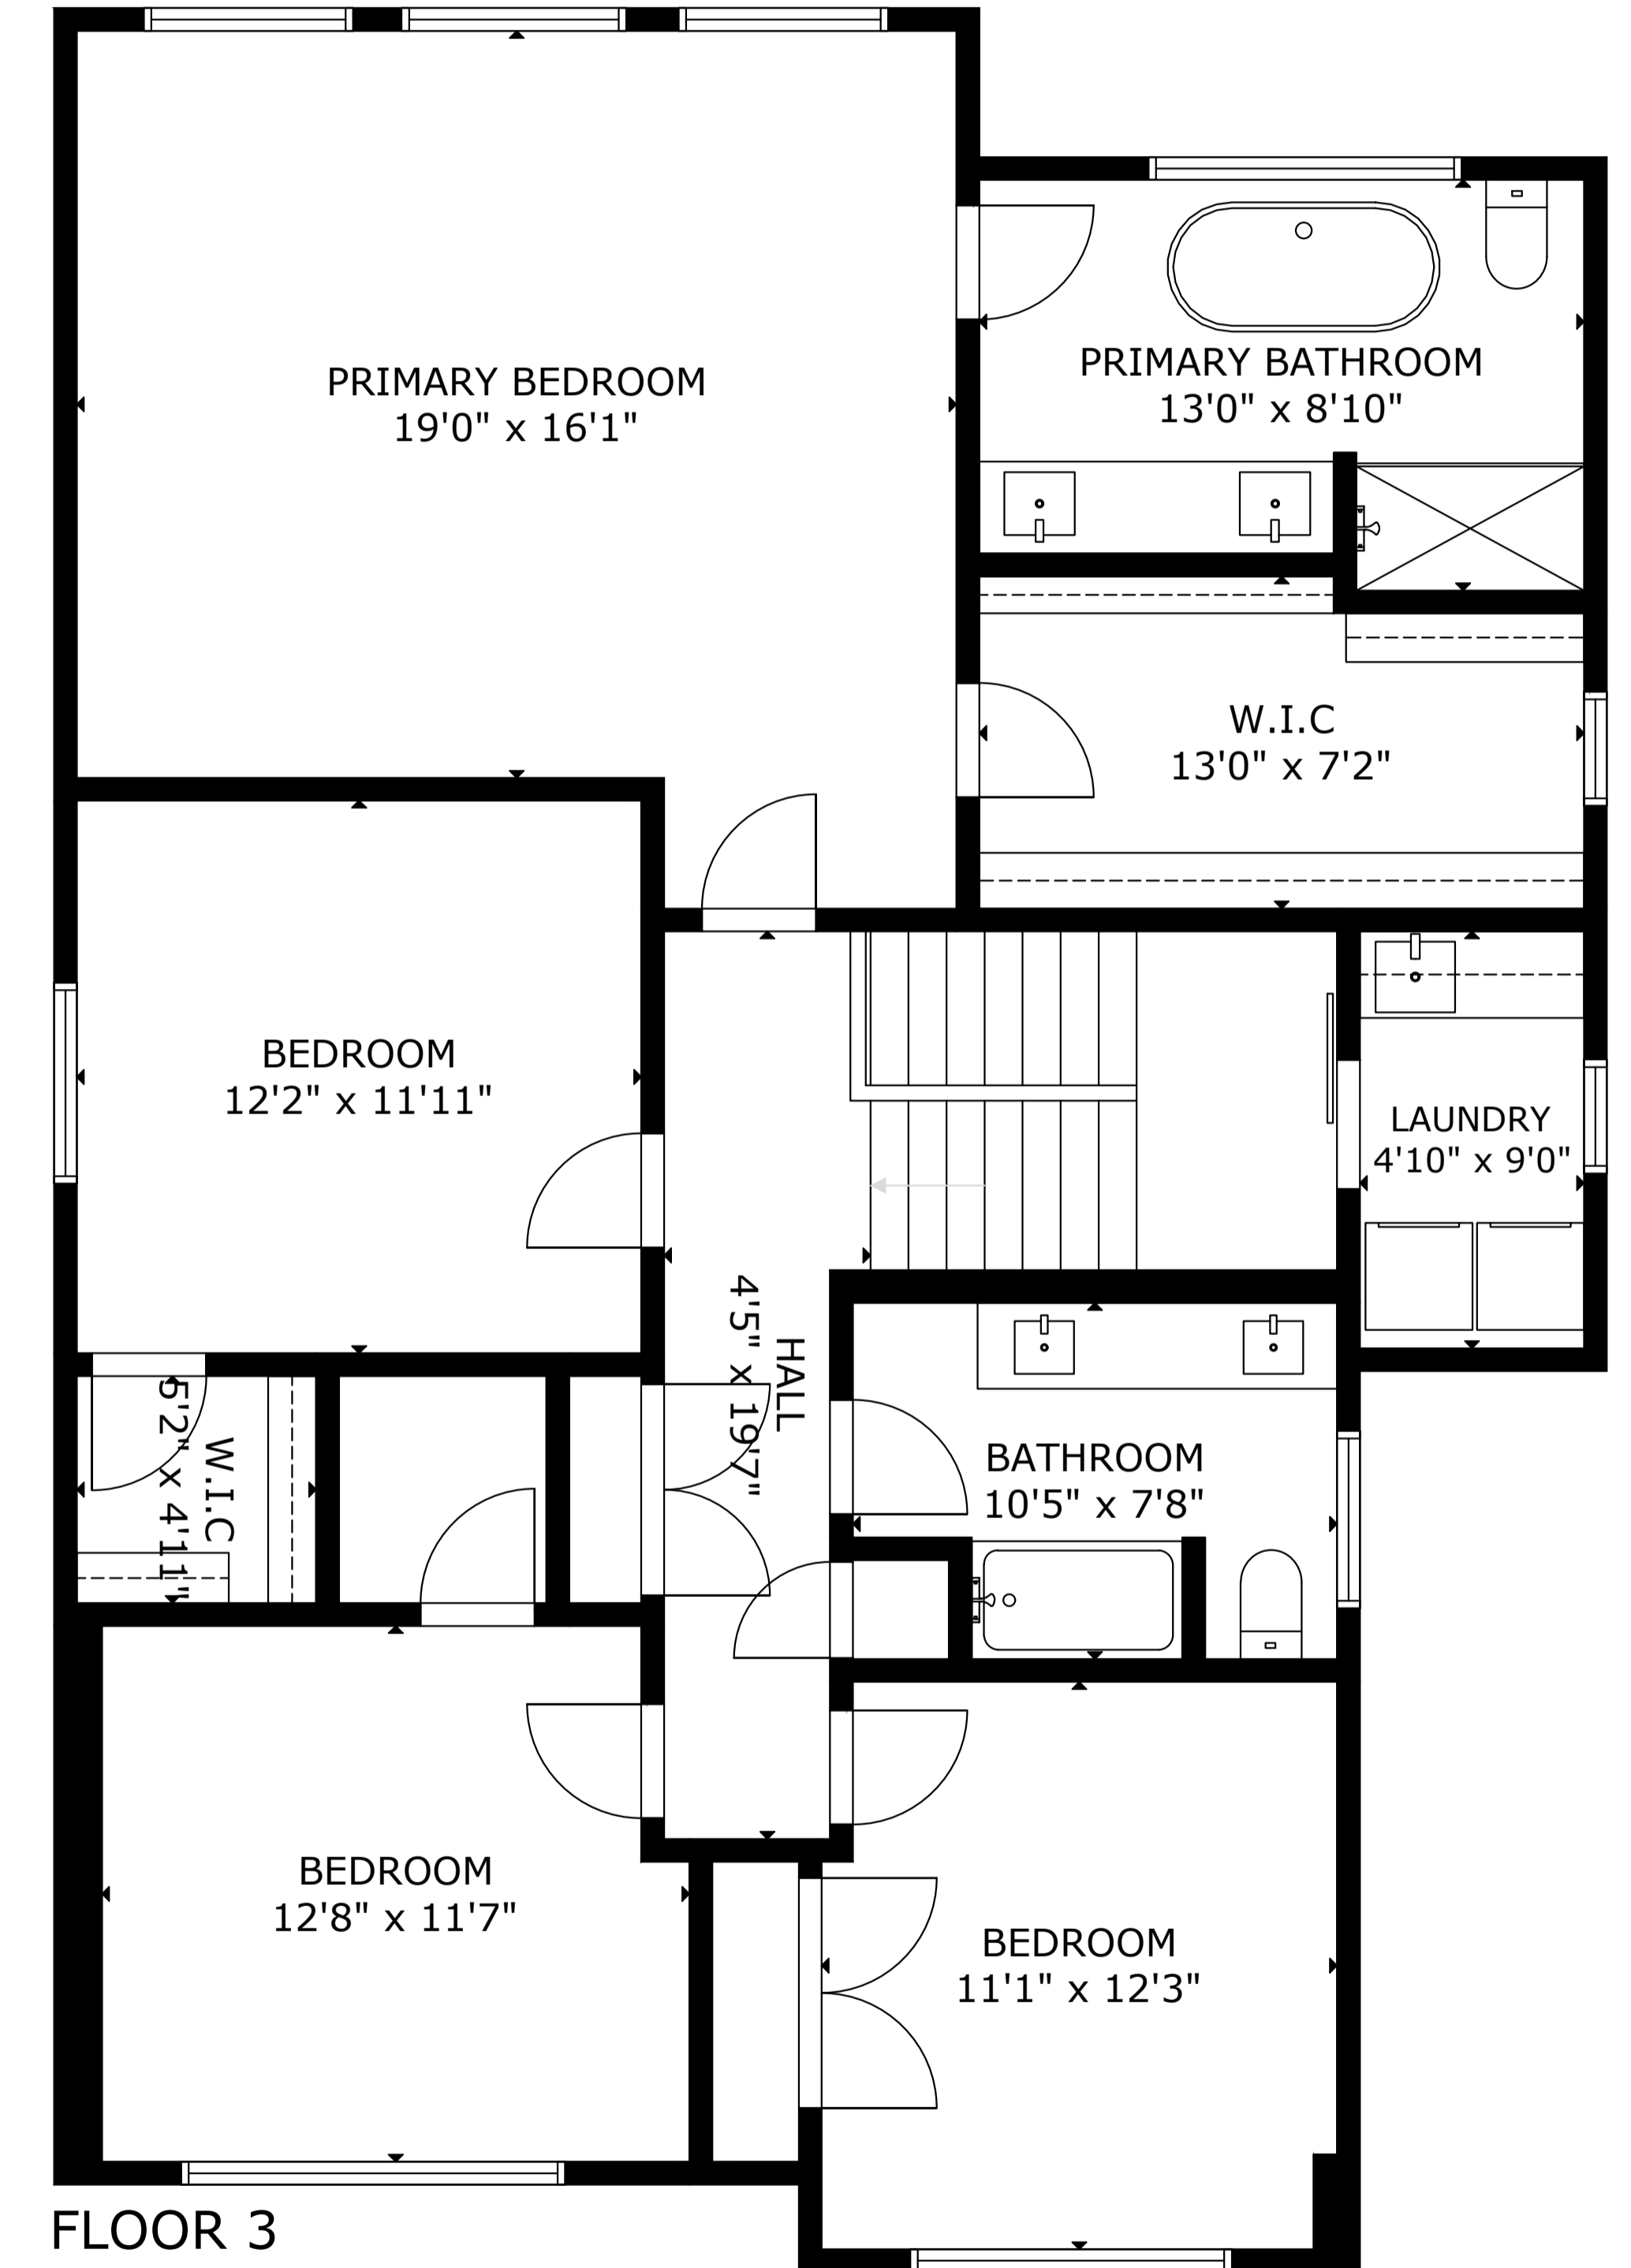

GROSS INTERNAL AREA

TOTAL: 3,593 sq ft

FLOOR 1: 1,049 sq ft, FLOOR 2: 1,173 sq ft, FLOOR 3: 1,371 sq ft

EXCLUDED AREA: GARAGE: 449 sq ft, DECK: 286 sq ft

SIZE AND DIMENSIONS ARE APPROXIMATE, ACTUAL MAY VARY

FLOOR 1

FLOOR 2

FLOOR 3

GROSS INTERNAL AREA
 TOTAL: 3,593 sq ft
 FLOOR 1: 1,049 sq ft, FLOOR 2: 1,173 sq ft, FLOOR 3: 1,371 sq ft
 EXCLUDED AREA: GARAGE: 449 sq ft, DECK: 286 sq ft
 SIZE AND DIMENSIONS ARE APPROXIMATE, ACTUAL MAY VARY