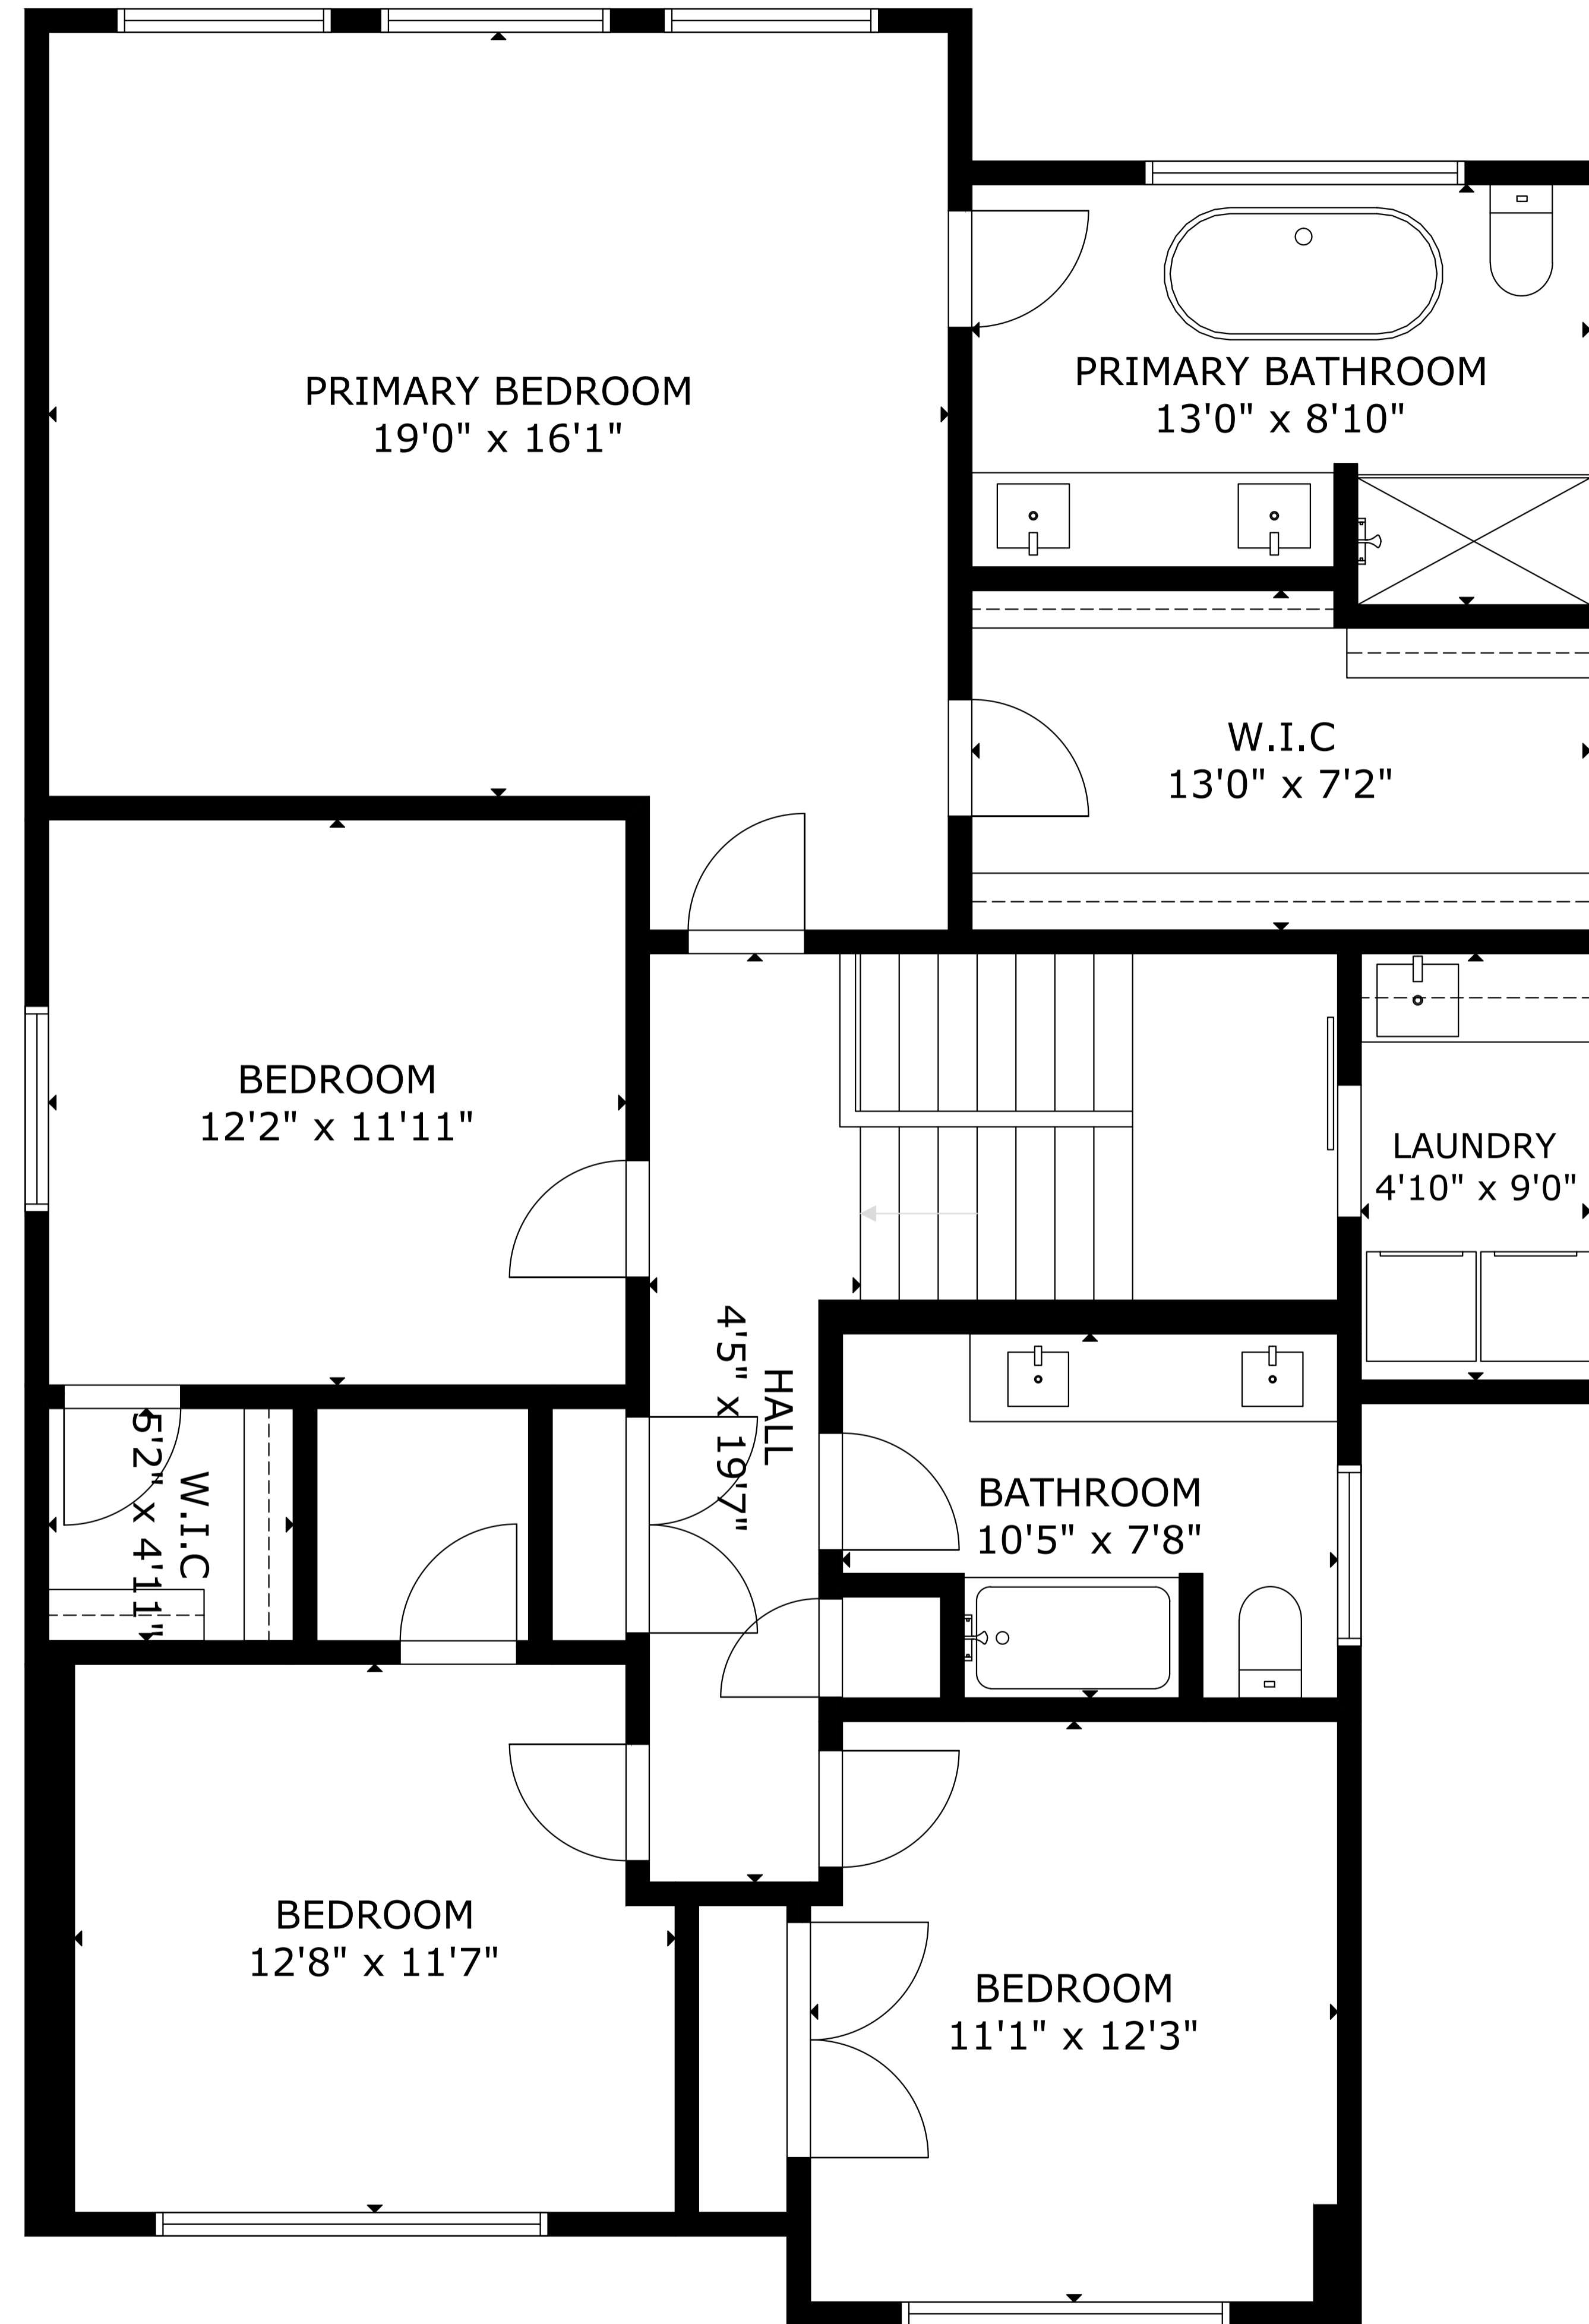

GROSS INTERNAL AREA

TOTAL: 3,593 sq ft

FLOOR 1: 1,049 sq ft, FLOOR 2: 1,173 sq ft, FLOOR 3: 1,371 sq ft

EXCLUDED AREA: GARAGE: 449 sq ft, DECK: 286 sq ft

SIZE AND DIMENSIONS ARE APPROXIMATE, ACTUAL MAY VARY

FLOOR 1

FLOOR 2

FLOOR 3

GROSS INTERNAL AREA
 TOTAL: 3,593 sq ft
 FLOOR 1: 1,049 sq ft, FLOOR 2: 1,173 sq ft, FLOOR 3: 1,371 sq ft
 EXCLUDED AREA: GARAGE: 449 sq ft, DECK: 286 sq ft
 SIZE AND DIMENSIONS ARE APPROXIMATE, ACTUAL MAY VARY