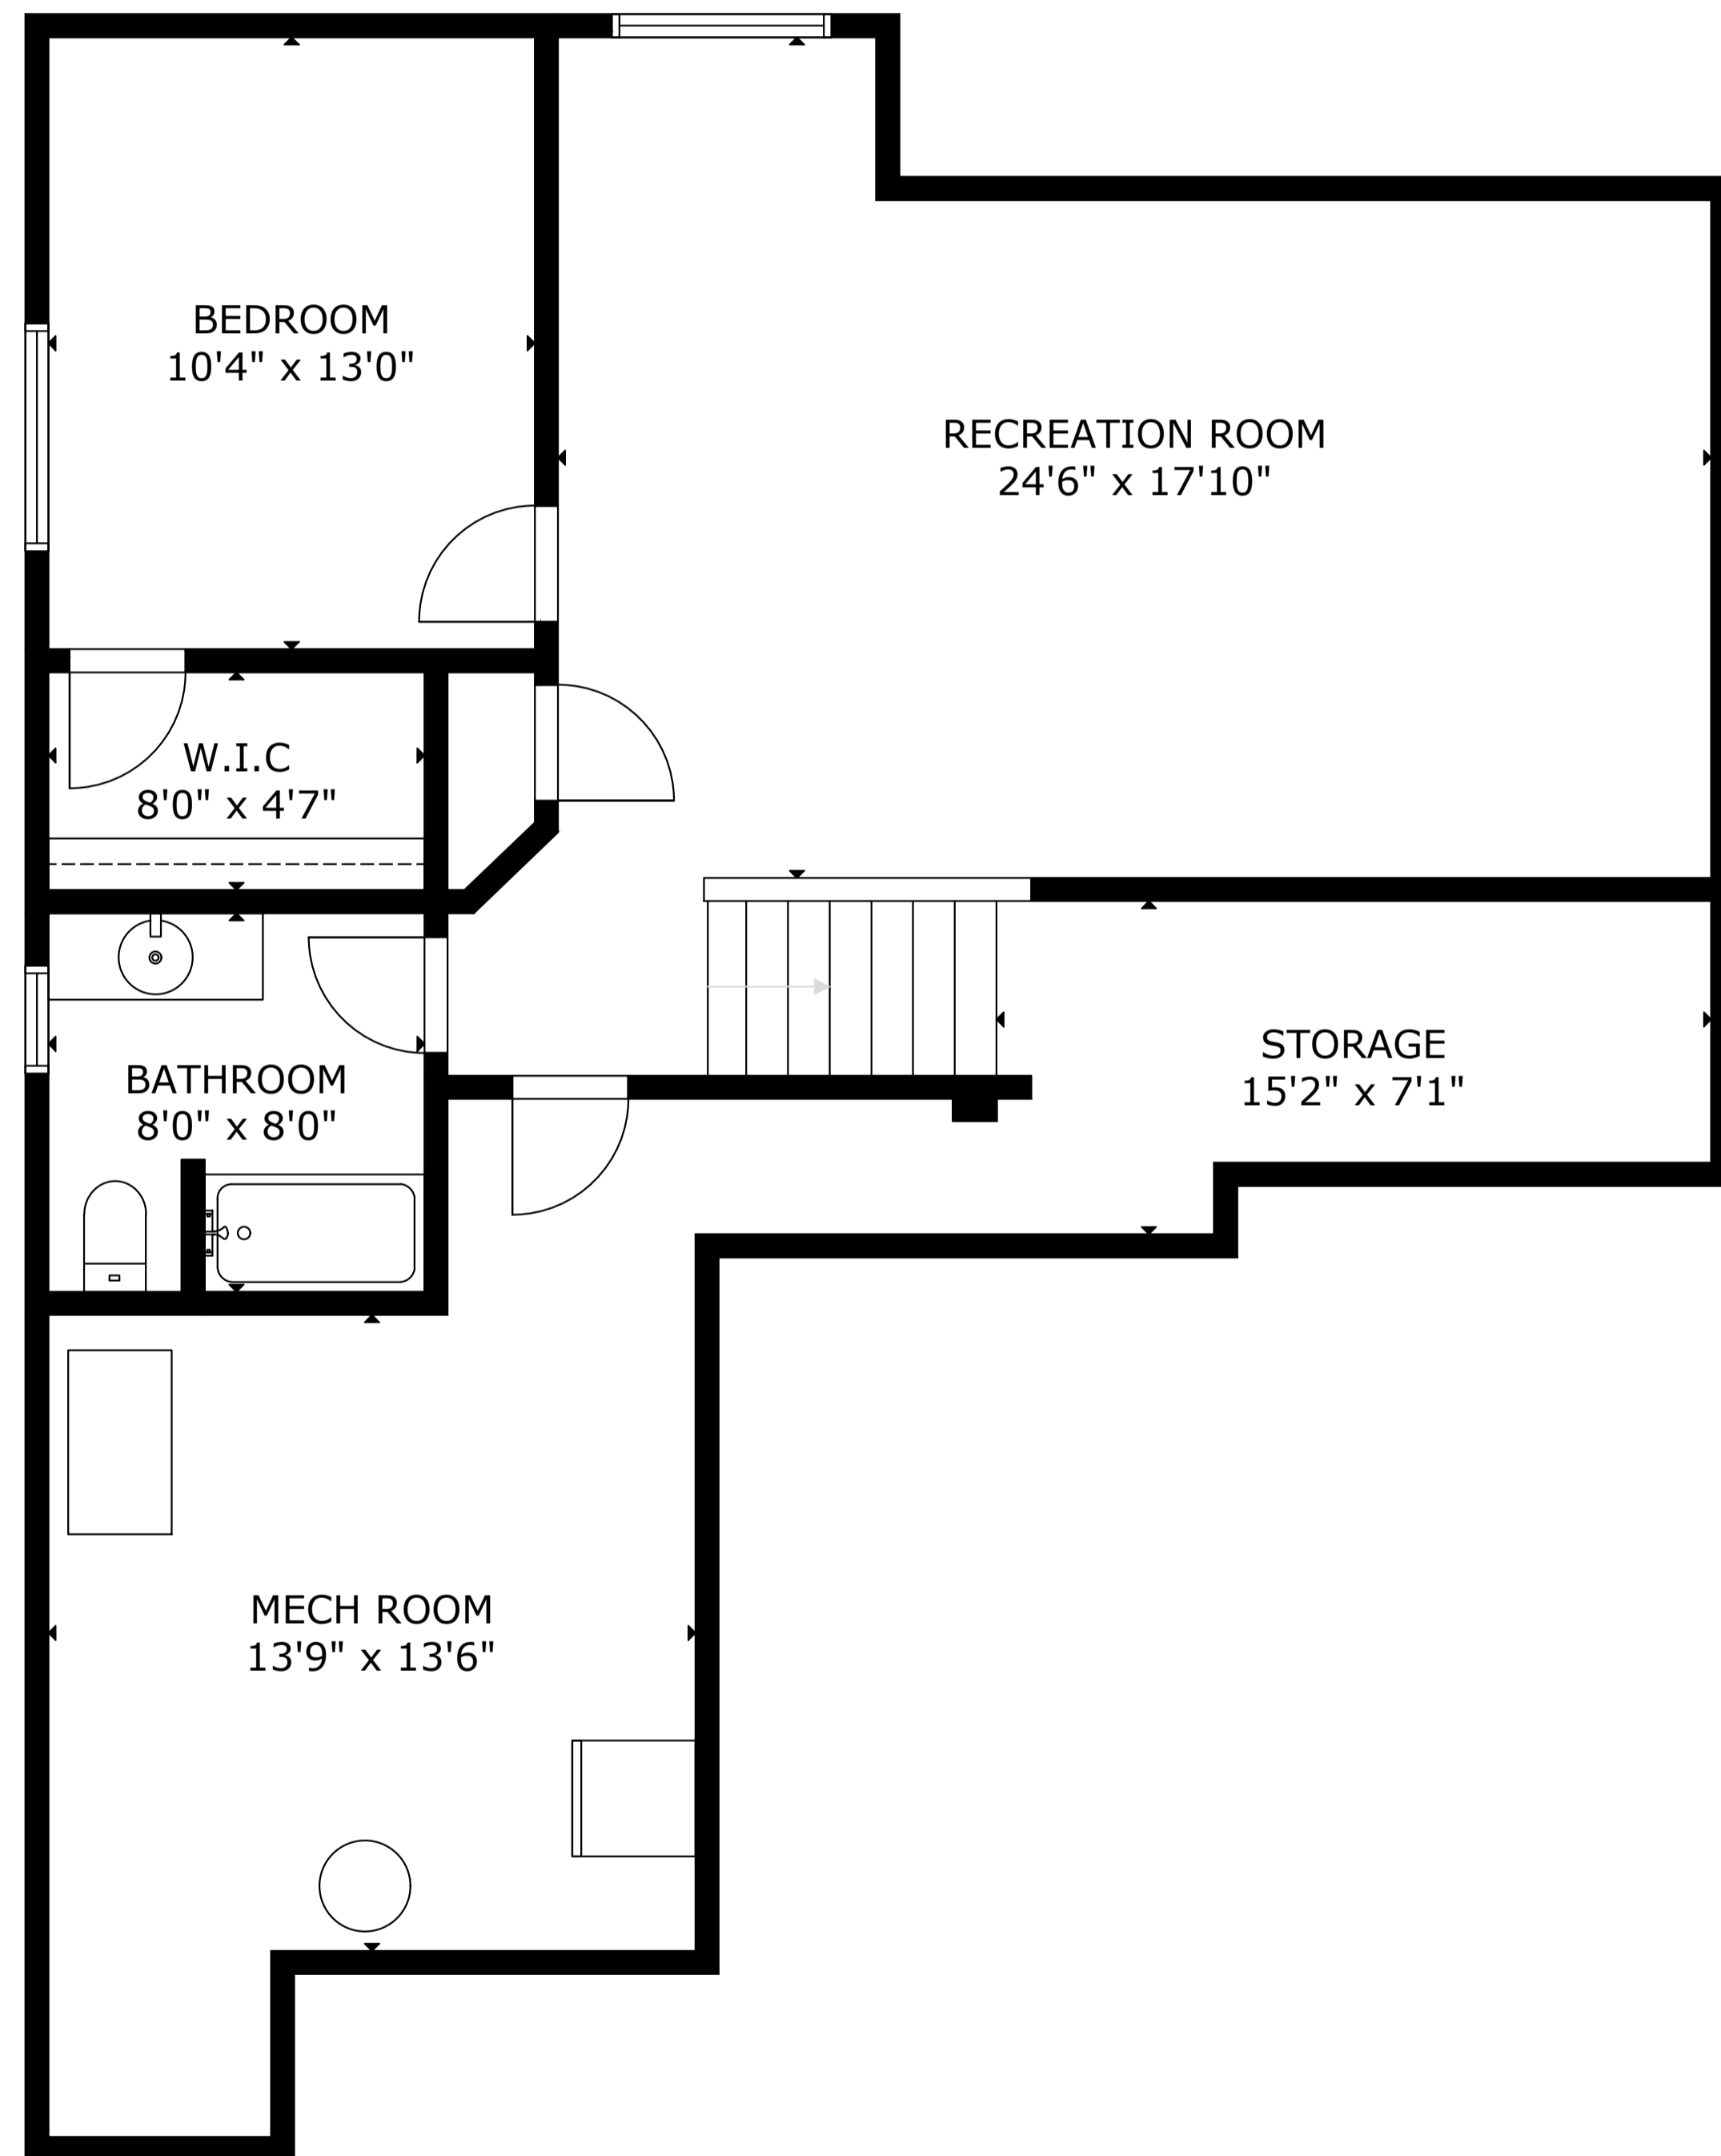

GROSS INTERNAL AREA

TOTAL: 3,593 sq ft

FLOOR 1: 1,049 sq ft, FLOOR 2: 1,173 sq ft, FLOOR 3: 1,371 sq ft

EXCLUDED AREA: GARAGE: 449 sq ft, DECK: 286 sq ft

SIZE AND DIMENSIONS ARE APPROXIMATE, ACTUAL MAY VARY

FLOOR 1

FLOOR 2

FLOOR 3

GROSS INTERNAL AREA
 TOTAL: 3,593 sq ft
 FLOOR 1: 1,049 sq ft, FLOOR 2: 1,173 sq ft, FLOOR 3: 1,371 sq ft
 EXCLUDED AREA: GARAGE: 449 sq ft, DECK: 286 sq ft
 SIZE AND DIMENSIONS ARE APPROXIMATE, ACTUAL MAY VARY