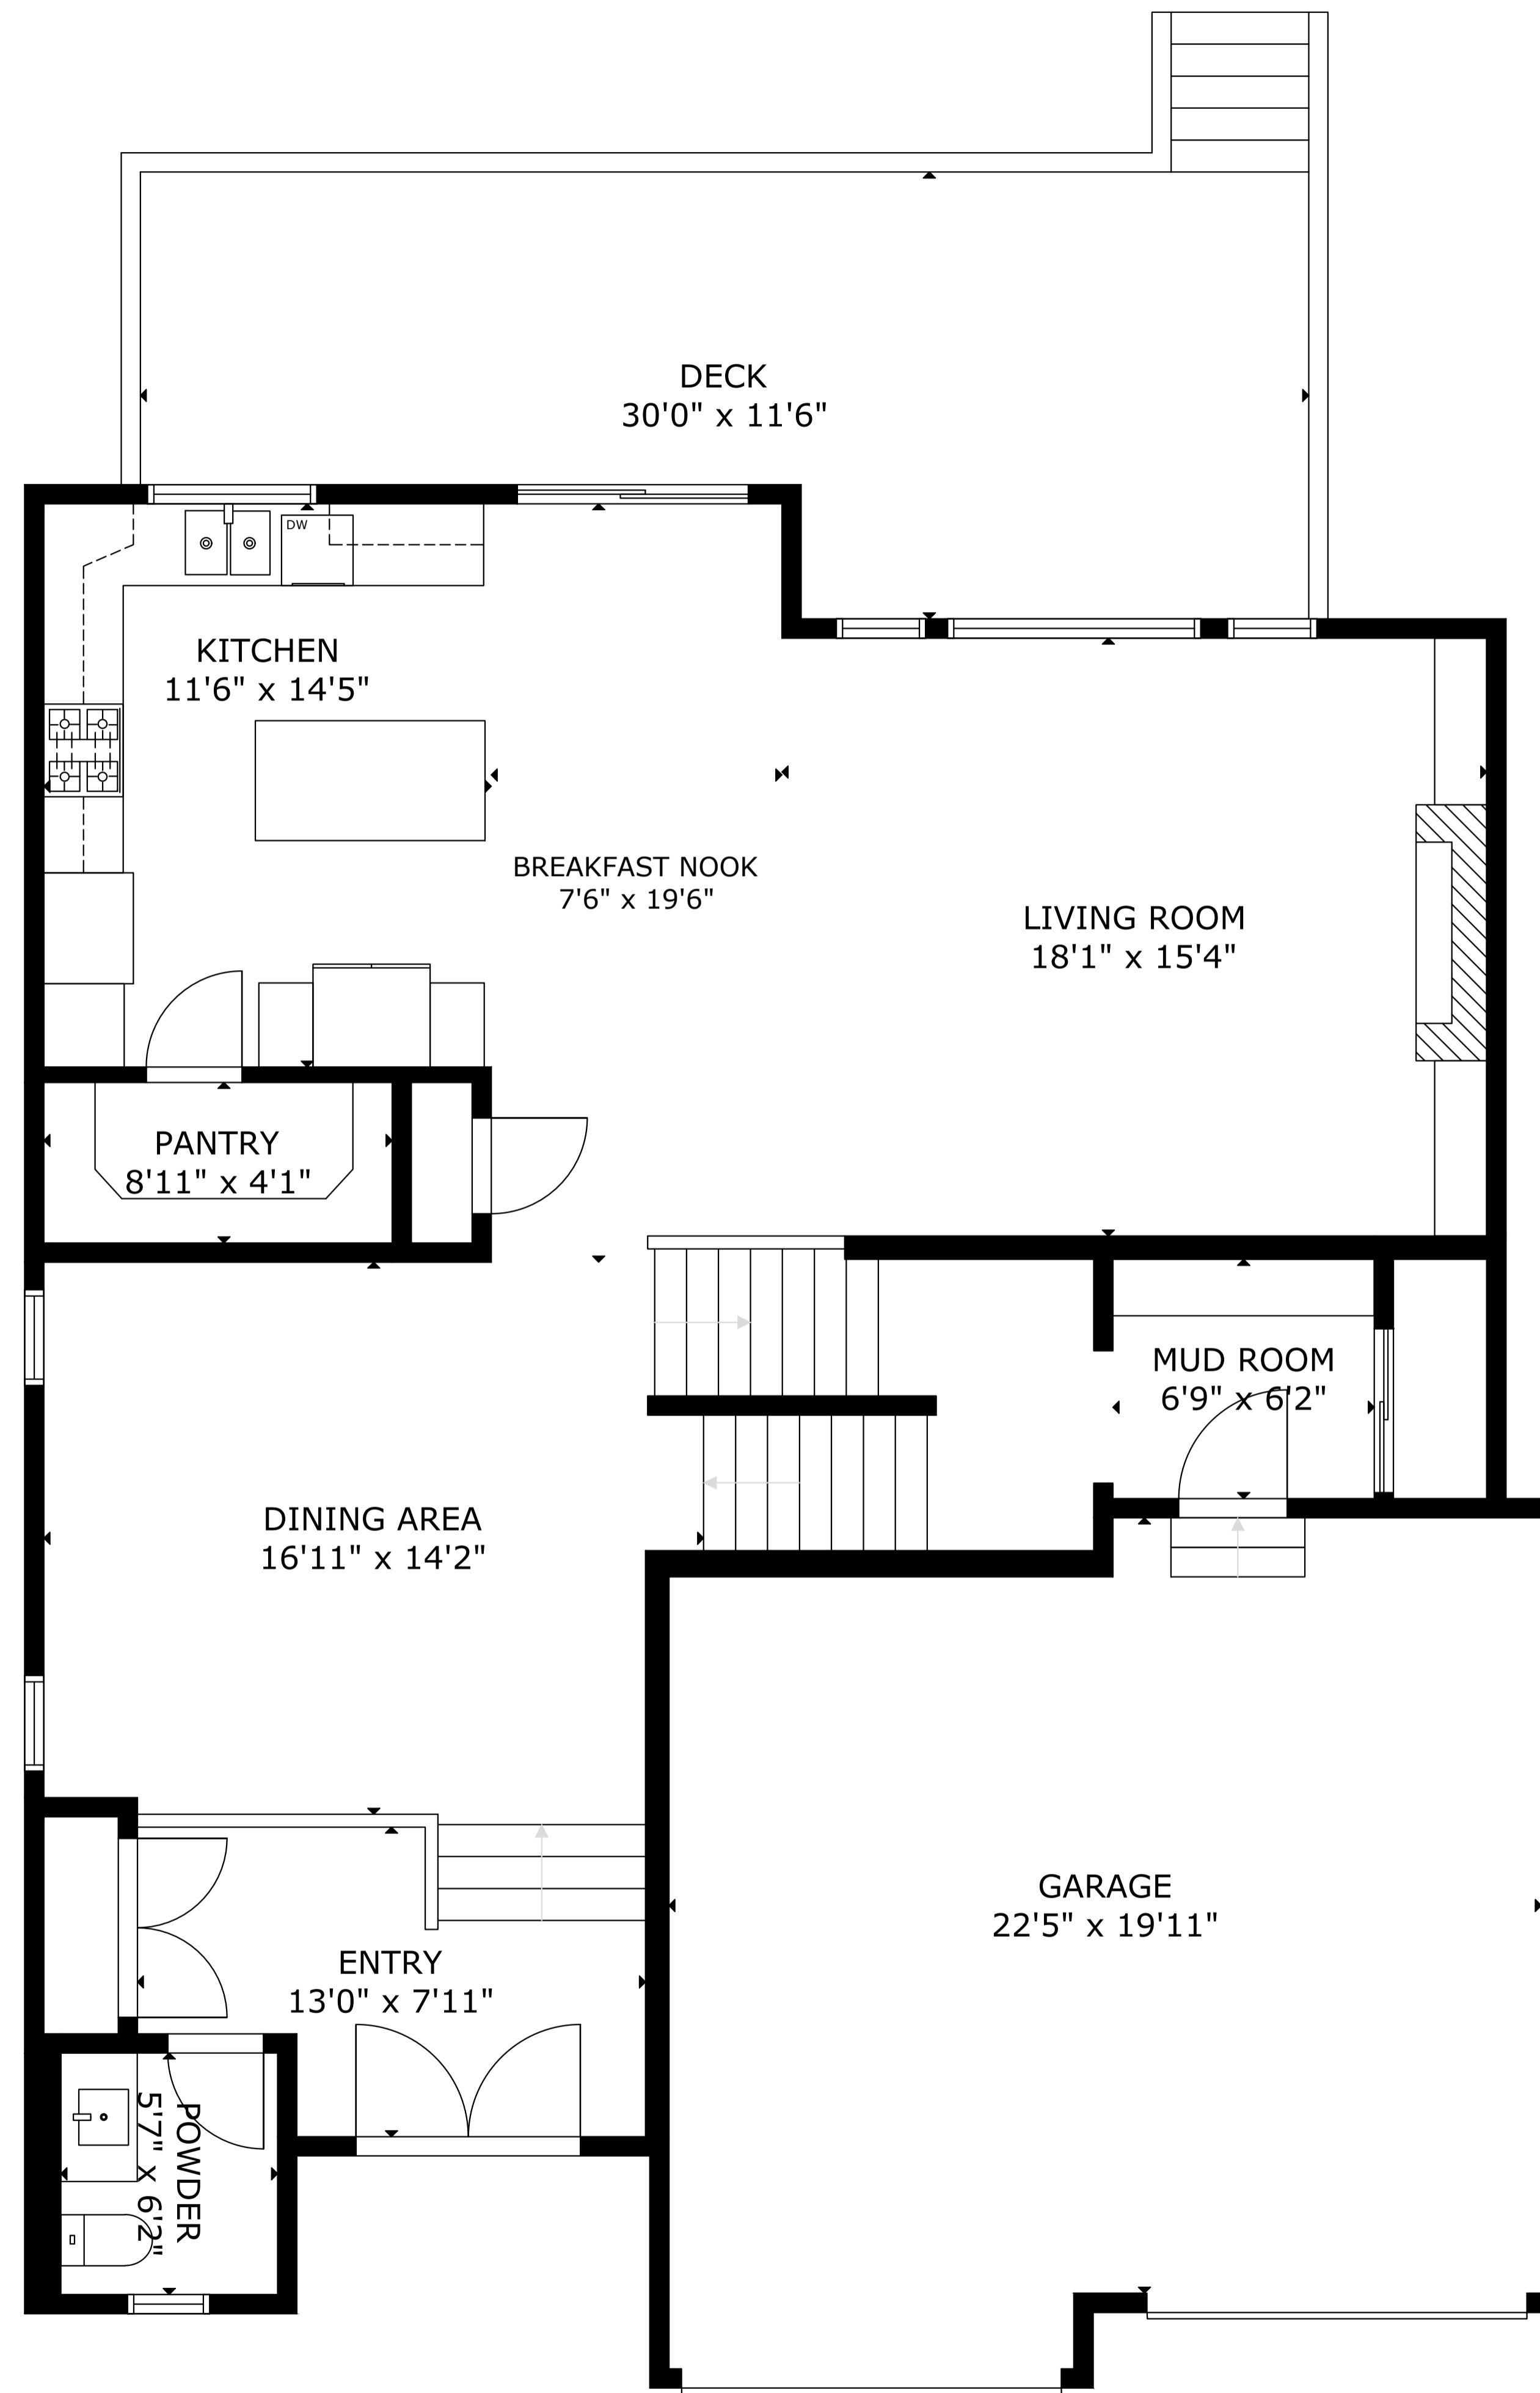

GROSS INTERNAL AREA

TOTAL: 3,593 sq ft

FLOOR 1: 1,049 sq ft, FLOOR 2: 1,173 sq ft, FLOOR 3: 1,371 sq ft

EXCLUDED AREA: GARAGE: 449 sq ft, DECK: 286 sq ft

SIZE AND DIMENSIONS ARE APPROXIMATE, ACTUAL MAY VARY

FLOOR 1

FLOOR 2

FLOOR 3

GROSS INTERNAL AREA
 TOTAL: 3,593 sq ft
 FLOOR 1: 1,049 sq ft, FLOOR 2: 1,173 sq ft, FLOOR 3: 1,371 sq ft
 EXCLUDED AREA: GARAGE: 449 sq ft, DECK: 286 sq ft
 SIZE AND DIMENSIONS ARE APPROXIMATE, ACTUAL MAY VARY