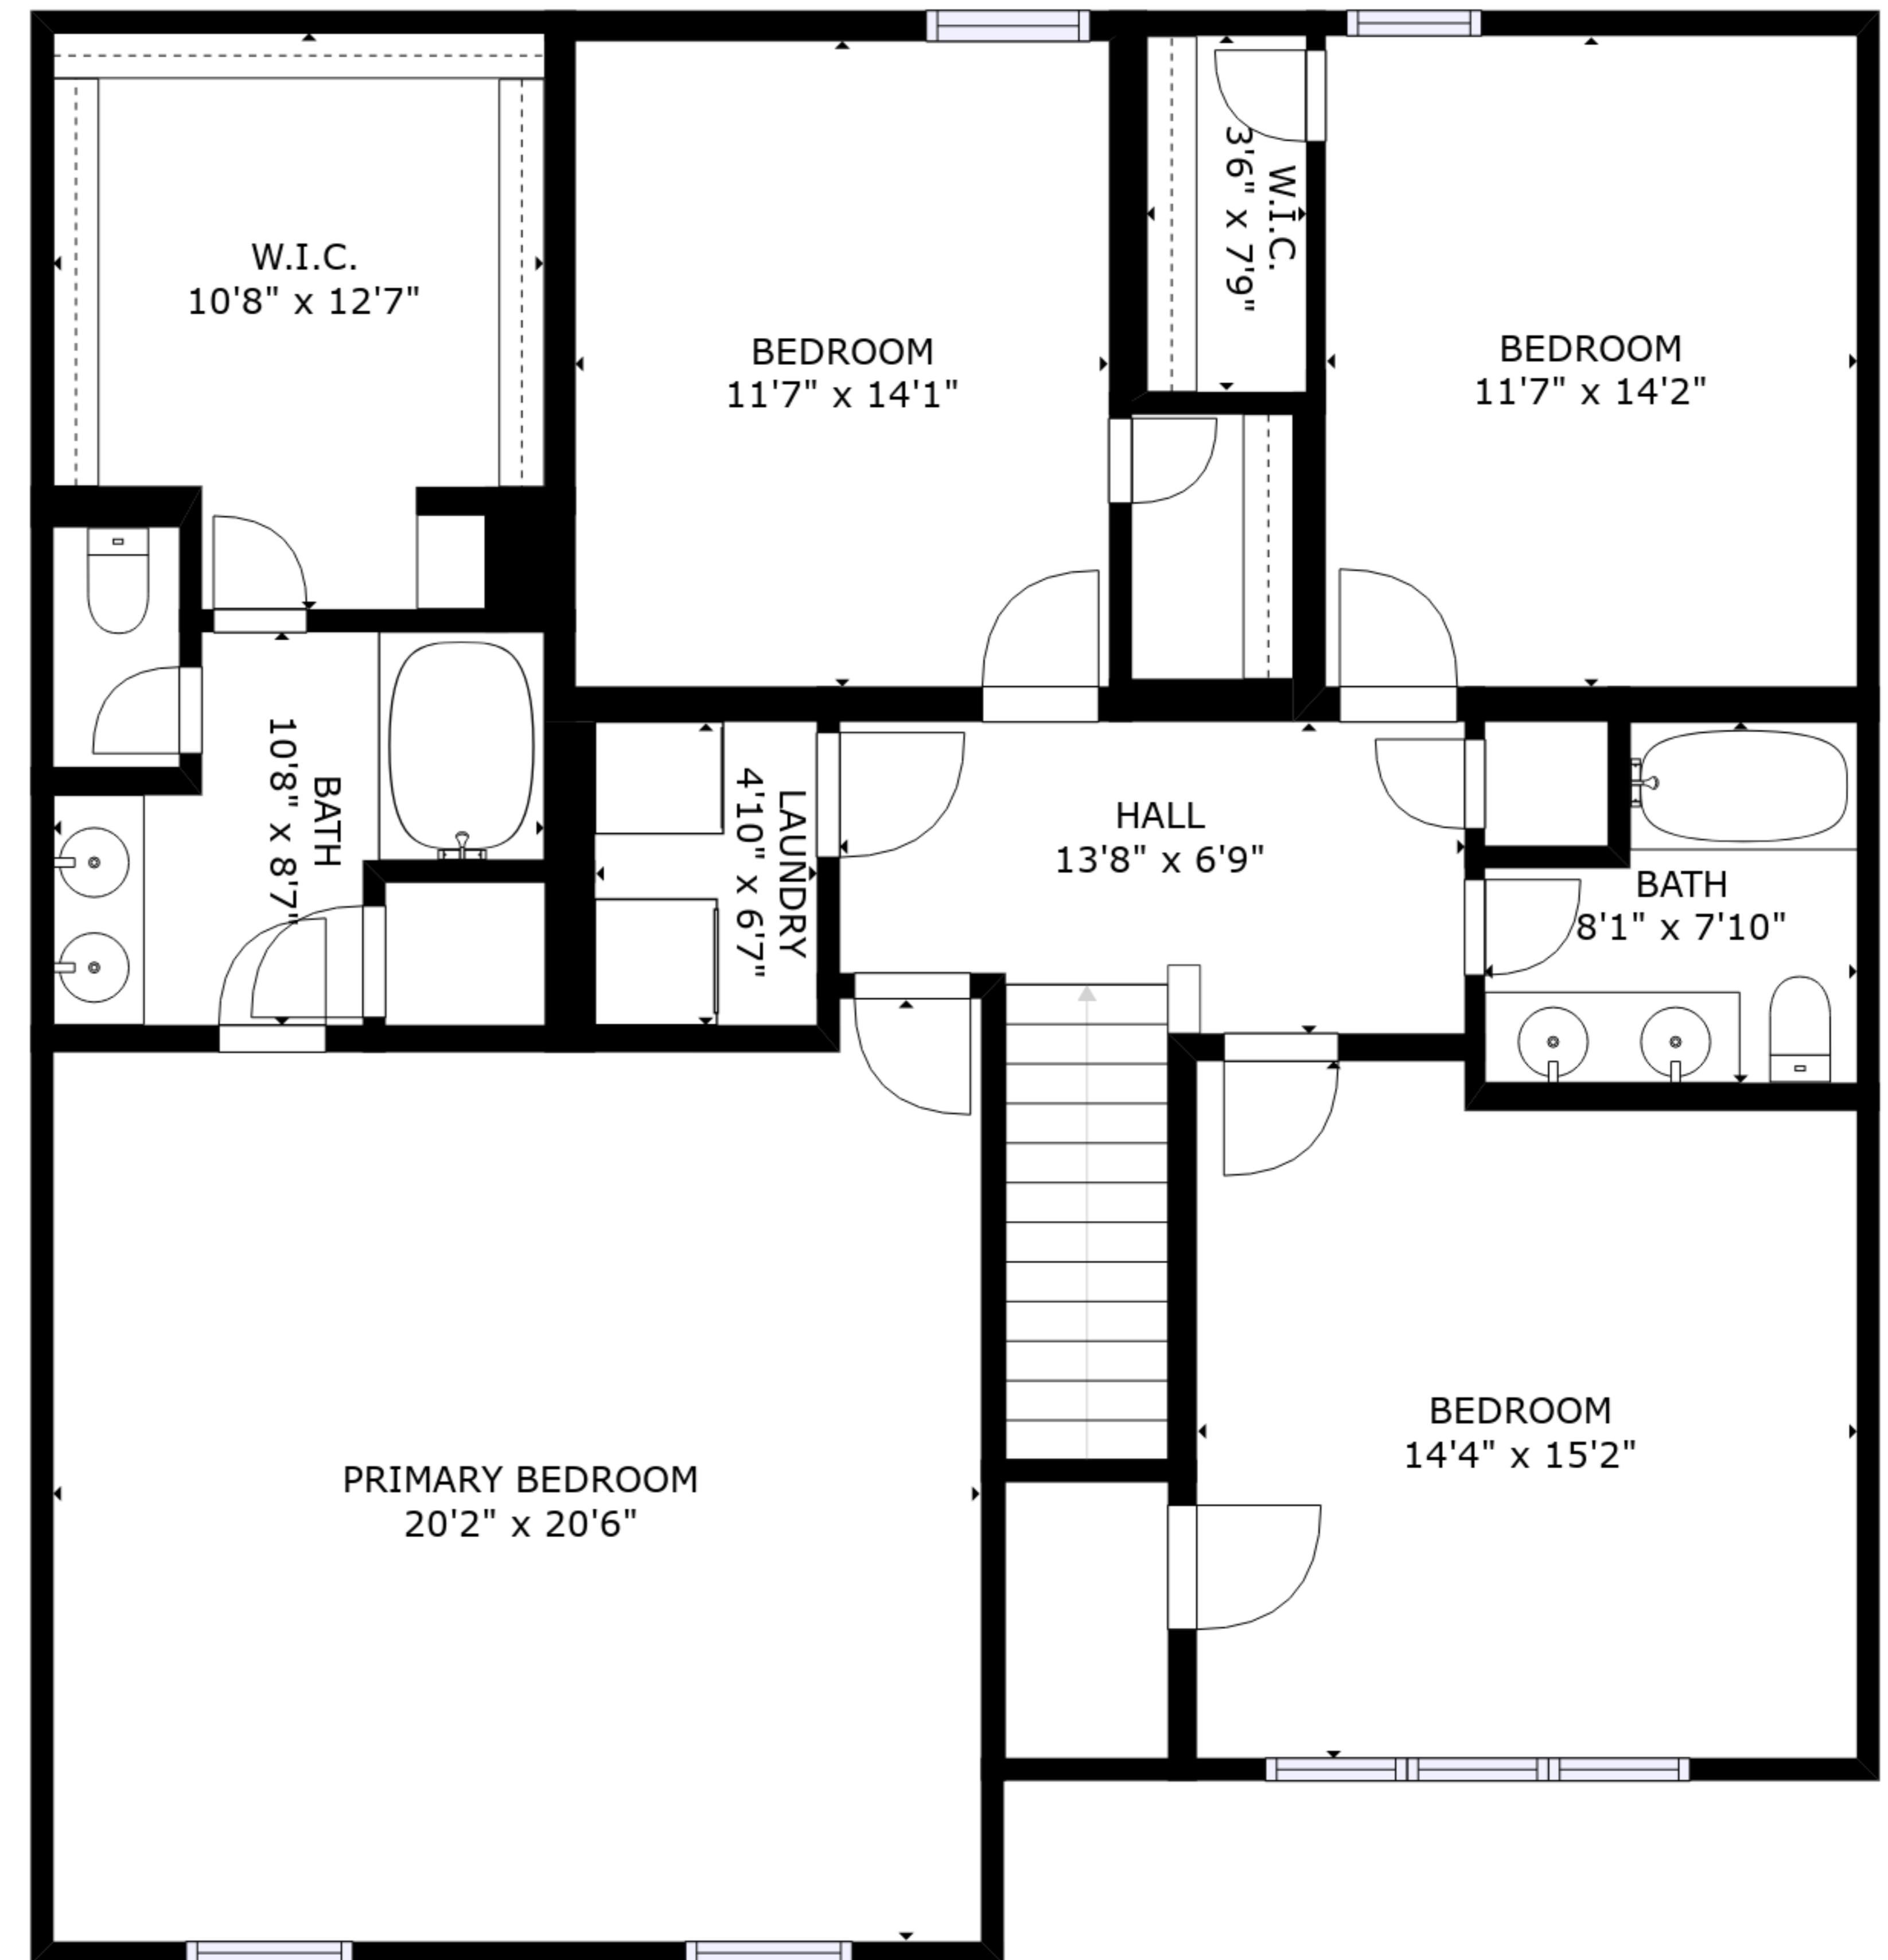

FLOOR 1

FLOOR 2

GROSS INTERNAL AREA  
 FLOOR 1: 1116 sq. ft, FLOOR 2: 1558 sq. ft  
 EXCLUDED AREAS: , GARAGE: 433 sq. ft  
 PATIO: 232 sq. ft  
 TOTAL: 2673 sq. ft

SIZES AND DIMENSIONS ARE APPROXIMATE, ACTUAL MAY VARY.