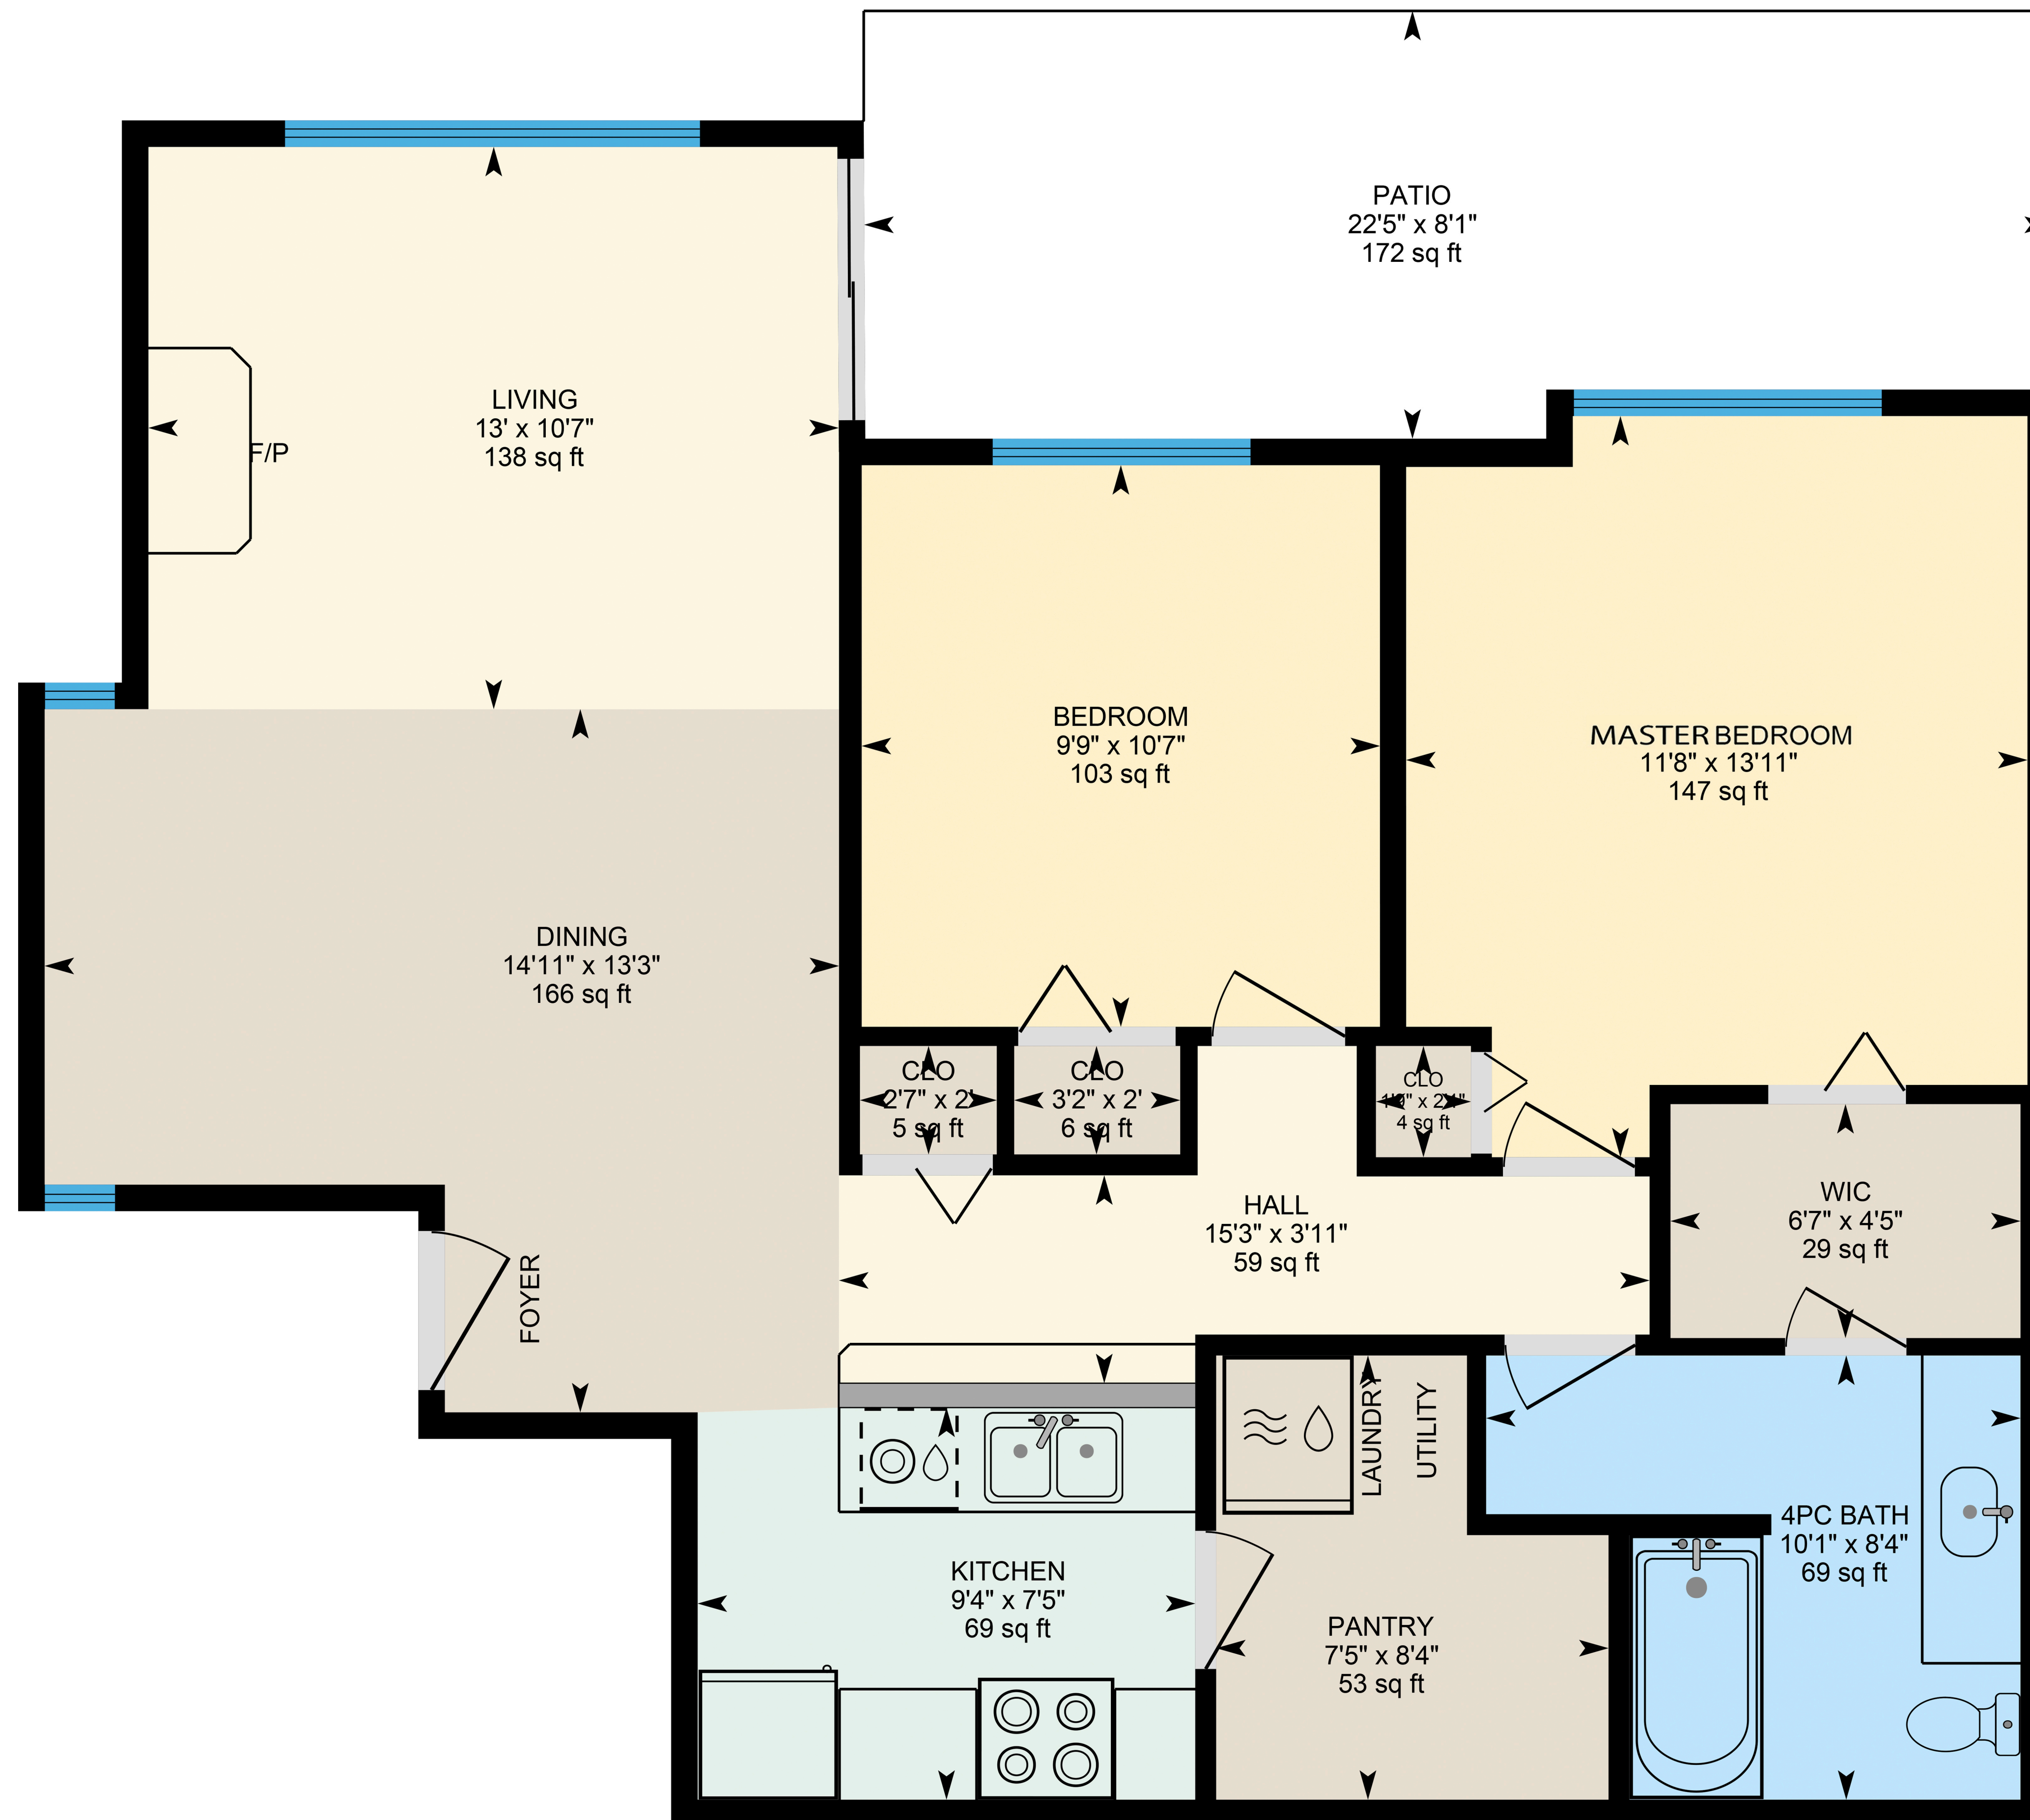

704-1750 McKenzie Rd, Abbotsford, BC

JOHN CORRIE

Real Estate Agent

604-309-0540

john@johncorrie.com

www.johncorrie.com

Main Floor: 961 sq.ft.

Total: 961 sq.ft.

Main Floor

NORTH

Measured on: Apr 27, 2022

White regions are excluded from total floor area in iGUIDE floor plans.
All room dimensions and floor areas must be considered approximate
and are subject to independent verification.